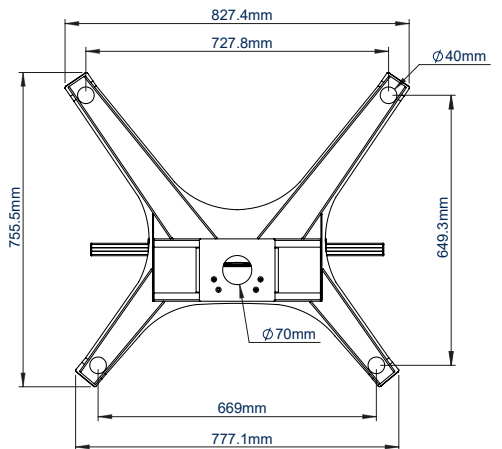

BOTTOM VIEW

ORDERING INFORMATION

COLOR	ORDER REF	BARCODE
Black	BT8705/B	5019318303562
Silver & Black	BT8705/BS	5019318303579

RELATED PRODUCTS

PRODUCT CODE	NAME	DESCRIPTION
BT8390-SA	Adjustable Accessory Mounting Arm	Designed for VC cameras when used with BT7863
BT7863	Small AV Accessory Shelf	Designed for use with BT8390-SA to mount VC cameras
BT7884	Flip-Down AV Storage Tray	Designed to hold & hide AV accessories & power supplies
BTW075-4	3" Braked Castors - Pack of 4	Converts BT8705 into a mobile solution

SS-V2-BT8705-030725