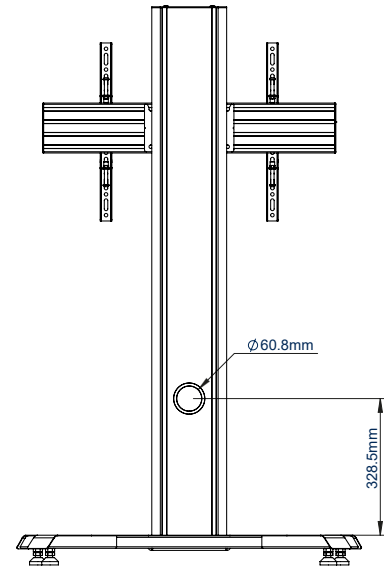

BT8705

REAR VIEW

TOP VIEW

ORDERING INFORMATION

COLOR	ORDER REF	BARCODE
Black	BT8705/B	5019318303562
Silver & Black	BT8705/BS	5019318303579

RELATED PRODUCTS

PRODUCT CODE	NAME	DESCRIPTION
BT8390-SA	Adjustable Accessory Mounting Arm	Designed for VC cameras when used with BT7863
BT7863	Small AV Accessory Shelf	Designed for use with BT8390-SA to mount VC cameras
BT7884	Flip-Down AV Storage Tray	Designed to hold & hide AV accessories & power supplies
BTW075-4	3" Braked Castors - Pack of 4	Converts BT8705 into a mobile solution

SS-V2-BT8705-030725