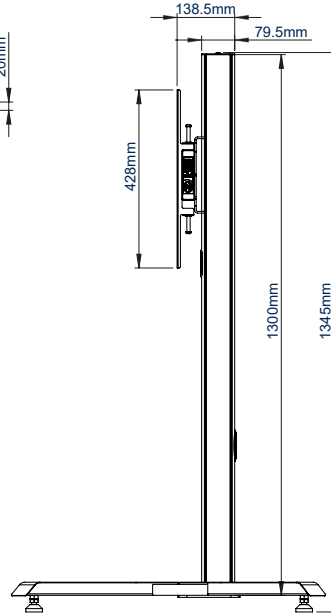

BT8705

SIDE VIEW

TOP VIEW

ORDERING INFORMATION

COLOR	ORDER REF	BARCODE
Black	BT8705/B	5019318303562
Silver & Black	BT8705/BS	5019318303579

RELATED PRODUCTS

PRODUCT CODE	NAME	DESCRIPTION
BT8390-SA	Adjustable Accessory Mounting Arm	Designed for VC cameras when used with BT7863
BT7863	Small AV Accessory Shelf	Designed for use with BT8390-SA to mount VC cameras
BT7884	Flip-Down AV Storage Tray	Designed to hold & hide AV accessories & power supplies
BTW075-4	3" Braked Castors - Pack of 4	Converts BT8705 into a mobile solution

SS-V2-BT8705-030725