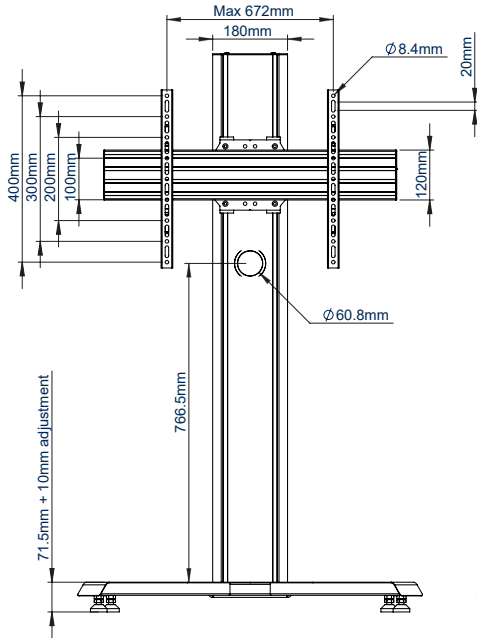

BT8705

FRONT VIEW