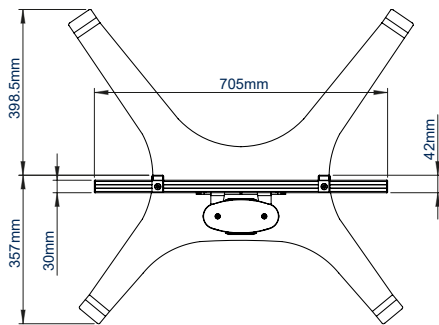

BT8705

TOP VIEW

ORDERING INFORMATION

COLOR	ORDER REF	BARCODE
Black	BT8705/B	5019318303562
Silver & Black	BT8705/BS	5019318303579

RELATED PRODUCTS

PRODUCT CODE	NAME	DESCRIPTION
BT8390-SA	Adjustable Accessory Mounting Arm	Designed for VC cameras when used with BT7863
BT7863	Small AV Accessory Shelf	Designed for use with BT8390-SA to mount VC cameras
BT7884	Flip-Down AV Storage Tray	Designed to hold & hide AV accessories & power supplies
BTW075-4	3" Braked Castors - Pack of 4	Converts BT8705 into a mobile solution

SS-V2-BT8705-030725