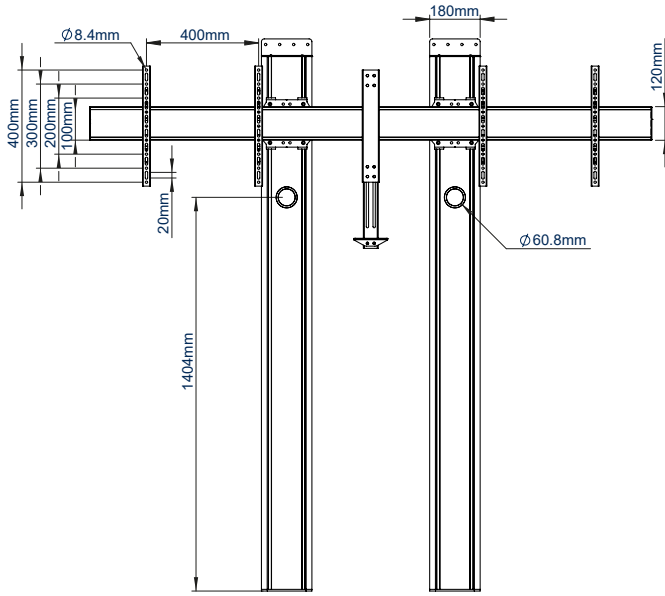

BT8710

FRONT VIEW