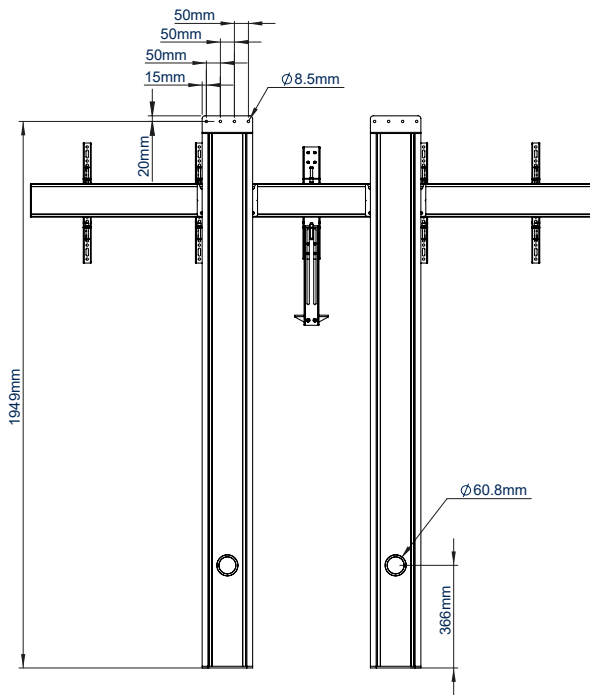

BT8710

REAR VIEW

ORDERING INFORMATION

COLOUR	ORDER REF	EAN
Black	BT8710/B	5019318303661
Silver & Black	BT8710/BS	5019318303678

RELATED PRODUCTS

PRODUCT CODE	NAME	DESCRIPTION
BT7884	Flip-Down AV Storage Tray	Designed to hold & hide AV accessories & power supplies
BT8711	Premium Bolt Down Twin Screen VC Stand - 2M	Designed for screens up to 65"
BT8712	Premium Freestanding Twin Screen VC Stand - 2M	Designed for screens up to 65"
BT8514	Universal Twin Screen VC Trolley	Designed for screens up to 46"