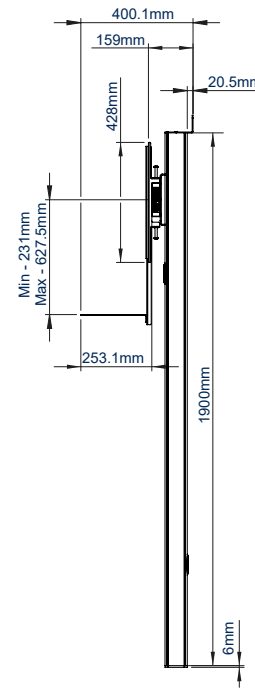

SIDE VIEW

ORDERING INFORMATION

COLOUR	ORDER REF	EAN
Black	BT8710/B	5019318303661
Silver & Black	BT8710/BS	5019318303678

RELATED PRODUCTS

PRODUCT CODE	NAME	DESCRIPTION
BT7884	Flip-Down AV Storage Tray	Designed to hold & hide AV accessories & power supplies
BT8711	Premium Bolt Down Twin Screen VC Stand - 2M	Designed for screens up to 65"
BT8712	Premium Freestanding Twin Screen VC Stand - 2M	Designed for screens up to 65"
BT8514	Universal Twin Screen VC Trolley	Designed for screens up to 46"