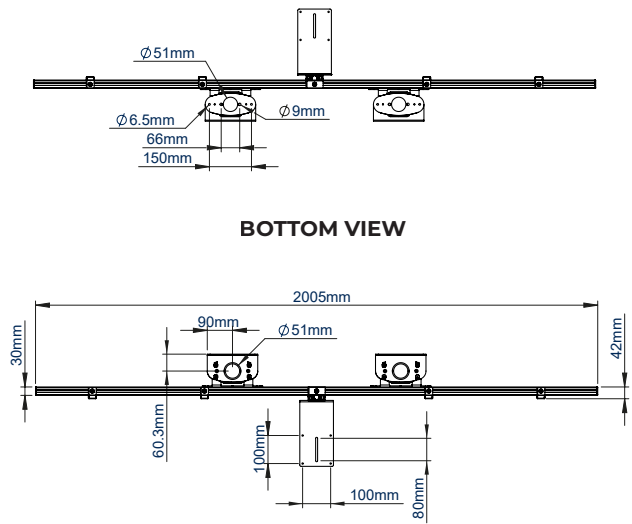

BOTTOM VIEW

TOP VIEW