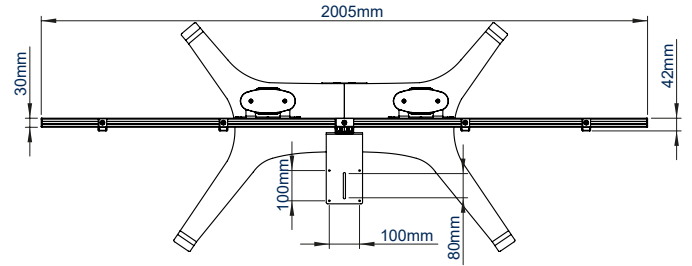

BT8712

TOP VIEW

ORDERING INFORMATION

COLOUR	ORDER REF	EAN
Black	BT8712/B	5019318303708
Silver & Black	BT8712/BS	5019318303715

RELATED PRODUCTS

PRODUCT CODE	NAME	DESCRIPTION
BT7884	Flip-Down AV Storage Tray	Designed to hold & hide AV accessories & power supplies
BT8711	Premium Bolt Down Twin Screen VC Stand - 2M	Designed for screens up to 65"
BT8710	Premium Floor-to-Wall Twin Screen VC Stand - 2M	Designed for screens up to 65"
BTF845	Universal Twin Screen VC Stand	Designed for screens up to 55"

SS-V2-BT8712-050825