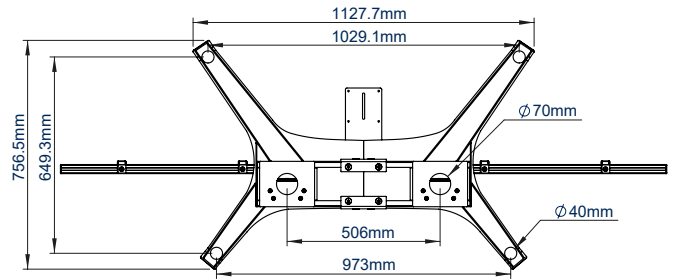

BOTTOM VIEW