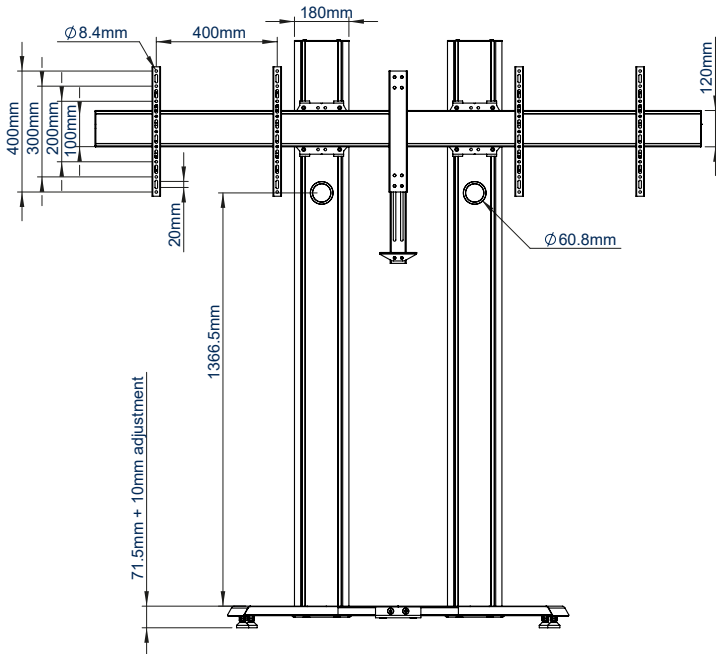

BT8712

FRONT VIEW