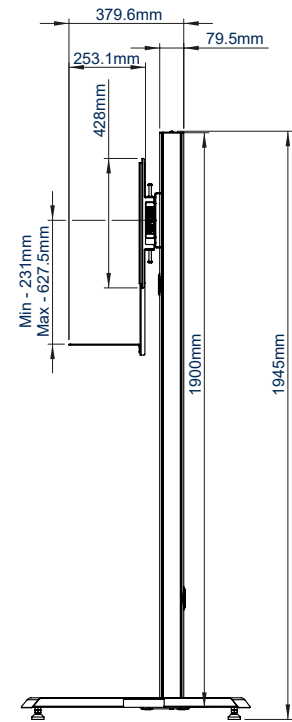

SIDE VIEW

ORDERING INFORMATION

COLOUR	ORDER REF	EAN
Black	BT8712/B	5019318303708
Silver & Black	BT8712/BS	5019318303715

RELATED PRODUCTS

PRODUCT CODE	NAME	DESCRIPTION
BT7884	Flip-Down AV Storage Tray	Designed to hold & hide AV accessories & power supplies
BT8711	Premium Bolt Down Twin Screen VC Stand - 2M	Designed for screens up to 65"
BT8710	Premium Floor-to-Wall Twin Screen VC Stand - 2M	Designed for screens up to 65"
BTF845	Universal Twin Screen VC Stand	Designed for screens up to 55"

SS-V2-BT8712-050825