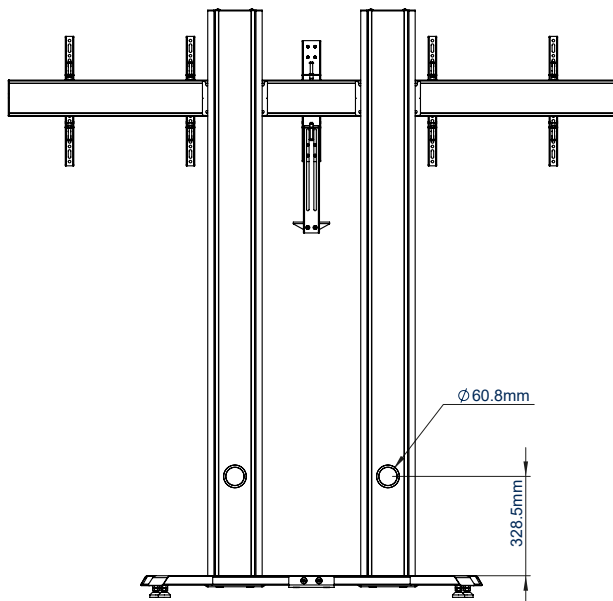

BT8712

REAR VIEW

ORDERING INFORMATION

COLOUR	ORDER REF	EAN
Black	BT8712/B	5019318303708
Silver & Black	BT8712/BS	5019318303715

RELATED PRODUCTS

PRODUCT CODE	NAME	DESCRIPTION
BT7884	Flip-Down AV Storage Tray	Designed to hold & hide AV accessories & power supplies
BT8711	Premium Bolt Down Twin Screen VC Stand - 2M	Designed for screens up to 65"
BT8710	Premium Floor-to-Wall Twin Screen VC Stand - 2M	Designed for screens up to 65"
BTF845	Universal Twin Screen VC Stand	Designed for screens up to 55"

SS-V2-BT8712-050825