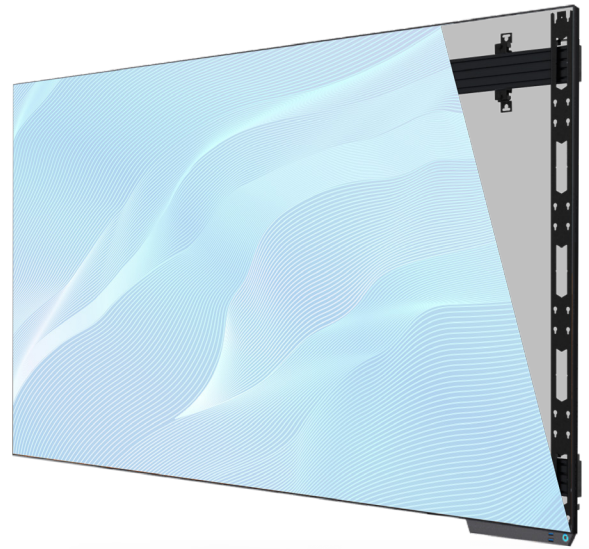

BT9340-ABS-ICON-E

DIRECT VIEW LED VIDEOWALL WALL MOUNT

The BT9340-ABS-ICON-E is a wall mounted solution suitable for Absenicon E Series Cost-effective All-in-One Screens*. As part of B-Tech's System X range of configurable dvLED mounting solutions, it is available to order as off-the-shelf solutions in a range of pre-configured sizes. The Absenicon E Series Cost-effective All-in-One Screens mount securely to our solutions, and due to our extensive collection of stocked B-Tech components we can ensure orders are fulfilled within a short lead time.

SPECIFICATIONS

Compatible Panels	Absenicon E Series Cost-effective All-in-One Screens
Panel fixing method	Rear mounted
Color (Interface Arms)	Black
Color (Rails)	Black
For indoor use only	

FEATURES

- 1 Pre-configured mounting kits are available for multiple screen sizes
- 2 Close to the wall install
- 3 Simple 'hook-on' installation
- 4 Configurations for Absenicon C, M and X Series also available
 - Assembled from off-the-shelf components for fast order fulfilment
 - Open frame allows panel access for easy servicing and maintenance
 - Easy-to-use adjustments for quick and easy alignment
 - Pre-assembly of major parts for quick and easy installation
 - All mounting hardware included