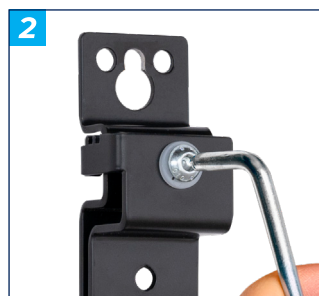

BT9340-LG-LSAC

DIRECT VIEW LED VIDEOWALL WALL MOUNT

The BT9340-LG-LSAC is a wall-mounted solution suitable for LG LSAC Series LED panels (LG LED Bloc). As part of B-Tech's System X range of configurable dvLED mounting solutions, it is available to order as off-the-shelf solutions in a range of common configurations from 2x2 up to 8x8*. B-Tech's online dvLED configuration tool allows alternative configurations to be specified online and promptly quoted, with orders fulfilled within a short lead time thanks to our extensive collection of stocked B-Tech components.

SPECIFICATIONS

Compatible Panels	LG LSAC Series (LG LED Bloc)
Panel fixing method	Standard VESA 600 x 400 fixing points
Colour (Interface Arms)	Black
Colour (Rails)	Black or Silver
For indoor use only	

FEATURES

- 1 Pre-configured 4x4, 5x5, 6x6, 7x7 and 8x8 mounting kits available
- 2 Bespoke configurations are also available to order to your requirements
- 2 Utilises BT8390-WFK5 for precise alignment on uneven walls and surfaces
- 3 Simple 'hook-on' installation
- 4 Online configuration tool for quick turnaround of quotes
- Assembled from off-the-shelf components for fast order fulfilment
- System can be extended to any required width for large installations
- Open frame allows panel access for easy servicing and maintenance
- Includes adjustable depth rail mounting bracket for easy alignment
- Pre-assembly of major parts for quick and easy installation
- All mounting hardware included
- Integrated cable management for a tidy install