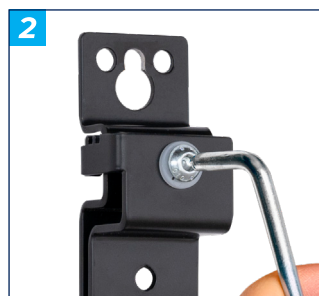

FEATURES

- **1** Pre-configured 4x4, 5x5, 6x6, 7x7 and 8x8 mounting kits available
- Bespoke configurations are also available to order to your requirements
- **2** Utilises BT8390-WFK5 for precise alignment on uneven walls and surfaces
- **3** Simple 'hook-on' installation
- **4** Online configuration tool for quick turnaround of quotes
- Assembled from off-the-shelf components for fast order fulfilment
- System can be extended to any required width for large installations
- Open frame allows panel access for easy servicing and maintenance
- Includes adjustable depth rail mounting bracket for easy alignment
- Pre-assembly of major parts for quick and easy installation
- All mounting hardware included
- Integrated cable management for a tidy install