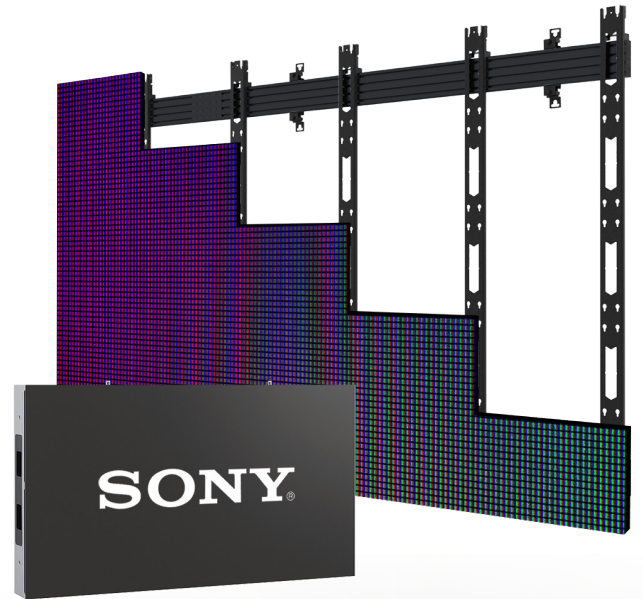

BT9340-SON-CRY

DIRECT VIEW LED VIDEOWALL WALL MOUNT

The BT9340-SON-CRY is a wall-mounted solution suitable for Sony Crystal LED panels. As part of B-Tech's System X range of configurable dvLED mounting solutions, it is available to order as off-the-shelf solutions in a range of common configurations (from 4x4 up to 8x8) including those that match Sony's "soft-bundle" 138" and 220" display dvLED kits. B-Tech's online dvLED configuration tool allows alternative configurations to be specified online and promptly quoted, with orders fulfilled within a short lead time thanks to our extensive collection of stocked B-Tech components.

SPECIFICATIONS

Compatible Panels **ZRD-BH15D / ZRD-CH15D / ZRD-BH12D / ZRD-CH12D**
 Panel fixing method **Front mounted***
 Color **Black**
 For indoor use only

FEATURES

- 1 Pre-configured 4x4, 5x5, 6x6, 7x7 and 8x8 mounting kits available
 - 5x5 and 8x8 kits are designed for Sony's 138" and 220" "soft bundles"
- 2 Close to the wall install
- 3 Simple 'hook-on' installation
- 4 Bespoke configurations are also available to order to your requirements
 - Assembled from off-the-shelf components for fast order fulfilment
 - Online configuration tool for quick turnaround of quotes
 - System can be extended to any required width for large installations
 - Open frame allows panel access for easy servicing and maintenance
 - Pre-assembly of major parts for quick and easy installation
 - All mounting hardware included

*Hybrid mounting options allow for rear mounted fixings if required

BT9340-SON-CRY

CONFIGURATIONS		PRODUCT CODE	
	4x4	BT9340-FM-4X4-SON-CRY-ZRD	
	5x5	BT9340-FM-5X5-SON-CRY-ZRD	
		BT9340-FM-5X5-SON-CRY-ZRK-138	SUITABLE FOR SONY 138" BUNDLE
	6x6	BT9340-FM-6X6-SON-CRY-ZRD	
	7x7	BT9340-FM-7X7-SON-CRY-ZRD	
	8x8	BT9340-FM-8X8-SON-CRY-ZRD	
		BT9340-FM-8X8-SON-CRY-ZRK-220	SUITABLE FOR SONY 220" BUNDLE