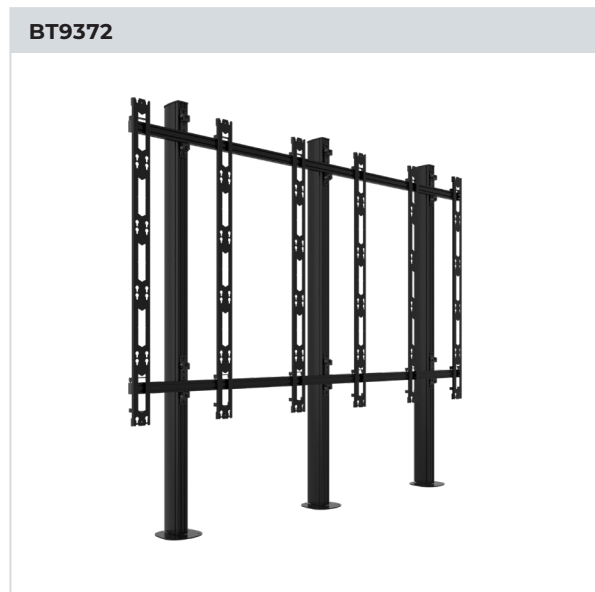

System Xpert Universal dvLED Bolt-Down Stand