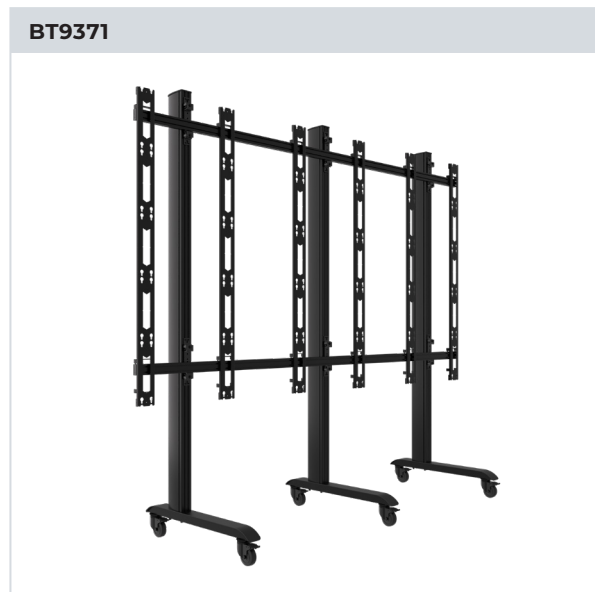

System Xpert Universal dvLED Mobile Stand