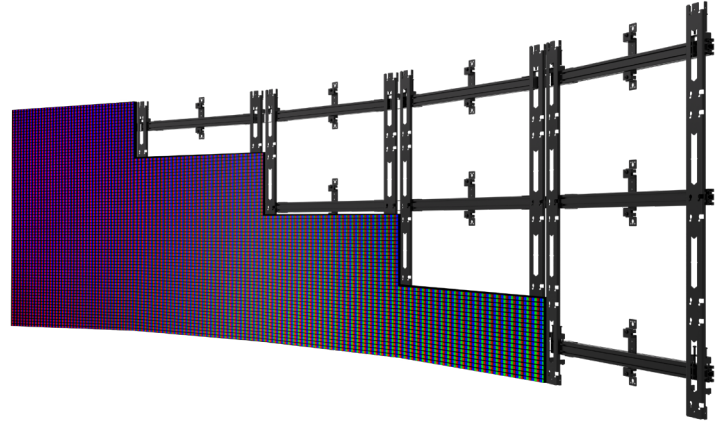

BT9343

UNIVERSAL dvLED CURVED WALL MOUNT FOR ANY CONFIGURATION

Part of B-Tech's System Xpert range, BT9343 is a universal wall-mounted curved solution suitable for all dvLED brands and cabinet types that allow for curves; including non-latching cabinets. BT9343 is configurable to your exact needs and requirements, taking into account the cabinet brand, size and configuration. Also available in several other formats including freestanding and bolt-down.

System Xpert, the installers choice, is a premium range of dvLED mounting solutions trusted for its quality, ease of use, adjustability and fast installation. It meets every need, from small format wall mounts to extra-large, curved, odd shaped or even ceiling set-ups. Configurations can be generated using our online configuration tool and for more ambitious projects, our expert engineers can assist with bespoke specifications via email at technical@btechavmounts.com. The range also includes **B-Tech's Service+** free of charge, which offers customers a fully integrated service with detailed documentation, pre-assembled components and precision engineered Interface components for your specific application.