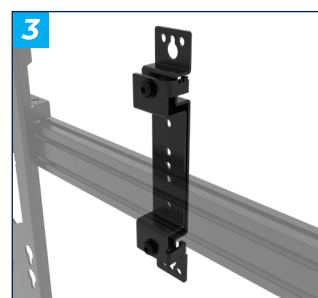

MICRO ADJUSTMENT	CONFIGURE AS REQUIRED	SERVICE + INCLUDED