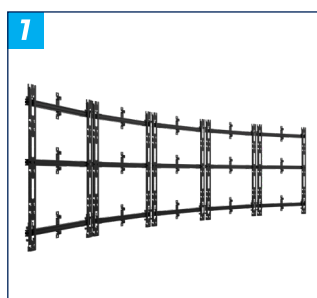

MICRO ADJUSTMENT	CONFIGURE AS REQUIRED	SERVICE + INCLUDED