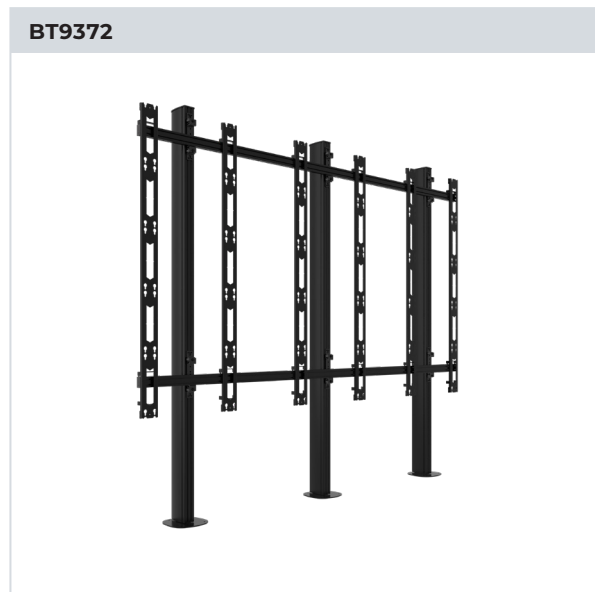

System Xpert Universal dvLED Bolt-Down Stand