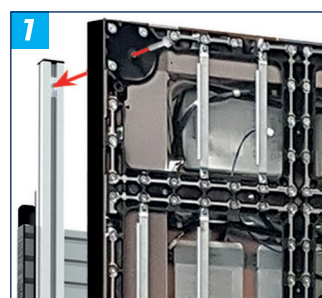

BT9370-LAA015F

FLOOR STAND FOR LG 130" ALL-IN-ONE LED SCREEN

The **BT9370-LAA015F** is a freestanding mounting solution designed specifically for LG LAA015F 130" All-in-One LED Screen. A high-end aesthetic, anodized aluminum finish and integrated cable management ensures a smart and stylish installation which is quick and simple to install.

SPECIFICATIONS

Panel fixing method	Front mounted
Color (columns)	Black or Silver
Color (mounting frame)	Silver
For indoor use only	

FEATURES

- **1** Front mounted solution for easy installation
- **2** Adjustable levelling feet to accommodate uneven floor surfaces
- Designed and configured specifically for LG LAA015F
- Open frame allows panel access for servicing and maintenance
- Integrated cable management for a neat and tidy install
- Bolt-down and mobile versions also available
- All mounting hardware included