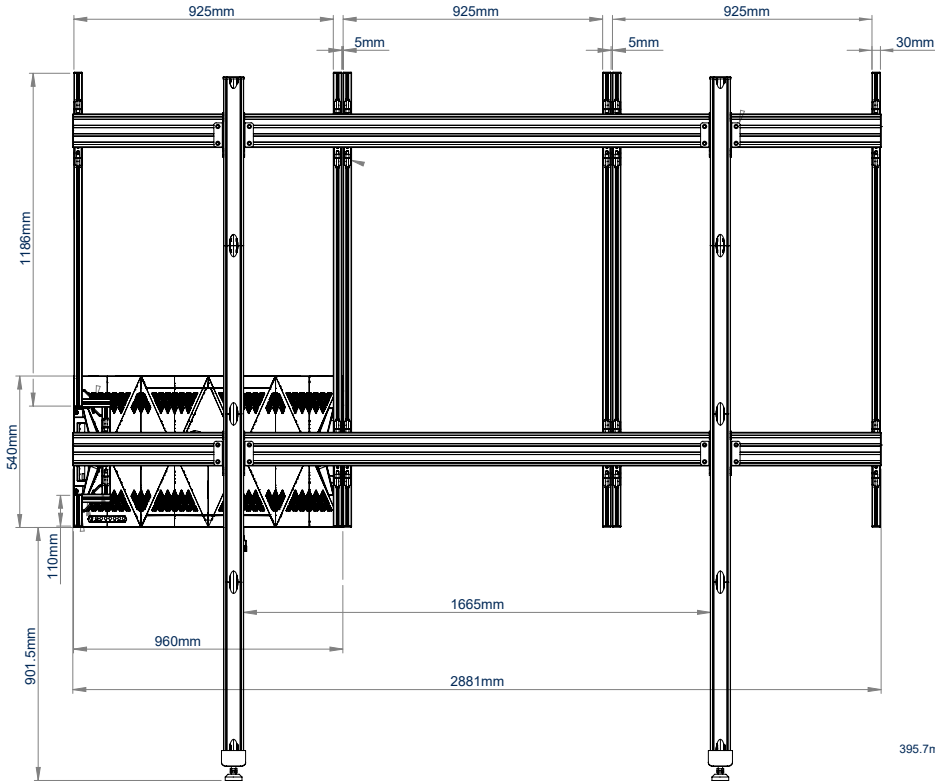

BT9370-LAA015F

REAR VIEW