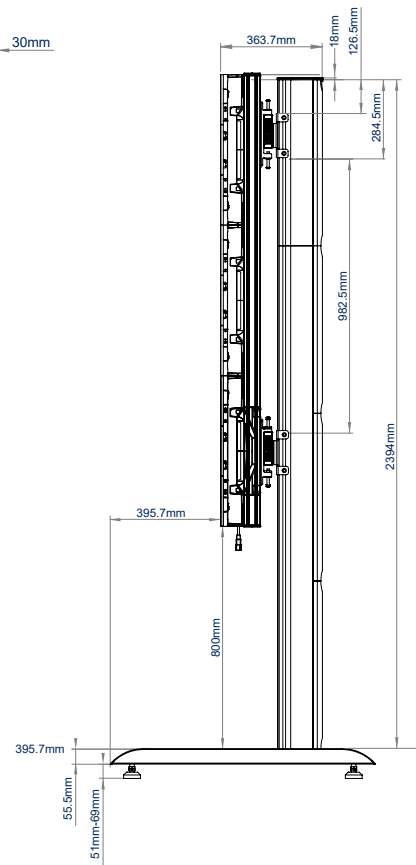

SIDE VIEW

ORDERING INFORMATION

COLOR	ORDER REF	BARCODE
Black Base with Silver Columns	BT9370-LAA015F/BS	5019318302787
Black Base with Black Columns	BT9370-LAA015F/BB	5019318302794

RELATED PRODUCTS

PRODUCT CODE	NAME	DESCRIPTION
BT9372-LAA015F	Bolt Down Stand	For LG 130" All-in-One LED Display
BT9371-LAA015F	Mobile Stand	For LG 130" All-in-One LED Display
BT7882	AV Cradle	Can be attached directly to columns or rails to house AV and IT hardware and cabling
BT7032	Large AV Accessory Shelf	Can be attached directly to columns or rails to hold AV equipment up to 16.5lbs