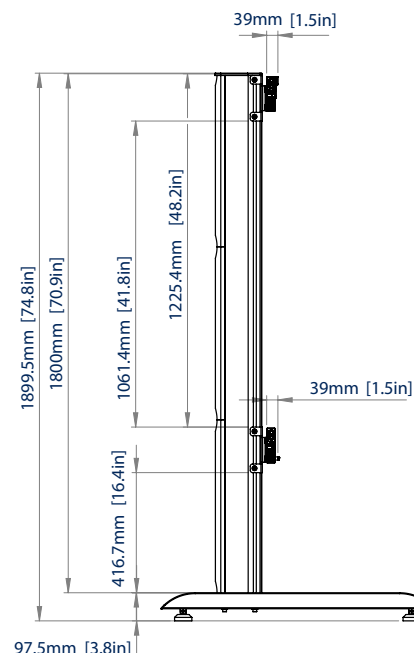

FRONT VIEW WITH DISPLAY

SIDE VIEW

ORDERING INFORMATION

COLOUR	ORDER REF	EAN
Black	BT9370-SAM110/B	5019318307317

RELATED PRODUCTS

PRODUCT CODE	NAME	DESCRIPTION
BT9370-SAM130	Freestanding Floor Stand	For Samsung All-in-One 130 inch IAB Display
BT9370-SAM146	Freestanding Floor Stand	For Samsung All-in-One 146 inch IAB Display
BT83LAEC015-S	Freestanding Floor Stand	For LG All-in-One 136 inch LED Screen
BT8380-CASTORS	Braked Castors	Designed to add mobility to System X stands

SS-BT9370-SAM110-1-40725