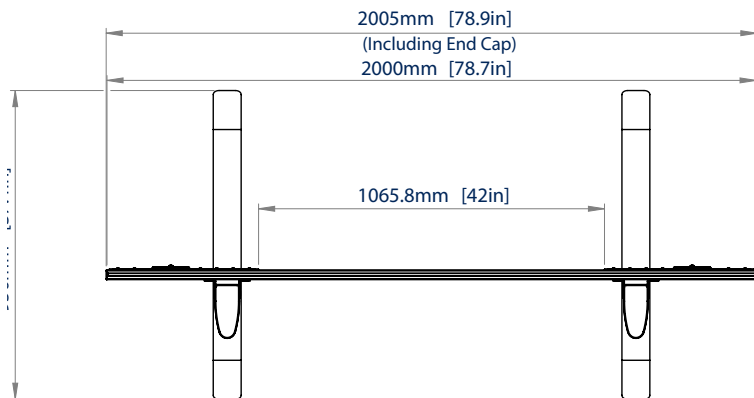

BT9370-SAM110

FRONT VIEW

TOP VIEW

ORDERING INFORMATION

COLOUR	ORDER REF	EAN
Black	BT9370-SAM110/B	5019318307317

RELATED PRODUCTS

PRODUCT CODE	NAME	DESCRIPTION
BT9370-SAM130	Freestanding Floor Stand	For Samsung All-in-One 130 inch IAB Display
BT9370-SAM146	Freestanding Floor Stand	For Samsung All-in-One 146 inch IAB Display
BT83LAEC015-S	Freestanding Floor Stand	For LG All-in-One 136 inch LED Screen
BT8380-CASTORS	Braked Castors	Designed to add mobility to System X stands

SS-BT9370-SAM110-1-40725