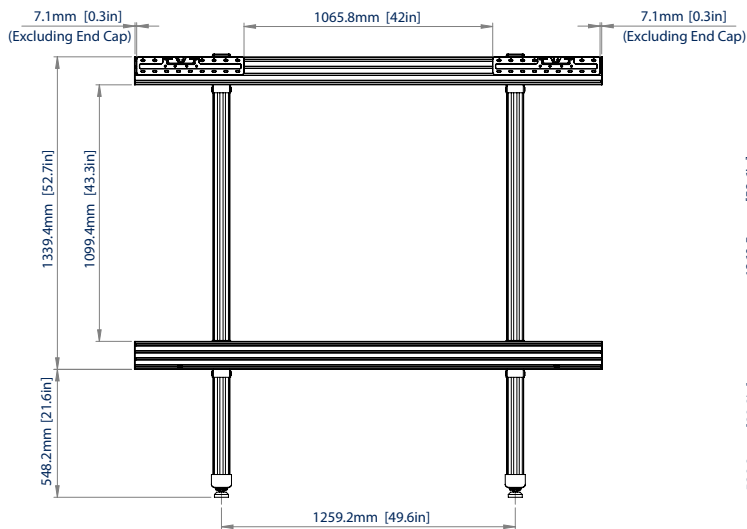

BT9370-SAM110

FRONT VIEW