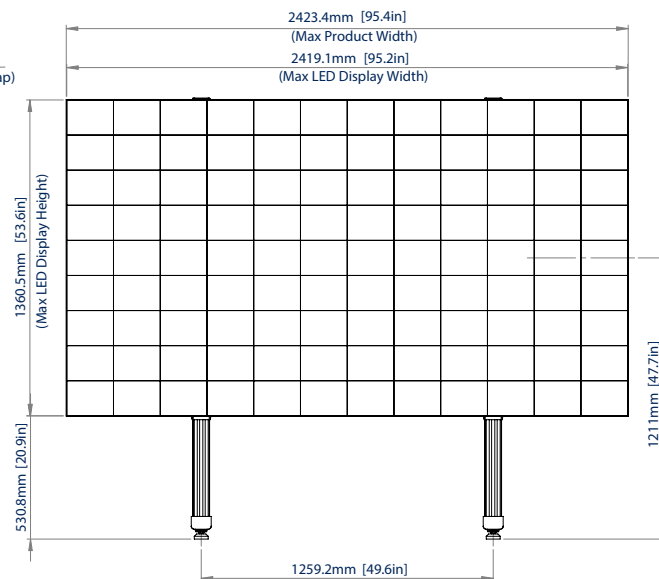

BT9370-SAM110

FRONT VIEW

ORDERING INFORMATION

COLOUR	ORDER REF	EAN
Black	BT9370-SAM110/B	5019318307317

RELATED PRODUCTS

PRODUCT CODE	NAME	DESCRIPTION
BT9370-SAM130	Freestanding Floor Stand	For Samsung All-in-One 130 inch IAB Display
BT9370-SAM146	Freestanding Floor Stand	For Samsung All-in-One 146 inch IAB Display
BT83LAEC015-S	Freestanding Floor Stand	For LG All-in-One 136 inch LED Screen
BT8380-CASTORS	Braked Castors	Designed to add mobility to System X stands

SS-BT9370-SAM110-1-40725