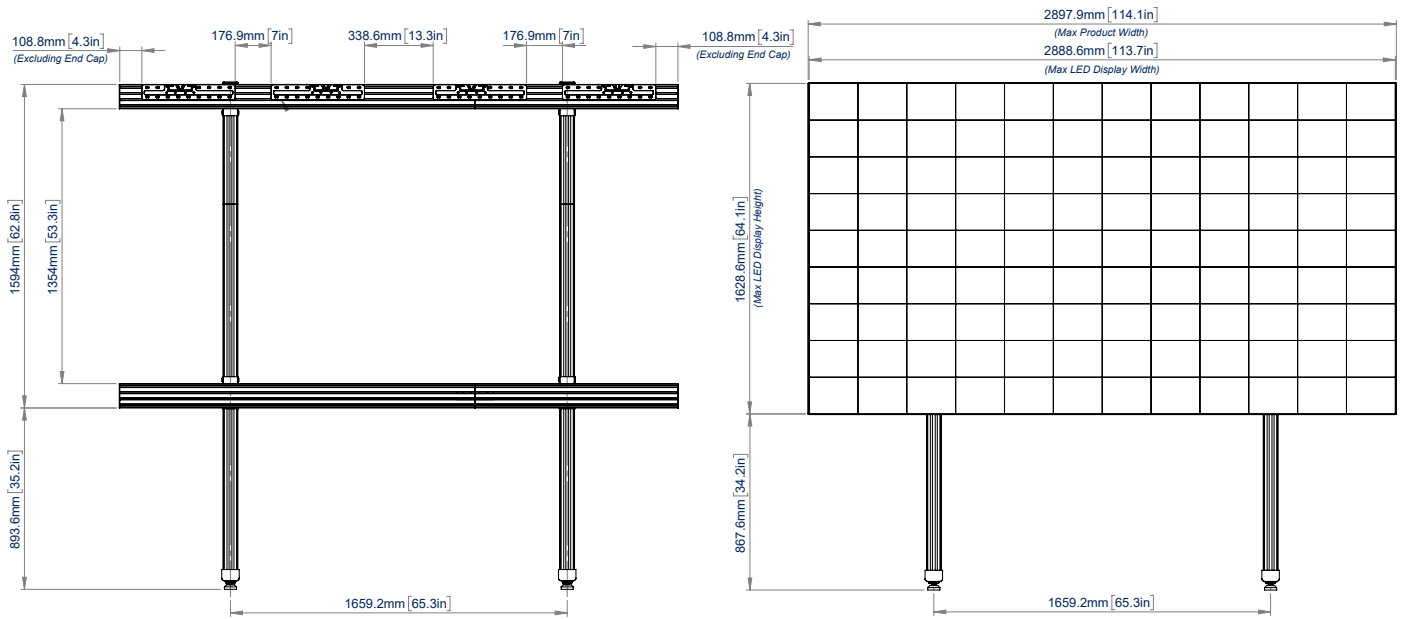

BT9370-SAM130

FRONT VIEW

FRONT VIEW WITH DISPLAY