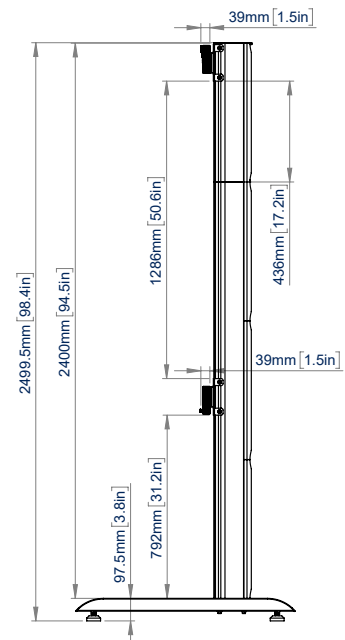

SIDE VIEW

ORDERING INFORMATION

COLOUR	ORDER REF	EAN
Black	BT9370-SAM130/B	5019318308727

RELATED PRODUCTS

PRODUCT CODE	NAME	DESCRIPTION
BT9370-SAM110	Freestanding Floor Stand	For Samsung All-in-One 110 inch IAB Display
BT9370-SAM146	Freestanding Floor Stand	For Samsung All-in-One 146 inch IAB Display
BT83LAEC015-S	Freestanding Floor Stand	For LG All-in-One 136 inch LED Screen
BT8380-CASTORS	Braked Castors	Designed to add mobility to System X stands

SS-BT9370-SAM130-1 10725