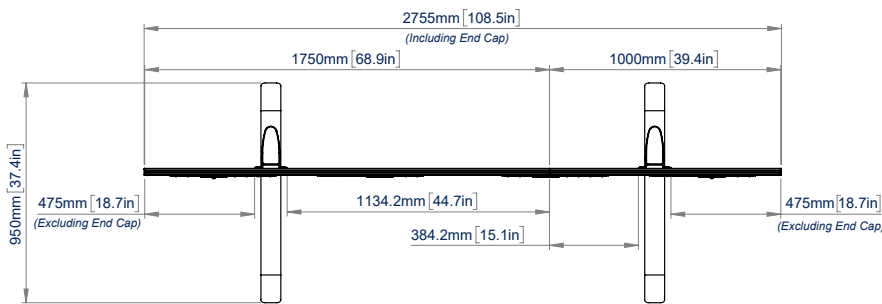

BT9370-SAM130

TOP VIEW

ORDERING INFORMATION

COLOUR	ORDER REF	EAN
Black	BT9370-SAM130/B	5019318308727

RELATED PRODUCTS

PRODUCT CODE	NAME	DESCRIPTION
BT9370-SAM110	Freestanding Floor Stand	For Samsung All-in-One 110 inch IAB Display
BT9370-SAM146	Freestanding Floor Stand	For Samsung All-in-One 146 inch IAB Display
BT83LAEC015-S	Freestanding Floor Stand	For LG All-in-One 136 inch LED Screen
BT8380-CASTORS	Braked Castors	Designed to add mobility to System X stands

SS-BT9370-SAM130-1 10725