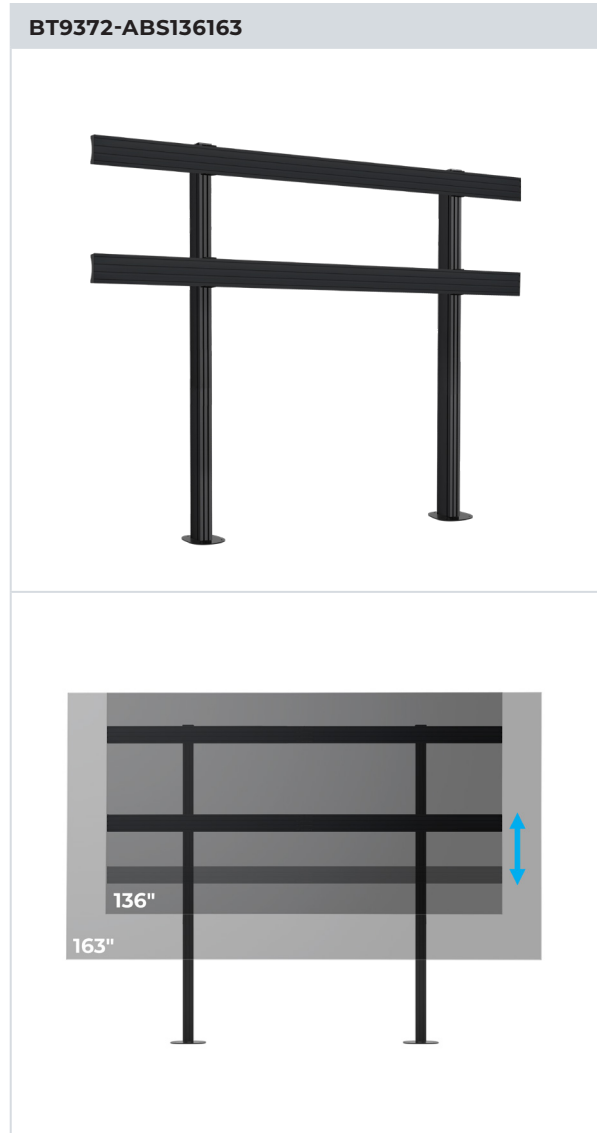

Bolt-Down Videowall Stand for Absen Icon X 136" & 163" All-in-One Displays

ORDERING INFORMATION

COLOUR	ORDER REF	EAN
Black	BT9371-ABSX136163/B	5019318310416

RELATED PRODUCTS

PRODUCT CODE	NAME	DESCRIPTION
BT9370-ABSX136163	Freestanding dvLED Stand	For Absenicon X 136" & 163" All-in-One Displays
BT9372-ABSX136163	Bolt-Down dvLED Stand	For Absenicon X 136" & 163" All-in-One Displays
BT9340	Universal dvLED Wall Mount	For any configuration and dvLED cabinet brand
BT856-FEET	Adjustable Levelling Feet	Designed to create freestanding solutions

SS-BT9371-ABSX136163-290725