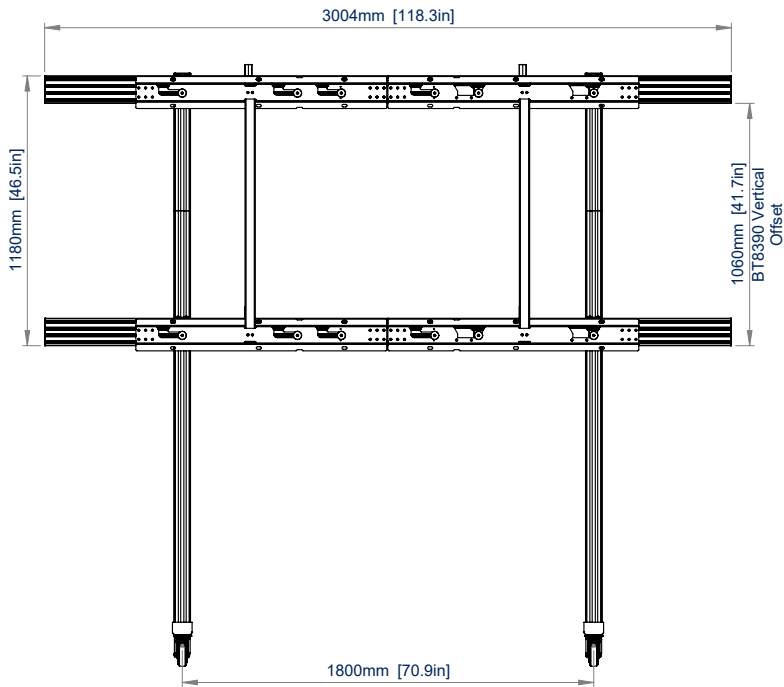

BT9371-LGLA136163

FRONT VIEW