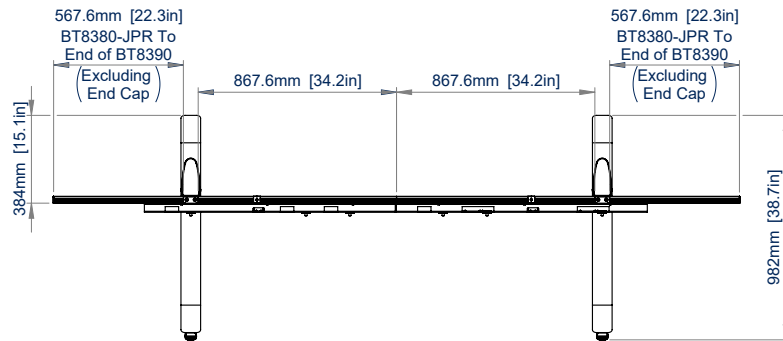

TOP VIEW

ORDERING INFORMATION

COLOUR	ORDER REF	EAN
Black	BT9371-LGLA136163/B	5019318310386

RELATED PRODUCTS

PRODUCT CODE	NAME	DESCRIPTION
BT9370-LGLA136163	Freestanding dvLED Stand	For LG 136" & 163" LAPA, LABA & LABB All-in-One Displays
BT9372-LGLA136163	Bolt-Down dvLED Stand	For LG 136" & 163" LAPA, LABA & LABB All-in-One Displays
BT9340	Universal dvLED Wall Mount	For any configuration and dvLED cabinet brand
BT856-FEET	Adjustable Levelling Feet	Designed to create freestanding solutions

SS-BT9371-LGLA136163-180725