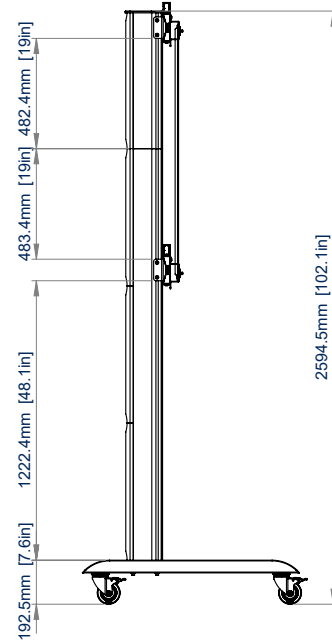

BT9371-LGLA136163

FRONT VIEW

SIDE VIEW

ORDERING INFORMATION

COLOUR	ORDER REF	EAN
Black	BT9371-LGLA136163/B	5019318310386

RELATED PRODUCTS

PRODUCT CODE	NAME	DESCRIPTION
BT9370-LGLA136163	Freestanding dvLED Stand	For LG 136" & 163" LAPA, LABA & LABB All-in-One Displays
BT9372-LGLA136163	Bolt-Down dvLED Stand	For LG 136" & 163" LAPA, LABA & LABB All-in-One Displays
BT9340	Universal dvLED Wall Mount	For any configuration and dvLED cabinet brand
BT856-FEET	Adjustable Levelling Feet	Designed to create freestanding solutions

SS-BT9371-LGLA136163-180725