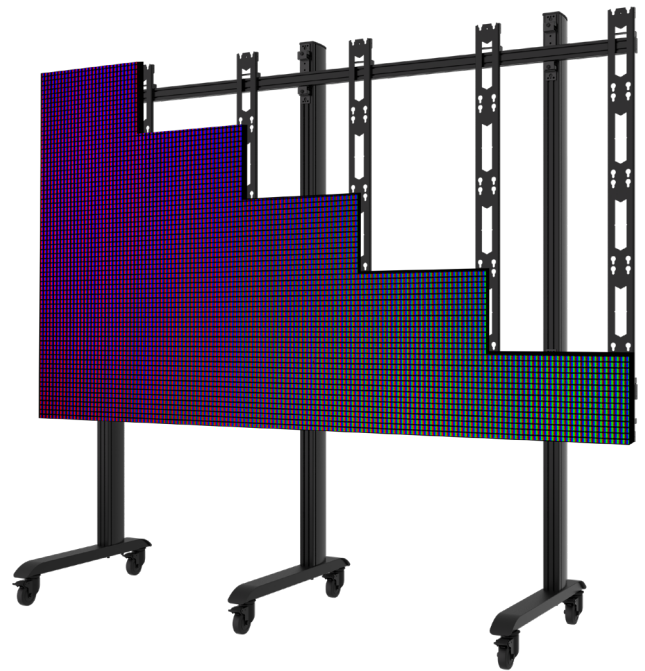

## BT9371

### UNIVERSAL dvLED MOBILE STAND FOR ANY CONFIGURATION

Part of B-Tech's System Xpert range, BT9371 is a universal mobile solution suitable for all dvLED brands and cabinet types, including non-latching cabinets. BT9371 is configurable to your exact needs and requirements, taking into account the cabinet brand, size and configuration. Also available in several other formats including wall-mounted, freestanding, bolt-down, ceiling and floor-to-ceiling.

System Xpert, the installers choice, is a premium range of dvLED mounting solutions trusted for its quality, ease of use, adjustability and fast installation. It meets every need, from small format wall mounts to extra-large, curved, odd shaped or even ceiling set-ups. Configurations can be generated using our online configuration tool and for more ambitious projects, our expert engineers can assist with bespoke specifications via email at [technical@btechavmounts.com](mailto:technical@btechavmounts.com). The range also includes **B-Tech's Service+** free of charge, which offers customers a fully integrated service with detailed documentation, pre-assembled components and precision engineered Interface components for your specific application.