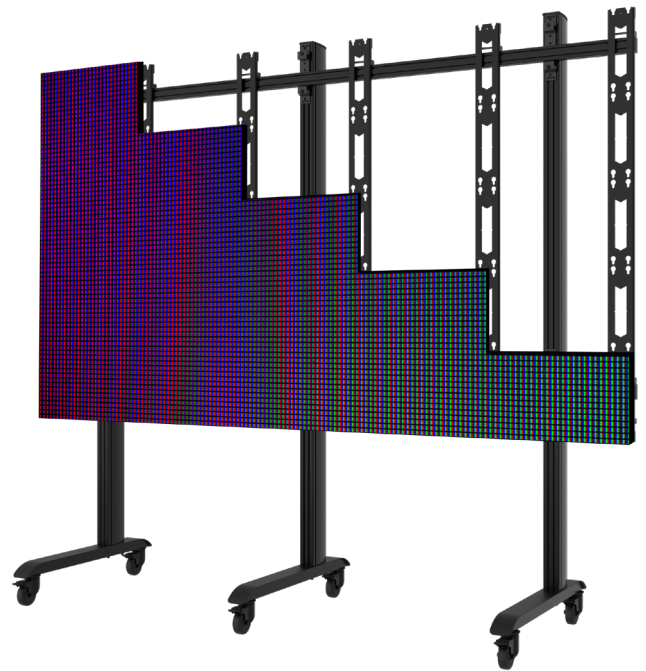

BT9371

UNIVERSAL dvLED MOBILE STAND FOR ANY CONFIGURATION

Part of B-Tech's System Xpert range, **BT9371** is a universal mobile solution suitable for all dvLED brands and cabinet types, including non-latching cabinets. BT9371 is configurable to your exact needs and requirements, taking into account the cabinet brand, size and configuration. Also available in several other formats including wall-mounted, freestanding, bolt-down, ceiling and floor-to-ceiling.

System Xpert, the installers choice, is a premium range of dvLED mounting solutions trusted for its quality, ease of use, adjustability and fast installation. It meets every need, from small format wall mounts to extra-large, curved, odd shaped or even ceiling set-ups. Configurations can be generated using our online configuration tool and for more ambitious projects, our expert engineers can assist with bespoke specifications via email at technical@btechavmounts.com. The range also includes **B-Tech's Service+** free of charge, which offers customers a fully integrated service with detailed documentation, pre-assembled components and precision engineered Interface components for your specific application.