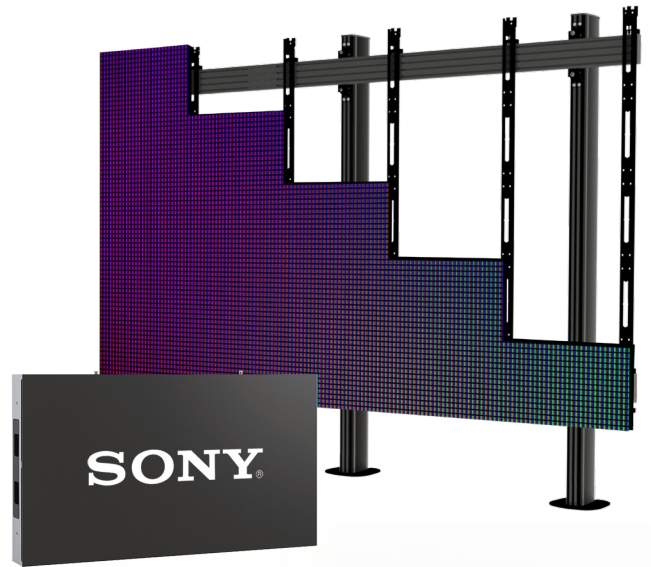

BT9372-SON-CRY

BOLT-DOWN DIRECT VIEW LED VIDEOWALL STAND

The BT9372-SON-CRY is a bolt-down mounting solution suitable for Sony Crystal LED displays. As part of B-Tech's System X range of configurable dvLED mounting solutions, it is available to order as off-the-shelf solutions in a range of common configurations (from 4x4 up to 8x8) including those that match Sony's "soft-bundle" 138" and 220" display LED kits. B-Tech's online dvLED configuration tool allows alternative configurations to be specified online and promptly quoted, with orders fulfilled within a short lead time thanks to our extensive collection of stocked B-Tech components.

SPECIFICATIONS

Compatible Panels	ZRD-BH15D / ZRD-CH15D / ZRD-BH12D / ZRD-CH12D
Panel fixing method	Front mounted*
Color	Black
For indoor use only	

FEATURES

- 1 Pre-configured 4x4, 5x5, 6x6, 7x7 and 8x8 mounting kits available
 - 5x5 and 8x8 kits are designed for Sony's 138" and 220" "soft bundles"
- 2 Small footprint ideal for retail applications where floor space is limited
- 3 Simple 'hook-on' installation
- 4 Bespoke configurations are also available to order to your requirements
 - Assembled from off-the-shelf components for fast order fulfilment
 - Online configuration tool for quick turnaround of quotes
 - System can be extended to any required width for large installations
 - Open frame allows panel access for easy servicing and maintenance
 - Pre-assembly of major parts for quick and easy installation
 - All mounting hardware included

*Hybrid mounting options allow for rear mounted fixings if required

BT9372-SON-CRY

CONFIGURATIONS	PRODUCT CODE	
	4x4	BT9372-FM-4X4-SON-CRY-ZRD
	5x5	BT9372-FM-5X5-SON-CRY-ZRD
		BT9372-FM-5X5-SON-CRY-ZRK-138
	6x6	BT9372-FM-6X6-SON-CRY-ZRD
	7x7	BT9372-FM-7X7-SON-CRY-ZRD
	8x8	BT9372-FM-8X8-SON-CRY-ZRD
		BT9372-FM-8X8-SON-CRY-ZRK-220