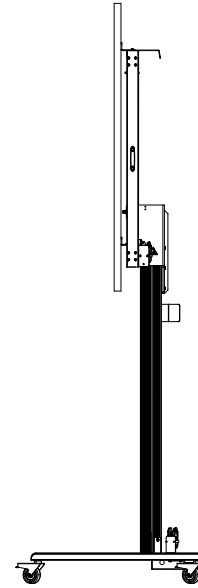

SIDE VIEW
MAX EXTENSION