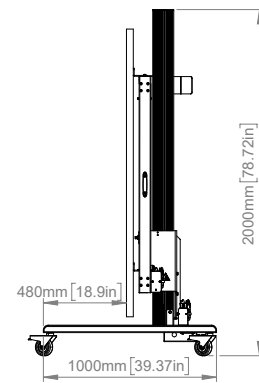

SIDE VIEW
MIN EXTENSION

ORDERING INFORMATION

COLOUR	ORDER REF	EAN
Black / Silver	BT9378/BS	5019318310126

RELATED PRODUCTS

PRODUCT CODE	NAME	DESCRIPTION
BT9371	System Xpert Universal dvLED Mobile Stand	Designed to mount LED cabinets in any size and configuration
BT9372	System Xpert Universal dvLED Bolt-Down Stand	Designed to mount LED cabinets in any size and configuration
BT9342	System Xpert Universal dvLED Ceiling Mount	Designed to mount LED cabinets in any size and configuration
BT9344	System Xpert Universal dvLED Floor-to-Ceiling Mount	Designed to mount LED cabinets in any size and configuration

SS-V1-BT9378-250825