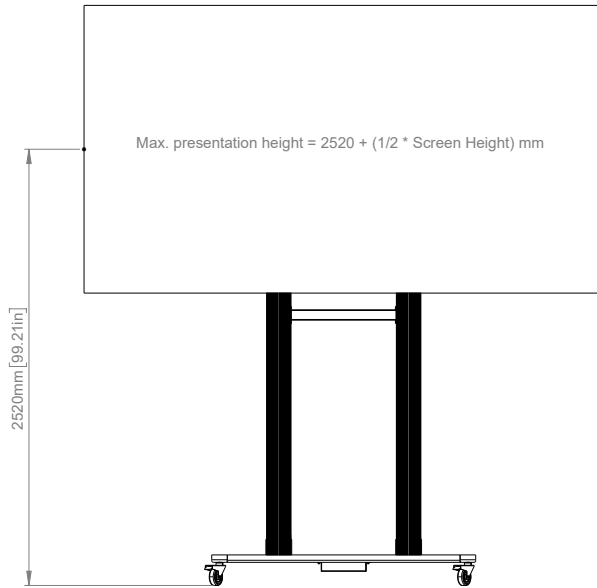

BT9378

FRONT VIEW
MAX EXTENSION