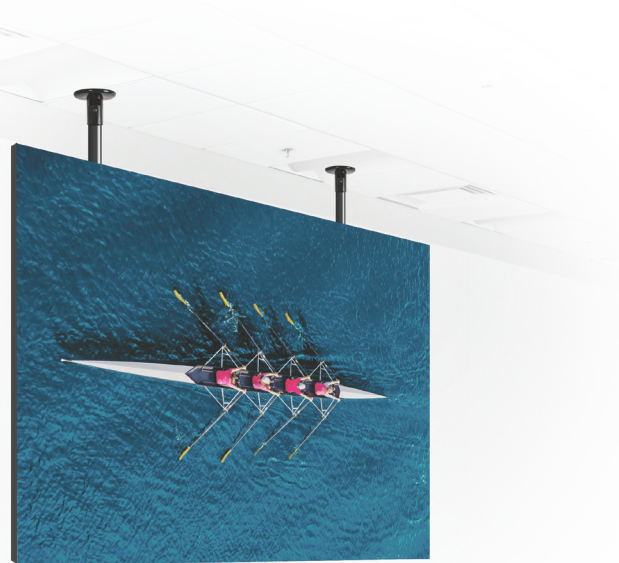

BT93INFWP-C-5X5

CEILING MOUNT FOR INFLED WP SERIES 5X5 DVLED VIDEOWALL

The BT93INFWP-C-5X5 is a ceiling mounting solution designed specifically to mount INFLED WP-Series DVLED panels in a 5x5 videowall configuration. A high-end aesthetic, anodised aluminium finish and integrated cable management ensures a smart and stylish installation which is quick and simple to install.

SPECIFICATIONS

Panel fixing method	Rear mounted
Colour (columns)	Black, White or Chrome
Colour (mounting frame)	Silver
For indoor use only	

FEATURES

- 1** Integrated cable management for a neat and tidy install
- 2** Choice of 3 pole and ceiling mount colours
- Designed and configured specifically for INFLED WP-Series DVLED panels
- Keyhole mounting plates allow for easy rear fixed mounting
- Open frame allows panel access for servicing and maintenance
- Freestanding, mobile and bolt-down versions also available
- All mounting hardware included