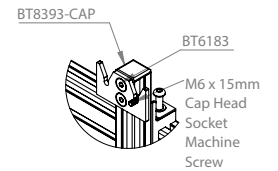

DETAIL E

ORDERING INFORMATION

COLOUR	ORDER REF	EAN
Silver Rails w/ Black Poles	BT93INFWP-C-5X5/SB	5019318303234
Silver Rails w/ Chrome Poles	BT93INFWP-C-5X5/SC	5019318303241
Silver Rails w/ White Poles	BT93INFWP-C-5X5/SW	5019318303302

RELATED PRODUCTS

PRODUCT CODE	NAME	DESCRIPTION
BT93INFWP-C-4X4	Ceiling Mount	For INFILED WP Series 4x4 DVLED Videowall
BT93INFWP-S-5X5	Floor Stand	For INFILED WP Series 5x5 DVLED Videowall
BT93INFWP-M-5X5	Mobile Trolley	For INFILED WP Series 5x5 DVLED Videowall
BT93INFWP-B-5X5	Bolt Down Stand	For INFILED WP Series 5x5 DVLED Videowall

SS-V2-BT93INFWP-C-5X5-1 30924