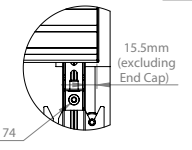

BT93INFWP-C-5X5

DETAIL D

ORDERING INFORMATION

COLOUR	ORDER REF	EAN
Silver Rails w/ Black Poles	BT93INFWP-C-5X5/SB	5019318303234
Silver Rails w/ Chrome Poles	BT93INFWP-C-5X5/SC	5019318303241
Silver Rails w/ White Poles	BT93INFWP-C-5X5/SW	5019318303302

RELATED PRODUCTS

PRODUCT CODE	NAME	DESCRIPTION
BT93INFWP-C-4X4	Ceiling Mount	For INFILED WP Series 4x4 DVLED Videowall
BT93INFWP-S-5X5	Floor Stand	For INFILED WP Series 5x5 DVLED Videowall
BT93INFWP-M-5X5	Mobile Trolley	For INFILED WP Series 5x5 DVLED Videowall
BT93INFWP-B-5X5	Bolt Down Stand	For INFILED WP Series 5x5 DVLED Videowall

SS-V2-BT93INFWP-C-5X5-1 30924