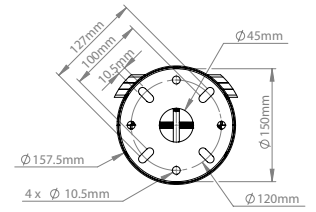

BT93INFWP-C-5X5

DETAIL A

ORDERING INFORMATION

COLOUR	ORDER REF	EAN
Silver Rails w/ Black Poles	BT93INFWP-C-5X5/SB	5019318303234
Silver Rails w/ Chrome Poles	BT93INFWP-C-5X5/SC	5019318303241
Silver Rails w/ White Poles	BT93INFWP-C-5X5/SW	5019318303302

RELATED PRODUCTS

PRODUCT CODE	NAME	DESCRIPTION
BT93INFWP-C-4X4	Ceiling Mount	For INFILED WP Series 4x4 DVLED Videowall
BT93INFWP-S-5X5	Floor Stand	For INFILED WP Series 5x5 DVLED Videowall
BT93INFWP-M-5X5	Mobile Trolley	For INFILED WP Series 5x5 DVLED Videowall
BT93INFWP-B-5X5	Bolt Down Stand	For INFILED WP Series 5x5 DVLED Videowall

SS-V2-BT93INFWP-C-5X5-1 30924