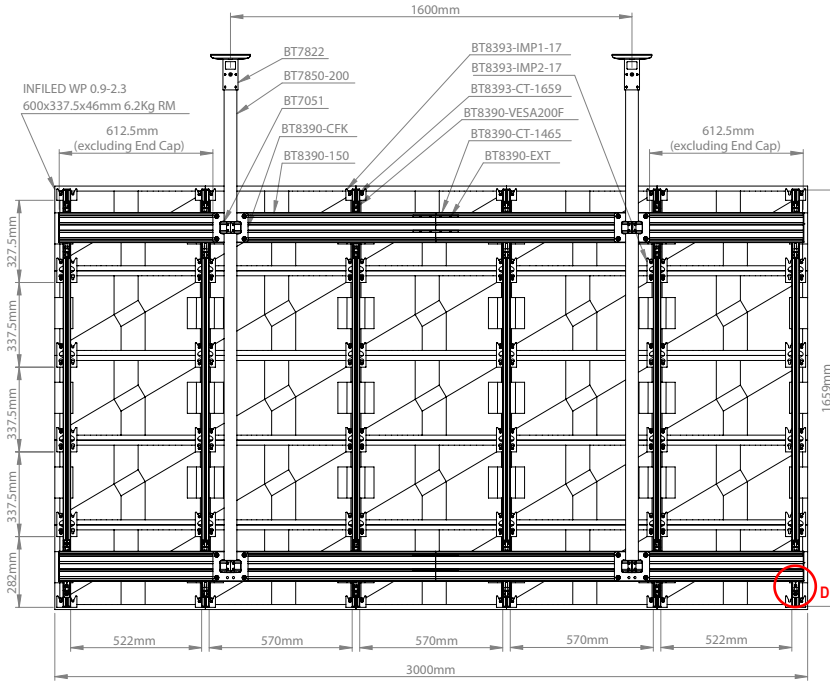

BT93INFWP-C-5X5

REAR VIEW

ORDERING INFORMATION

COLOUR	ORDER REF	EAN
Silver Rails w/ Black Poles	BT93INFWP-C-5X5/SB	5019318303234
Silver Rails w/ Chrome Poles	BT93INFWP-C-5X5/SC	5019318303241
Silver Rails w/ White Poles	BT93INFWP-C-5X5/SW	5019318303302

RELATED PRODUCTS

PRODUCT CODE	NAME	DESCRIPTION
BT93INFWP-C-4X4	Ceiling Mount	For INFILED WP Series 4x4 DVLED Videowall
BT93INFWP-S-5X5	Floor Stand	For INFILED WP Series 5x5 DVLED Videowall
BT93INFWP-M-5X5	Mobile Trolley	For INFILED WP Series 5x5 DVLED Videowall
BT93INFWP-B-5X5	Bolt Down Stand	For INFILED WP Series 5x5 DVLED Videowall

SS-V2-BT93INFWP-C-5X5-1 30924