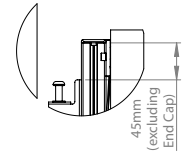

BT93INFWP-C-5X5

DETAIL B

ORDERING INFORMATION

COLOUR	ORDER REF	EAN
Silver Rails w/ Black Poles	BT93INFWP-C-5X5/SB	5019318303234
Silver Rails w/ Chrome Poles	BT93INFWP-C-5X5/SC	5019318303241
Silver Rails w/ White Poles	BT93INFWP-C-5X5/SW	5019318303302

RELATED PRODUCTS

PRODUCT CODE	NAME	DESCRIPTION
BT93INFWP-C-4X4	Ceiling Mount	For INFILED WP Series 4x4 DVLED Videowall
BT93INFWP-S-5X5	Floor Stand	For INFILED WP Series 5x5 DVLED Videowall
BT93INFWP-M-5X5	Mobile Trolley	For INFILED WP Series 5x5 DVLED Videowall
BT93INFWP-B-5X5	Bolt Down Stand	For INFILED WP Series 5x5 DVLED Videowall

SS-V2-BT93INFWP-C-5X5-1 30924