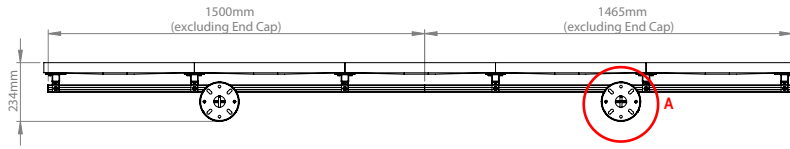

BT93INFWP-C-5X5

TOP VIEW