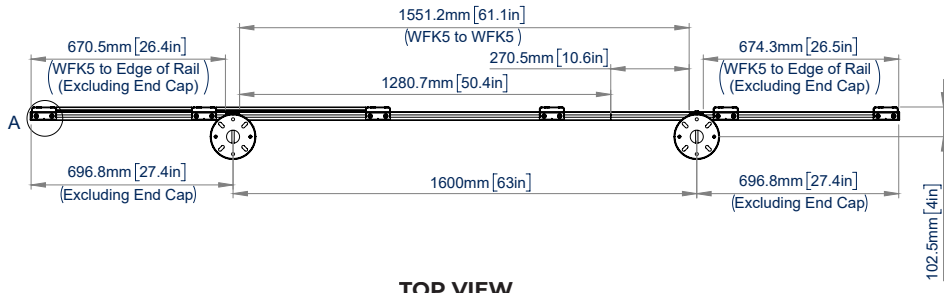

BT93INFWP-C-5X5

TOP VIEW