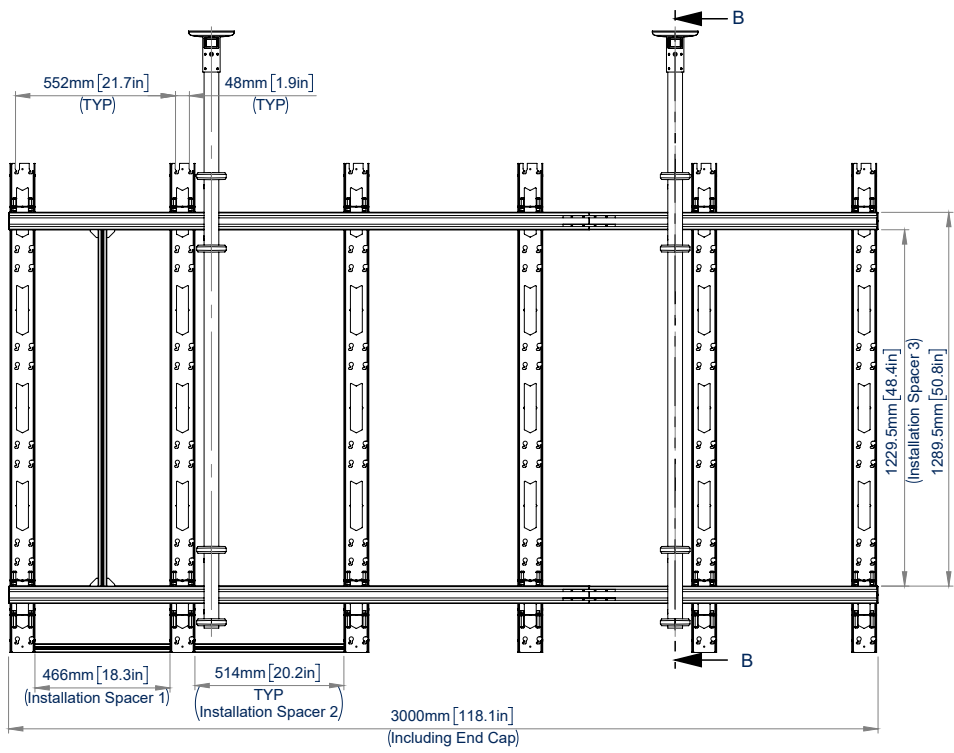

BT93INFWP-C-5X5

REAR VIEW

SIDE VIEW

ORDERING INFORMATION

COLOR	ORDER REF	BARCODE
Silver Rails w/ Black Poles	BT93INFWP-C-5X5/SB	5019318303234
Silver Rails w/ Chrome Poles	BT93INFWP-C-5X5/SC	5019318303241
Silver Rails w/ White Poles	BT93INFWP-C-5X5/SW	5019318303302

RELATED PRODUCTS

PRODUCT CODE	NAME	DESCRIPTION
BT93INFWP-C-4X4	Ceiling Mount	For INFILED WP Series 4x4 DVLED Videowall
BT93INFWP-S-5X5	Floor Stand	For INFILED WP Series 5x5 DVLED Videowall
BT93INFWP-M-5X5	Mobile Cart	For INFILED WP Series 5x5 DVLED Videowall
BT93INFWP-B-5X5	Bolt Down Stand	For INFILED WP Series 5x5 DVLED Videowall

SS-V2-BT93INFWP-C-5X5-080825