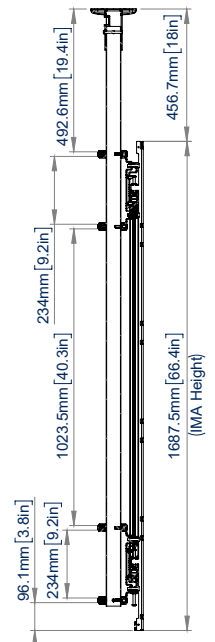

SECTION B-B

SIDE VIEW

ORDERING INFORMATION

COLOR	ORDER REF	BARCODE
Silver Rails w/ Black Poles	BT93INFWP-C-5X5/SB	5019318303234
Silver Rails w/ Chrome Poles	BT93INFWP-C-5X5/SC	5019318303241
Silver Rails w/ White Poles	BT93INFWP-C-5X5/SW	5019318303302

RELATED PRODUCTS

PRODUCT CODE	NAME	DESCRIPTION
BT93INFWP-C-4X4	Ceiling Mount	For INFILED WP Series 4x4 DVLED Videowall
BT93INFWP-S-5X5	Floor Stand	For INFILED WP Series 5x5 DVLED Videowall
BT93INFWP-M-5X5	Mobile Cart	For INFILED WP Series 5x5 DVLED Videowall
BT93INFWP-B-5X5	Bolt Down Stand	For INFILED WP Series 5x5 DVLED Videowall

SS-V2-BT93INFWP-C-5X5-080825