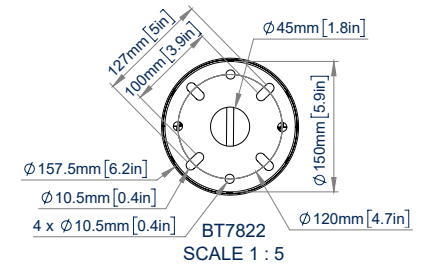

BT93INFWP-C-5X5

SCALE 1 : 5

REAR VIEW

SIDE VIEW

ORDERING INFORMATION

COLOR	ORDER REF	BARCODE
Silver Rails w/ Black Poles	BT93INFWP-C-5X5/SB	5019318303234
Silver Rails w/ Chrome Poles	BT93INFWP-C-5X5/SC	5019318303241
Silver Rails w/ White Poles	BT93INFWP-C-5X5/SW	5019318303302

RELATED PRODUCTS

PRODUCT CODE	NAME	DESCRIPTION
BT93INFWP-C-4X4	Ceiling Mount	For INFILED WP Series 4x4 DVLED Videowall
BT93INFWP-S-5X5	Floor Stand	For INFILED WP Series 5x5 DVLED Videowall
BT93INFWP-M-5X5	Mobile Cart	For INFILED WP Series 5x5 DVLED Videowall
BT93INFWP-B-5X5	Bolt Down Stand	For INFILED WP Series 5x5 DVLED Videowall

SS-V2-BT93INFWP-C-5X5-080825