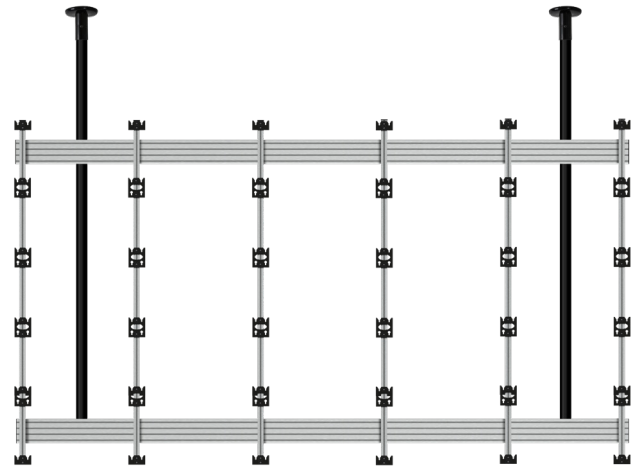

BT93INFWP-C-5X5

CEILING MOUNT FOR INFLED WP SERIES 5X5 DVLED VIDEOWALL

The BT93INFWP-C-5X5 is a ceiling mounting solution designed specifically to mount INFLED WP-Series DVLED panels in a 5x5 videowall configuration. A high-end aesthetic, anodized aluminum finish and integrated cable management ensures a smart and stylish installation which is quick and simple to install.

SPECIFICATIONS

Panel fixing method	Rear mounted
Color (columns)	Black, White or Chrome
Color (mounting frame)	Silver
For indoor use only	

FEATURES

- 1** Integrated cable management for a neat and tidy install
- 2** Choice of 3 pole and ceiling mount colors
- Designed and configured specifically for INFLED WP-Series DVLED panels
- Keyhole mounting plates allow for easy rear fixed mounting
- Open frame allows panel access for servicing and maintenance
- Freestanding, mobile and bolt-down versions also available
- All mounting hardware included

BT93INFWP-C-5X5

TOP VIEW

SCALE 1 : 5

REAR VIEW

SECTION B-B

SIDE VIEW

ORDERING INFORMATION

COLOR	ORDER REF	BARCODE
Silver Rails w/ Black Poles	BT93INFWP-C-5X5/SB	5019318303234
Silver Rails w/ Chrome Poles	BT93INFWP-C-5X5/SC	5019318303241
Silver Rails w/ White Poles	BT93INFWP-C-5X5/SW	5019318303302

RELATED PRODUCTS

PRODUCT CODE	NAME	DESCRIPTION
BT93INFWP-C-4X4	Ceiling Mount	For INFILED WP Series 4x4 DVLED Videowall
BT93INFWP-S-5X5	Floor Stand	For INFILED WP Series 5x5 DVLED Videowall
BT93INFWP-M-5X5	Mobile Cart	For INFILED WP Series 5x5 DVLED Videowall
BT93INFWP-B-5X5	Bolt Down Stand	For INFILED WP Series 5x5 DVLED Videowall