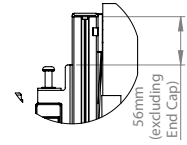

BT93INFWP-M-4X4

DETAIL A

ORDERING INFORMATION

COLOUR	ORDER REF	EAN
Black Base w/ Silver Columns	BT93INFWP-M-4X4/BS	5019318303173
Black Base w/ Black Columns	BT93INFWP-M-4X4/BB	5019318303180

RELATED PRODUCTS

PRODUCT CODE	NAME	DESCRIPTION
BT93INFWP-M-5X5	Mobile Trolley	For INFILED WP Series 5x5 DVLED Videowall
BT93INFWP-S-4X4	Floor Stand	For INFILED WP Series 4x4 DVLED Videowall
BT93INFWP-B-4X4	Bolt Down Stand	For INFILED WP Series 4x4 DVLED Videowall
BT93INFWP-C-4X4	Ceiling Mount	For INFILED WP Series 4x4 DVLED Videowall