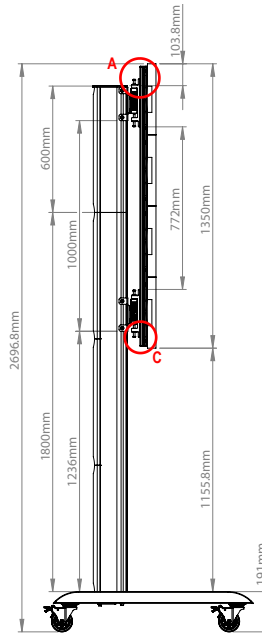

BT93INFWP-M-4X4

SIDE VIEW

ORDERING INFORMATION

COLOUR	ORDER REF	EAN
Black Base w/ Silver Columns	BT93INFWP-M-4X4/BS	5019318303173
Black Base w/ Black Columns	BT93INFWP-M-4X4/BB	5019318303180

RELATED PRODUCTS

PRODUCT CODE	NAME	DESCRIPTION
BT93INFWP-M-5X5	Mobile Trolley	For INFILED WP Series 5x5 DVLED Videowall
BT93INFWP-S-4X4	Floor Stand	For INFILED WP Series 4x4 DVLED Videowall
BT93INFWP-B-4X4	Bolt Down Stand	For INFILED WP Series 4x4 DVLED Videowall
BT93INFWP-C-4X4	Ceiling Mount	For INFILED WP Series 4x4 DVLED Videowall