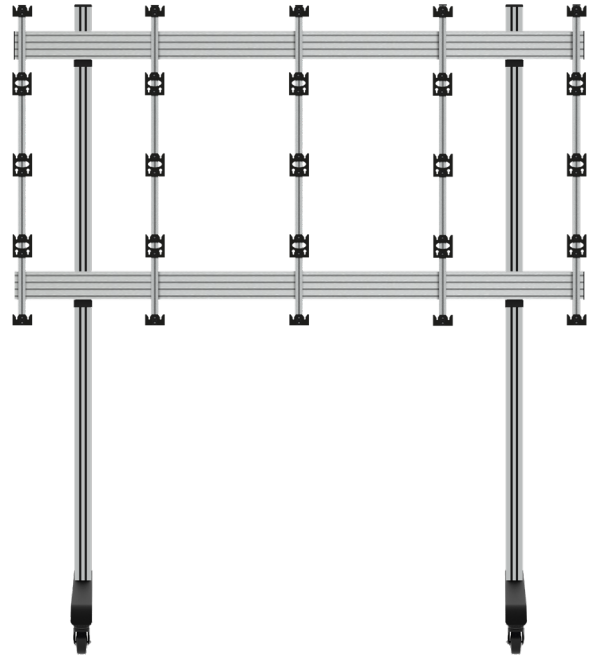

BT93INFWP-M-4X4

MOBILE STAND FOR INFLED WP SERIES 4X4 DVLED VIDEOWALL

The BT93INFWP-M-4X4 is a mobile mounting solution designed specifically to mount INFiLED WP-Series DVLED panels in a 4x4 videowall configuration. A high-end aesthetic, anodised aluminium finish and integrated cable management ensures a smart and stylish installation which is quick and simple to install.

SPECIFICATIONS

Panel fixing method	Rear mounted
Colour (columns)	Black or Silver
Colour (mounting frame)	Silver
For indoor use only	

FEATURES

- 1** Integrated cable management for a neat and tidy install
- 2** Includes non-marking 4" locking / braked castors
- Designed and configured specifically for INFiLED WP-Series DVLED panels
- Keyhole mounting plates allow for easy rear fixed mounting
- Open frame allows panel access for servicing and maintenance
- Freestanding, bolt-down and ceiling mounted versions also available
- All mounting hardware included

SIDE VIEW

ISOMETRIC VIEW

ORDERING INFORMATION

COLOUR	ORDER REF	EAN
Black Base w/ Silver Columns	BT93INFWP-M-4X4/BS	5019318303173
Black Base w/ Black Columns	BT93INFWP-M-4X4/BB	5019318303180

RELATED PRODUCTS

PRODUCT CODE	NAME	DESCRIPTION
BT93INFWP-M-5X5	Mobile Trolley	For INFILED WP Series 5x5 DVLED Videowall
BT93INFWP-S-4X4	Floor Stand	For INFILED WP Series 4x4 DVLED Videowall
BT93INFWP-B-4X4	Bolt Down Stand	For INFILED WP Series 4x4 DVLED Videowall
BT93INFWP-C-4X4	Ceiling Mount	For INFILED WP Series 4x4 DVLED Videowall