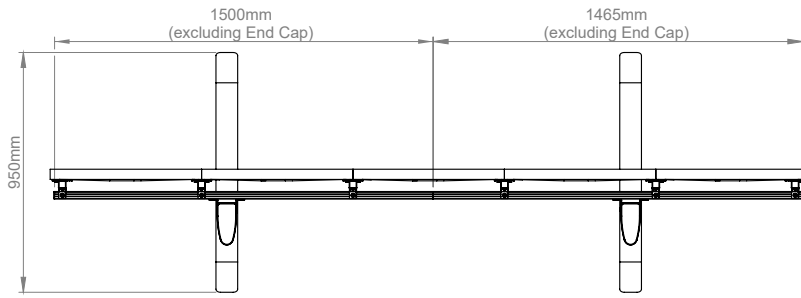

BT93INFWP-S-5X5

TOP VIEW