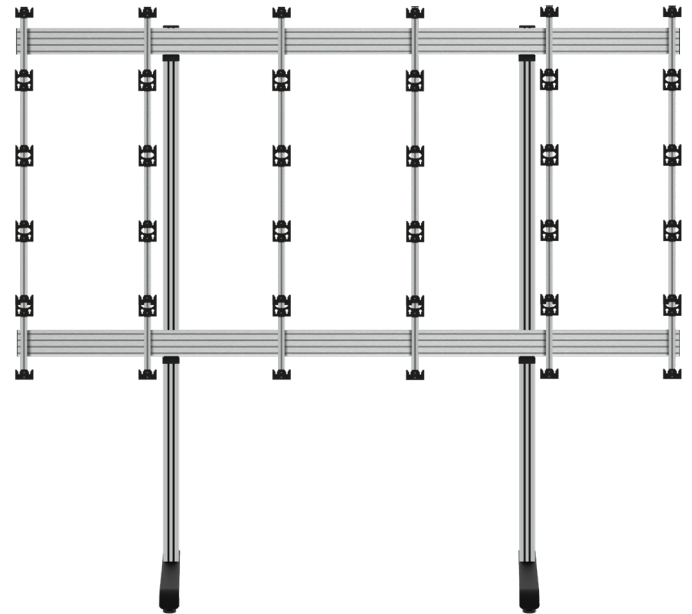

## FLOOR STAND FOR INFLED WP SERIES 5X5 DVLED VIDEOWALL

The BT93INFWP-S-5X5 is a freestanding mounting solution designed specifically to mount INFLED WP-Series DVLED panels in a 5x5 videowall configuration. A high-end aesthetic, anodized aluminum finish and integrated cable management ensures a smart and stylish installation which is quick and simple to install.

### SPECIFICATIONS

Panel fixing method	<b>Rear mounted</b>
Color (columns)	<b>Black or Silver</b>
Color (mounting frame)	<b>Silver</b>
For indoor use only	

### FEATURES

- 1** Integrated cable management for a neat and tidy install
- 2** Adjustable levelling feet to accommodate uneven floor surfaces
- Designed and configured specifically for INFLED WP-Series DVLED panels
- Keyhole mounting plates allow for easy rear fixed mounting
- Open frame allows panel access for servicing and maintenance
- Mobile, bolt-down and ceiling mounted versions also available
- All mounting hardware included

## BT93INFWP-S-5X5

TOP VIEW

DETAIL A  
SCALE 1 : 5

DETAIL B  
SCALE 1 : 5

DETAIL C  
SCALE 1 : 5

DETAIL D

REAR VIEW

SIDE VIEW