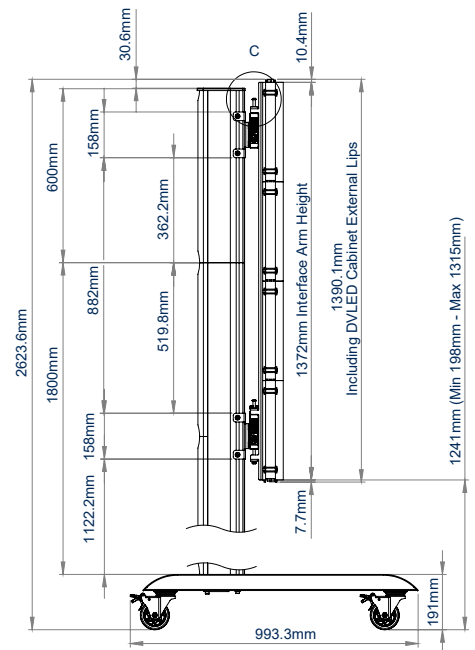

BT93UNIUPS-M-4X4

REAR VIEW

SIDE VIEW

Other screen columns installed in L-shaped keyholes. Slide whole column into position.

ORDERING INFORMATION

COLOR	ORDER REF	BARCODE
Black Base with Silver Columns	BT93UNIUPS-M-4X4/BS	5019318303876
Black Base with Black Columns	BT93UNIUPS-M-4X4/BB	5019318303883

RELATED PRODUCTS

PRODUCT CODE	NAME	DESCRIPTION
BT93UNIUPS-M-5x5	Mobile Stand	Designed for Unilumin Upanels Series 5x5 DVLED Videowall
BT93UNIUPS-S-4x4	Floor Stand	Designed for Unilumin Upanels Series 4x4 DVLED Videowall
BT93UNIUPS-B-4x4	Bolt Down Stand	Designed for Unilumin Upanels Series 4x4 DVLED Videowall
BT93UNIUPS-W-4x4	Wall Mount	Designed for Unilumin Upanels Series 4x4 DVLED Videowall