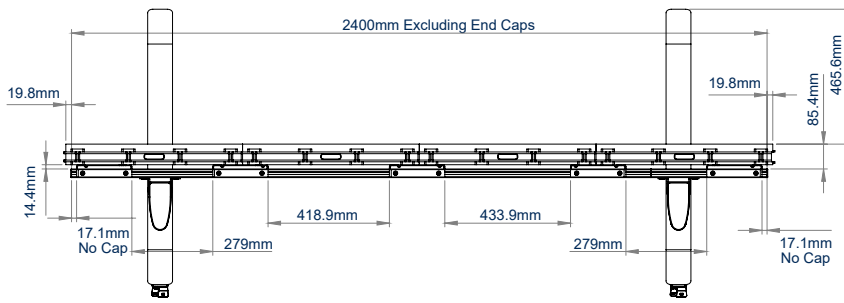

BT93UNIUPS-M-4X4

TOP VIEW