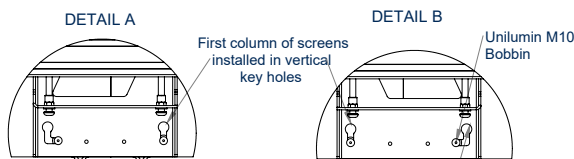

Other screen columns installed in L-shaped keyholes. Slide whole column into position.

ORDERING INFORMATION

COLOR	ORDER REF	BARCODE
Black Base with Silver Columns	BT93UNIUPS-M-4X4/BS	5019318303876
Black Base with Black Columns	BT93UNIUPS-M-4X4/BB	5019318303883

RELATED PRODUCTS

PRODUCT CODE	NAME	DESCRIPTION
BT93UNIUPS-M-5x5	Mobile Stand	Designed for Unilumin Upanels Series 5x5 DVLED Videowall
BT93UNIUPS-S-4x4	Floor Stand	Designed for Unilumin Upanels Series 4x4 DVLED Videowall
BT93UNIUPS-B-4x4	Bolt Down Stand	Designed for Unilumin Upanels Series 4x4 DVLED Videowall
BT93UNIUPS-W-4x4	Wall Mount	Designed for Unilumin Upanels Series 4x4 DVLED Videowall