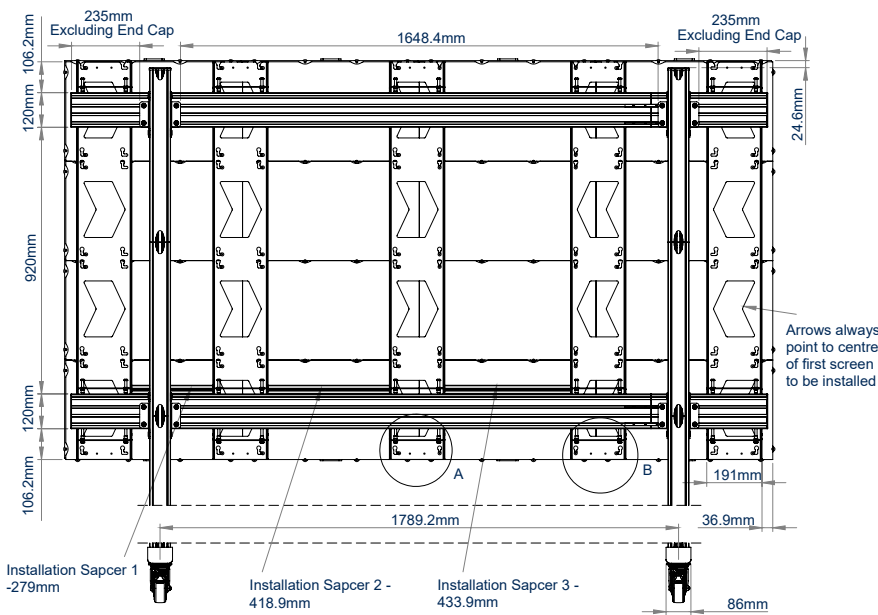

TOP VIEW

REAR VIEW