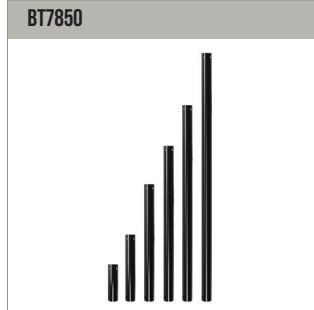

BT7850
02" Poles available in: 10", 20", 40", 80" and 120" lengths