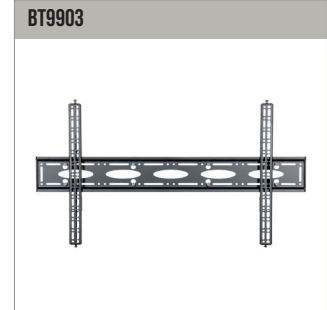

BT9903
XL Heavy Duty Universal Wall Mount for screens up to 120"