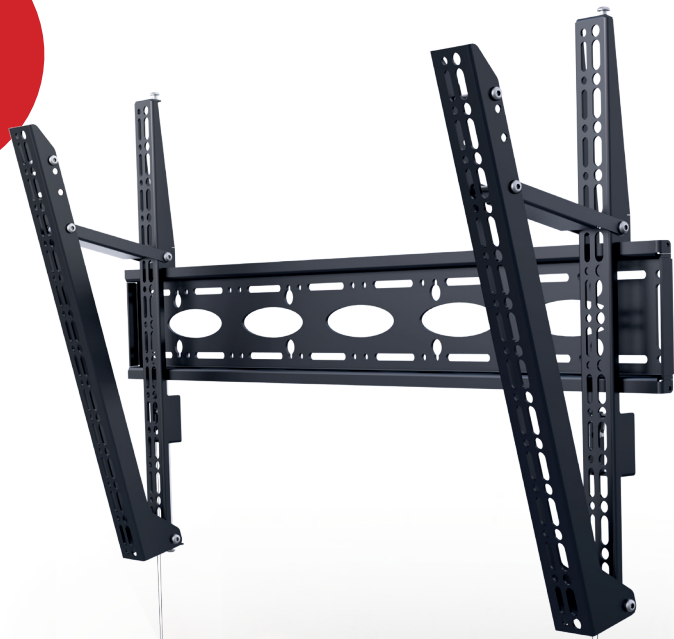

MOUNT
 SCREENS
 UP TO
 287LBS

BT9910

XL HEAVY DUTY UNIVERSAL FLAT SCREEN WALL MOUNT WITH TILT

Designed to mount the largest screens on the market, the heavy duty BT9910 is capable of supporting weights of 287lbs when wall mounted. Ideal for screens over 65" the mount features a choice of 4 tilt positions from 0° up to 15° with the universal interface accommodating screens with mounting patterns up to 1000 x 600. With keyhole fixings on the wall plate and a hook-on mounting system, the BT9910 is designed for an easy installation and features height adjustment screws which allow the screen to be leveled once mounted.

SPECIFICATION	
Recommended screen size	65" up to 100"
Max load	287lbs
VESA & non-VESA fixings	1000 x 600
Tilt positions	0°, 5°, 10°, 15°
Distance from wall (when mounted flat)	3.25"

**Please note the max weight is limited to 176lbs when mounted across two poles*

FEATURES

- Designed to mount extra-large screens 65" and over
- Lateral shift of screen once mounted
- Adjustment screws allow screen to be levelled once mounted
- Heavy duty 5/32" thick steel capable of supporting the heaviest screens
- Safety screws included to prevent removal of screen
- Compatible with B-Tech's System 2 pole mounting system
- Simple 'hook-on' installation with all mounting hardware included

100" 254CM | VESA 1000 x 600 | 287 LBS | 176 LBS | 15° | On Wall | On Poles

Mounts screen just 3.25" from the wall when mounted flat

Lateral shift - Post installation screen alignment

Adjustment screws allow screen to be leveled once mounted