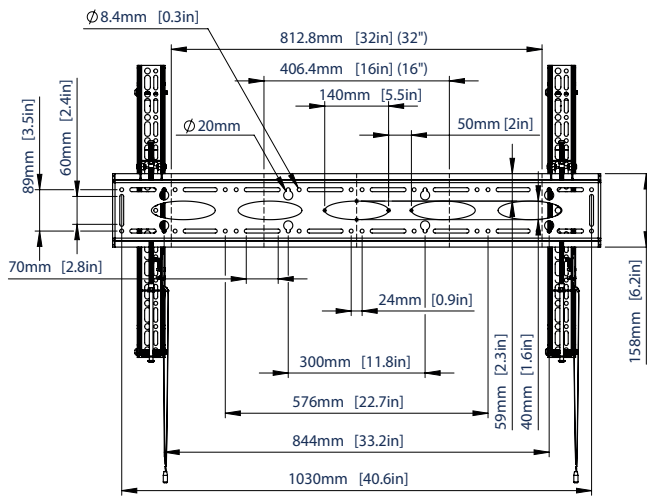

REAR VIEW

PACKING INFORMATION

COLOR:	ORDER REF:	UPC CODE:	MASTER CARTON QTY:	MASTER CARTON WEIGHT:	MASTER CARTON CUBE:
Black	BT9910/B	811867037791	1	28lbs	1.06 cuft

RELATED PRODUCTS