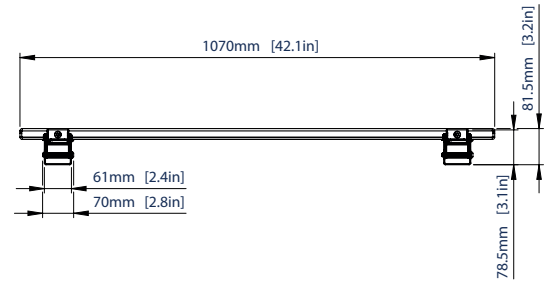

TOP VIEW

PACKING INFORMATION

COLOR:	ORDER REF:	UPC CODE:	MASTER CARTON QTY:	MASTER CARTON WEIGHT:	MASTER CARTON CUBE:
Black	BT9910/B	811867037791	1	28lbs	1.06 cuft

RELATED PRODUCTS