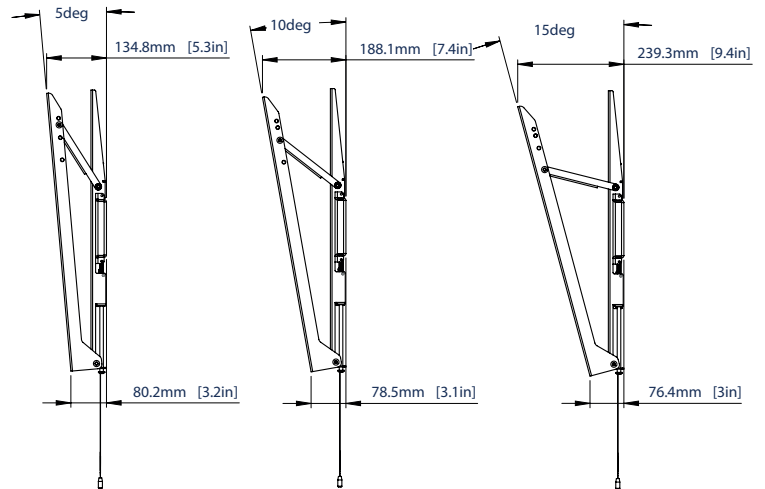

SIDE VIEW

PACKING INFORMATION

COLOR:	ORDER REF:	UPC CODE:	MASTER CARTON QTY:	MASTER CARTON WEIGHT:	MASTER CARTON CUBE:
Black	BT9910/B	811867037791	1	28lbs	1.06 cuft