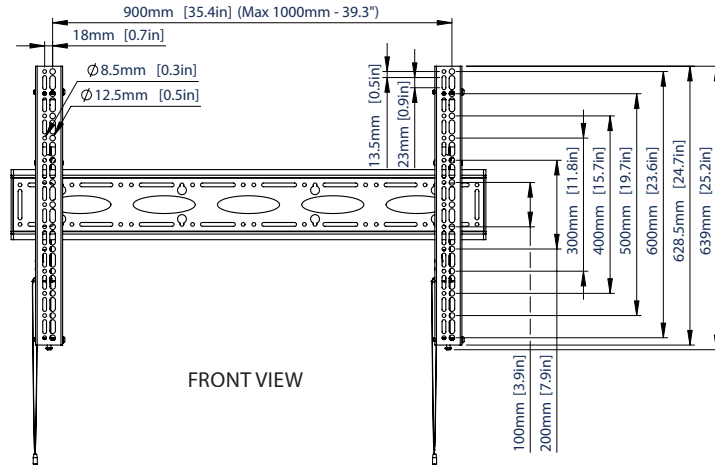

FRONT VIEW

PACKING INFORMATION

COLOR:	ORDER REF:	UPC CODE:	MASTER CARTON QTY:	MASTER CARTON WEIGHT:	MASTER CARTON CUBE:
Black	BT9910/B	811867037791	1	28lbs	1.06 cuft

RELATED PRODUCTS