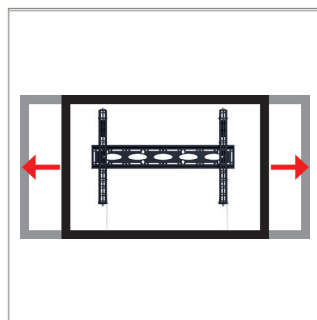

SPECIFICATION	
Recommended screen size	65" up to 100"
Max load	287lbs
VESA & non-VESA fixings	1000 x 600
Tilt positions	0°, 5°, 10°, 15°
Distance from wall (when mounted flat)	3.25"

**Please note the max weight is limited to 176lbs when mounted across two poles*

FEATURES

- Designed to mount extra-large screens 65" and over
- Lateral shift of screen once mounted
- Adjustment screws allow screen to be levelled once mounted
- Heavy duty 5/32" thick steel capable of supporting the heaviest screens
- Safety screws included to prevent removal of screen
- Compatible with B-Tech's System 2 pole mounting system
- Simple 'hook-on' installation with all mounting hardware included

100" 254CM | VESA 1000 x 600 | 287 LBS | 176 LBS | 15° | On Wall | On Poles

Mounts screen just 3.25" from the wall when mounted flat

Lateral shift - Post installation screen alignment

Adjustment screws allow screen to be leveled once mounted