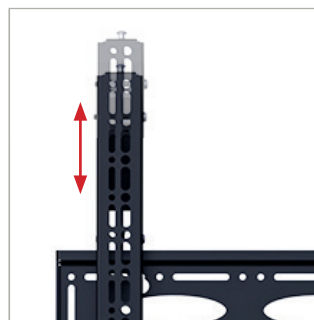

MOUNT
 SCREENS
 UP TO
 287LBS

BT9910

XL HEAVY DUTY UNIVERSAL FLAT SCREEN WALL MOUNT WITH TILT

Designed to mount the largest screens on the market, the heavy duty BT9910 is capable of supporting weights of 287lbs when wall mounted. Ideal for screens over 65" the mount features a choice of 4 tilt positions from 0° up to 15° with the universal interface accommodating screens with mounting patterns up to 1000 x 600. With keyhole fixings on the wall plate and a hook-on mounting system, the BT9910 is designed for an easy installation and features height adjustment screws which allow the screen to be leveled once mounted.

SPECIFICATION	
Recommended screen size	65" up to 100"
Max load	287lbs
VESA & non-VESA fixings	1000 x 600
Tilt positions	0°, 5°, 10°, 15°
Distance from wall (when mounted flat)	3.25"

**Please note the max weight is limited to 176lbs when mounted across two poles*

FEATURES

- Designed to mount extra-large screens 65" and over
- Lateral shift of screen once mounted
- Adjustment screws allow screen to be levelled once mounted
- Heavy duty 5/32" thick steel capable of supporting the heaviest screens
- Safety screws included to prevent removal of screen
- Compatible with B-Tech's System 2 pole mounting system
- Simple 'hook-on' installation with all mounting hardware included

100" 254CM | VESA 1000 x 600 | 287 LBS | 176 LBS | 15° | On Wall | On Poles

Mounts screen just 3.25" from the wall when mounted flat

Lateral shift - Post installation screen alignment

Adjustment screws allow screen to be leveled once mounted