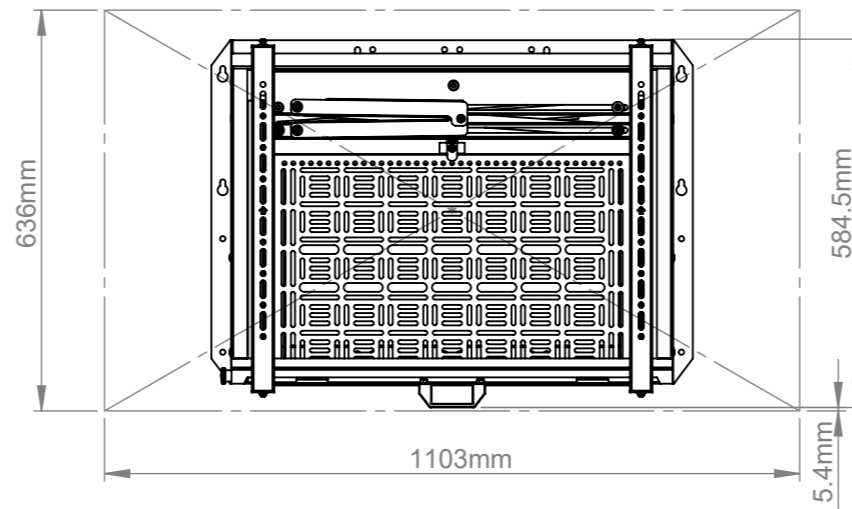

DETAIL A
SCALE 1 : 2

ISOMETRIC VIEW
SCALE: 1 : 10

B-Tech International Design & Manufacturing Limited Part of the B-Tech International Group		B-Tech No: BT7885
		Title: Flat Screen Wall Mount With Pull-Down AV Storage Tray
 UNLESS OTHERWISE SPECIFIED DIMENSIONS ARE IN MILLIMETERS	Size: A3	Revision: R00
	Scale: 1:6	Date: 30/12/2020
	Sheet: 1 of 2	File Name: BTD-BT7885

49" SCREEN - OPEN

49" SCREEN - CLOSE

86" SCREEN - OPEN

86" SCREEN - CLOSE

B-Tech International Design & Manufacturing Limited
Part of the B-Tech International Group

B-Tech No:	BT7885
Title:	Flat Screen Wall Mount With Pull-Down AV Storage Tray
Revision:	R00
Date:	30/12/2020
File Name:	BTD-BT7885

UNLESS OTHERWISE SPECIFIED DIMENSIONS ARE IN MILLIMETERS

Size:	A3
Scale:	1:12
Sheet:	2 of 2