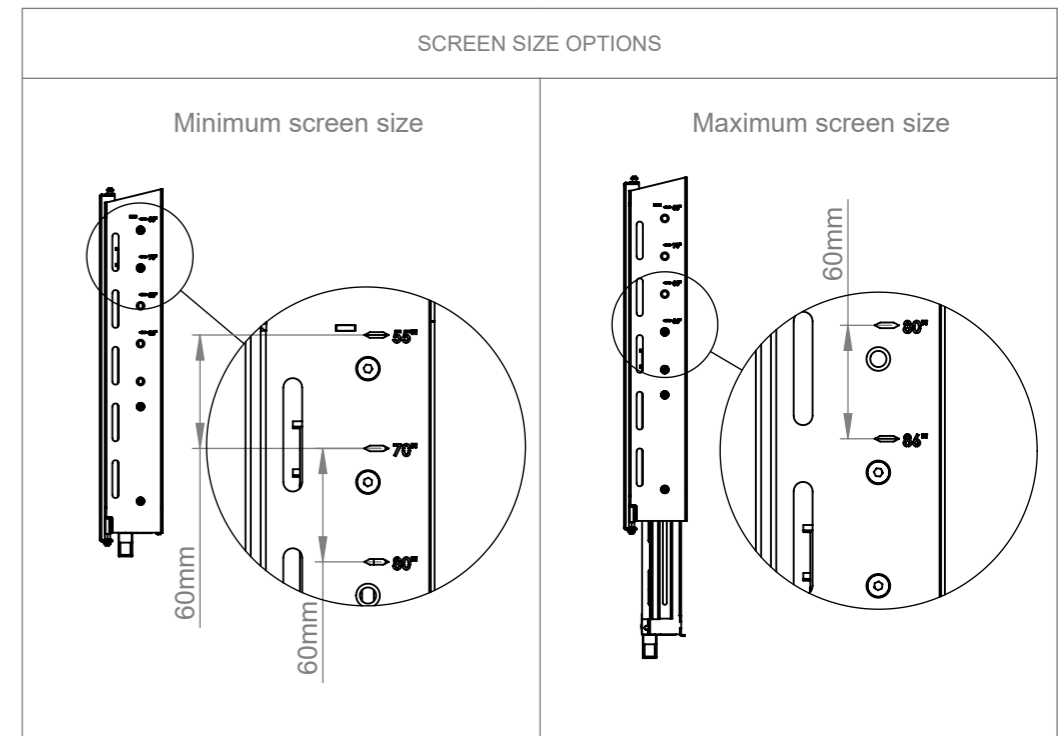

DETAIL A
SCALE 1 : 2

ISOMETRIC VIEW
SCALE: 1 : 10

B-Tech International Design & Manufacturing Limited Part of the B-Tech International Group		B-Tech No: BT7885
		Title: Flat Screen Wall Mount With Pull-Down AV Storage Tray
 UNLESS OTHERWISE SPECIFIED DIMENSIONS ARE IN MILLIMETERS	Size: A3	Revision: R00
	Scale: 1:6	Date: 30/12/2020
	Sheet: 1 of 2	File Name: BTD-BT7885

49" SCREEN - OPEN

49" SCREEN - CLOSE

86" SCREEN - OPEN

86" SCREEN - CLOSE

B-Tech International Design & Manufacturing Limited
Part of the B-Tech International Group

B-Tech No:	BT7885
Title:	Flat Screen Wall Mount With Pull-Down AV Storage Tray
Revision:	R00
Date:	30/12/2020
File Name:	BTD-BT7885

UNLESS OTHERWISE SPECIFIED DIMENSIONS ARE IN MILLIMETERS

Size:	A3
Scale:	1:12
Sheet:	2 of 2