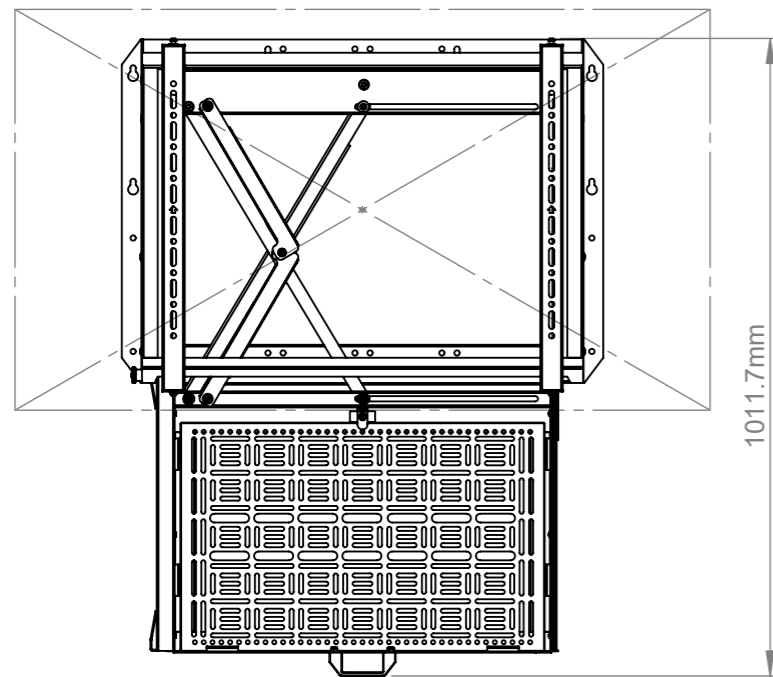

DETAIL A
SCALE 1 : 2

ISOMETRIC VIEW
SCALE: 1 : 10

B-Tech International Design & Manufacturing Limited Part of the B-Tech International Group		B-Tech No: BT7885
		Title: Flat Screen Wall Mount With Pull-Down AV Storage Tray
 UNLESS OTHERWISE SPECIFIED DIMENSIONS ARE IN MILLIMETERS	Size: A3	Revision: R00
	Scale: 1:6	Date: 30/12/2020
	Sheet: 1 of 2	File Name: BTD-BT7885

49" SCREEN - OPEN

49" SCREEN - CLOSE

86" SCREEN - OPEN

86" SCREEN - CLOSE

B-Tech International Design & Manufacturing Limited
Part of the B-Tech International Group

B-Tech No:	BT7885
Title:	Flat Screen Wall Mount With Pull-Down AV Storage Tray
Revision:	R00
Date:	30/12/2020
File Name:	BTD-BT7885

UNLESS OTHERWISE SPECIFIED DIMENSIONS ARE IN MILLIMETERS

Size:	A3
Scale:	1:12
Sheet:	2 of 2