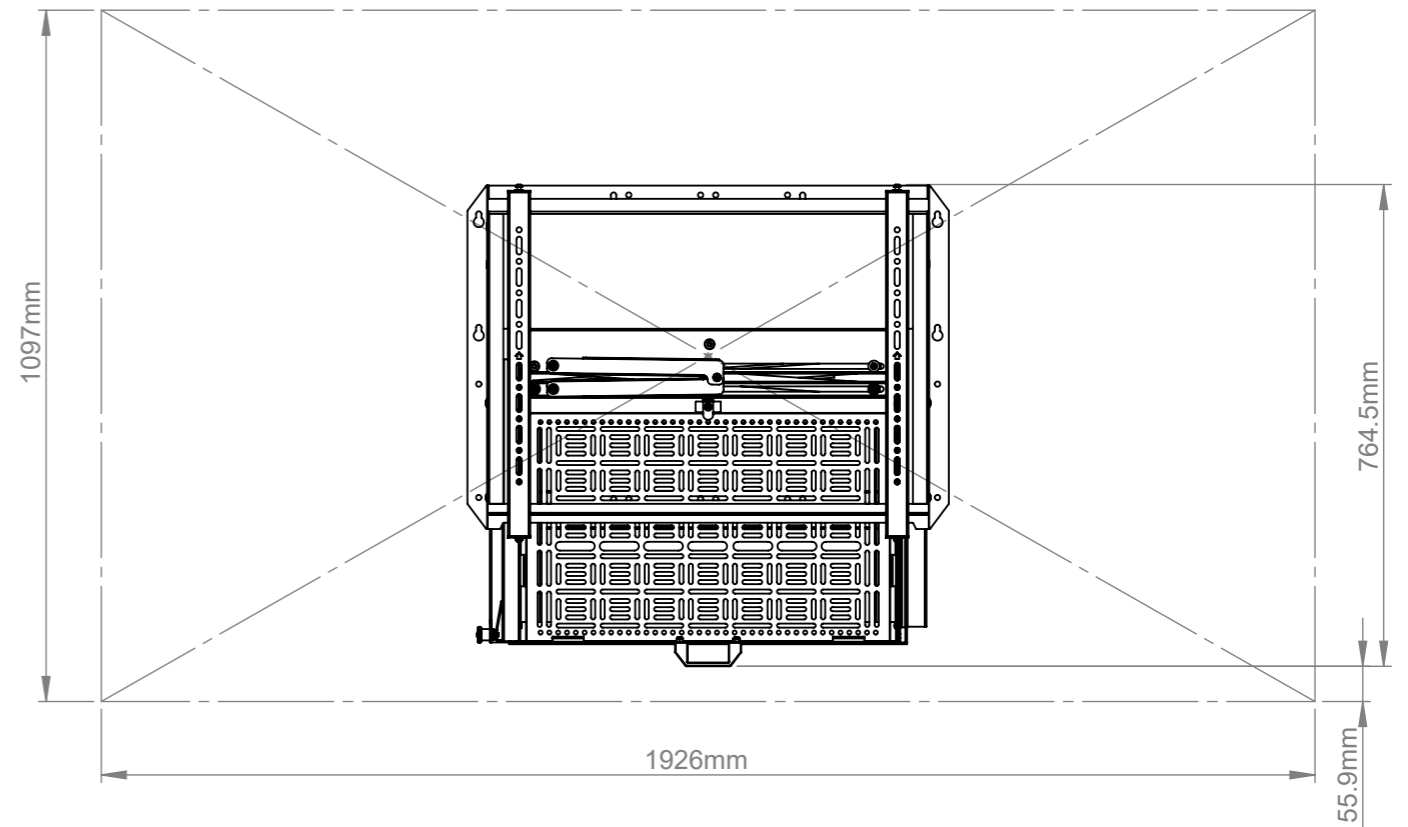

DETAIL A
SCALE 1 : 2

ISOMETRIC VIEW
SCALE: 1 : 10

B-Tech International Design & Manufacturing Limited Part of the B-Tech International Group		B-Tech No: BT7885
		Title: Flat Screen Wall Mount With Pull-Down AV Storage Tray
 UNLESS OTHERWISE SPECIFIED DIMENSIONS ARE IN MILLIMETERS	Size: A3	Revision: R00
	Scale: 1:6	Date: 30/12/2020
	Sheet: 1 of 2	File Name: BTD-BT7885

49" SCREEN - OPEN

49" SCREEN - CLOSE

86" SCREEN - OPEN

86" SCREEN - CLOSE

B-Tech International Design & Manufacturing Limited
Part of the B-Tech International Group

B-Tech No:	BT7885
Title:	Flat Screen Wall Mount With Pull-Down AV Storage Tray
Revision:	R00
Date:	30/12/2020
File Name:	BTD-BT7885

UNLESS OTHERWISE SPECIFIED DIMENSIONS ARE IN MILLIMETERS

Size:	A3
Scale:	1:12
Sheet:	2 of 2