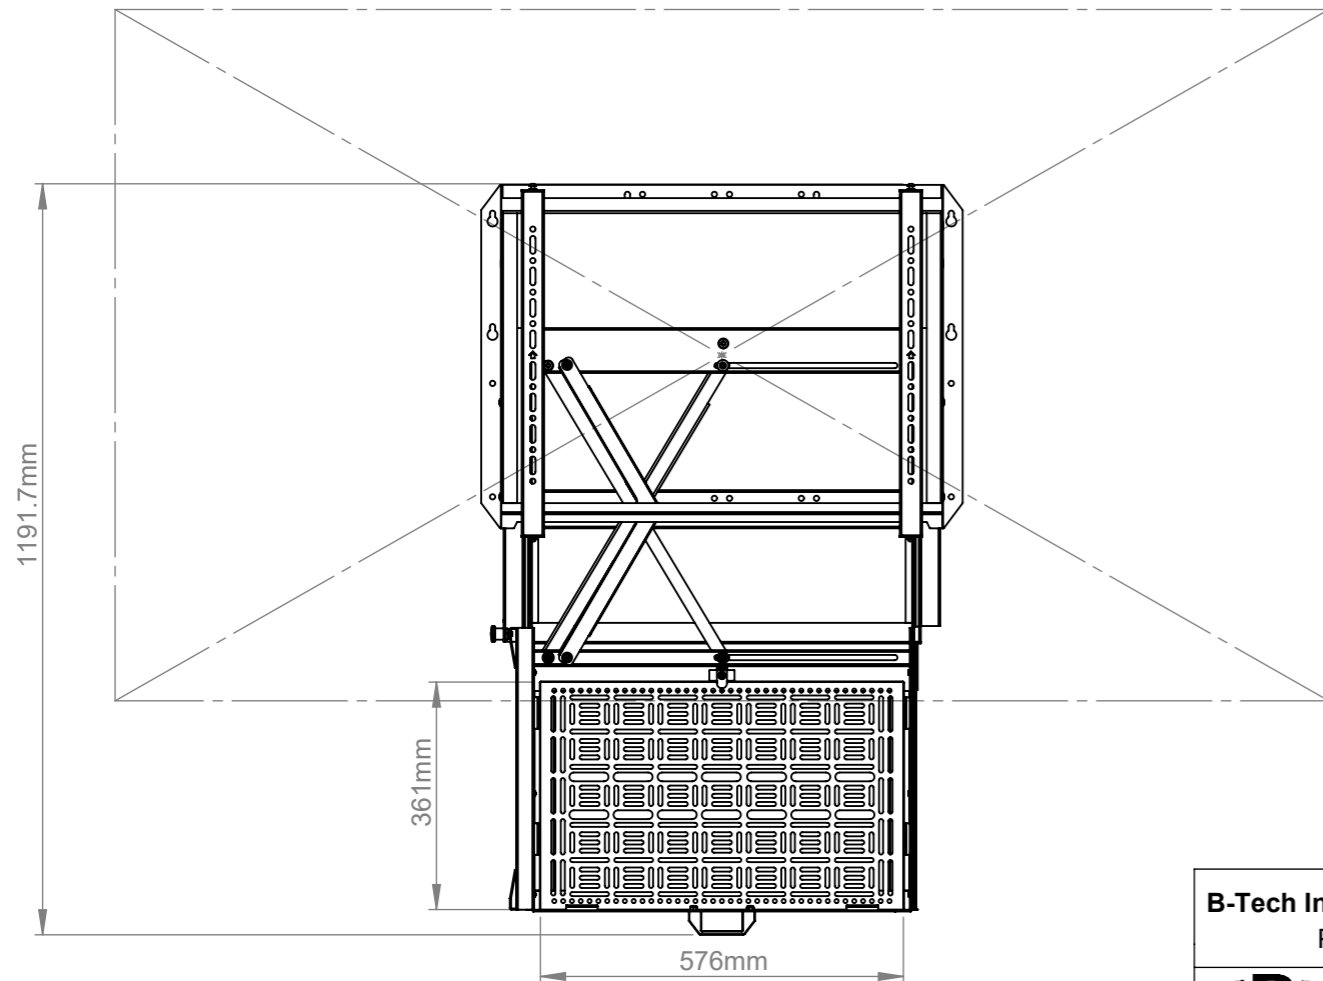

DETAIL A
SCALE 1 : 2

ISOMETRIC VIEW
SCALE: 1 : 10

B-Tech International Design & Manufacturing Limited Part of the B-Tech International Group		B-Tech No: BT7885
		Title: Flat Screen Wall Mount With Pull-Down AV Storage Tray
 UNLESS OTHERWISE SPECIFIED DIMENSIONS ARE IN MILLIMETERS	Size: A3	Revision: R00
	Scale: 1:6	Date: 30/12/2020
	Sheet: 1 of 2	File Name: BTD-BT7885

49" SCREEN - OPEN

49" SCREEN - CLOSE

86" SCREEN - OPEN

86" SCREEN - CLOSE

B-Tech International Design & Manufacturing Limited
Part of the B-Tech International Group

B-Tech No:	BT7885
Title:	Flat Screen Wall Mount With Pull-Down AV Storage Tray
Revision:	R00
Date:	30/12/2020
File Name:	BTD-BT7885

UNLESS OTHERWISE SPECIFIED DIMENSIONS ARE IN MILLIMETERS

Size:	A3
Scale:	1:12
Sheet:	2 of 2