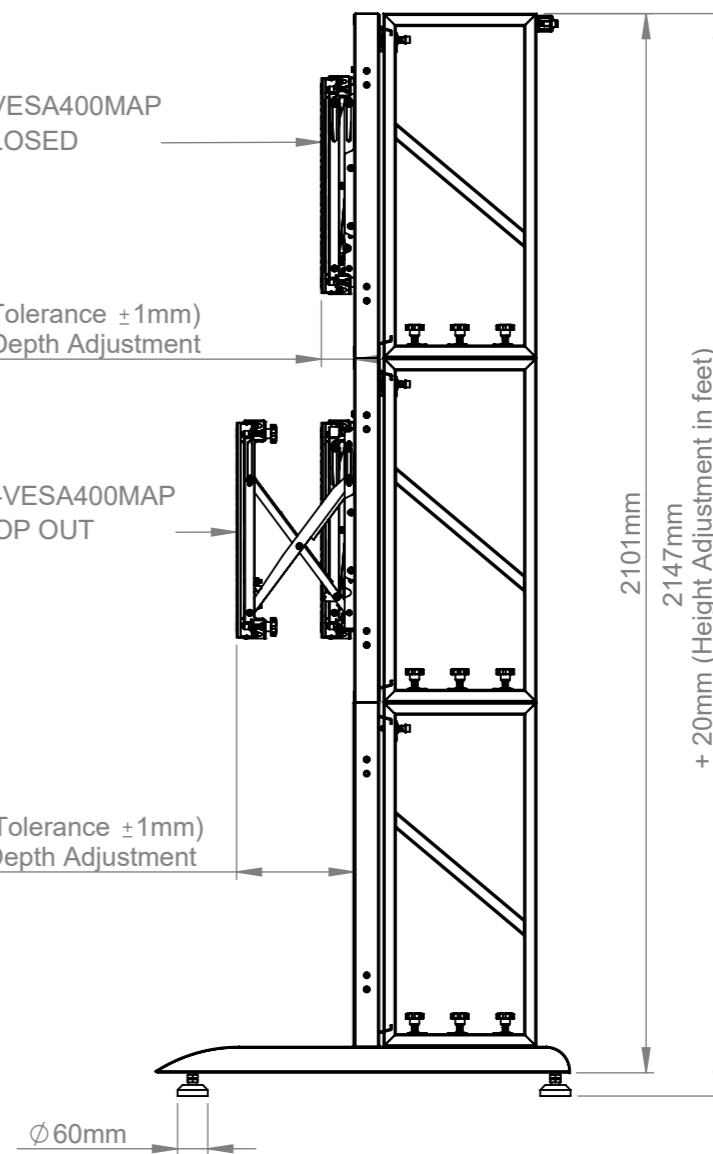

BT8390-VESA400MAP
Closed View

BT8390-VESA400MAP
Open View

BT8390-VESA400MAP
CLOSED

68.7mm (Tolerance ±1mm)
+/-10mm Depth Adjustment

BT8390-VESA400MAP
POP OUT

237.2mm (Tolerance ±1mm)
+/-10mm Depth Adjustment

B-Tech International Design & Manufacturing Limited
Part of the B-Tech International Group

B-Tech No: BT8351 (Example Shown: BT8351-S-L2X2-55-R78)

Title: Pop-Out Modular Freestanding Video Wall Mount

UNLESS OTHERWISE SPECIFIED DIMENSIONS ARE IN MILLIMETERS

Size: A3

Scale: 1:15

Sheet: 1 of 1

Revision: R00

Date: 04/10/2019

File Name: BTD-BT8351