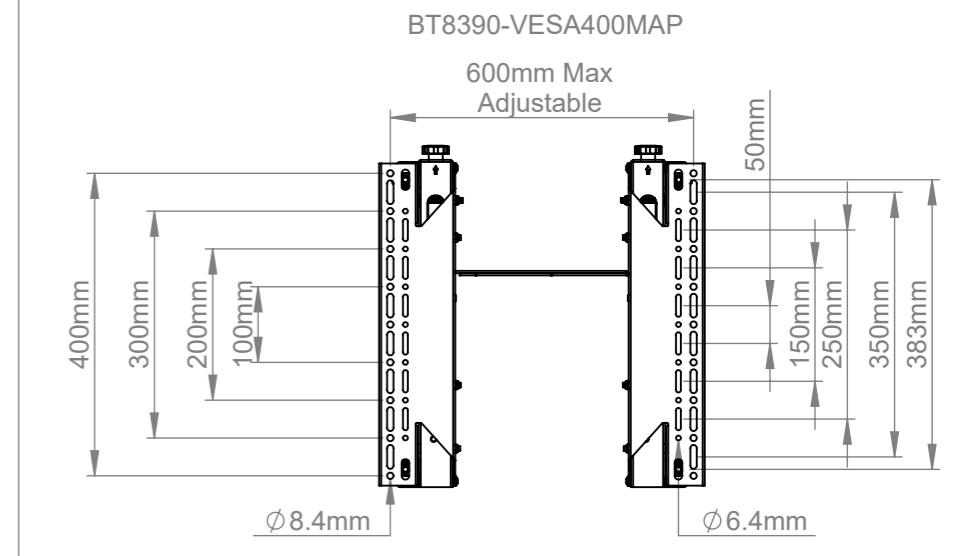

BT8390-VESA400MAP
Closed View

BT8390-VESA400MAP
Open View

BT8390-VESA400MAP
CLOSED

68.7mm (Tolerance ±1mm)
+/-10mm Depth Adjustment

BT8390-VESA400MAP
POP OUT

237.2mm (Tolerance ±1mm)
+/-10mm Depth Adjustment

B-Tech International Design & Manufacturing Limited
Part of the B-Tech International Group

B-Tech No: BT8351 (Example Shown: BT8351-S-L2X2-55-R78)

Title: Pop-Out Modular Freestanding Video Wall Mount

UNLESS OTHERWISE SPECIFIED DIMENSIONS ARE IN MILLIMETERS

Size: A3

Scale: 1:15

Sheet: 1 of 1

Revision: R00

Date: 04/10/2019

File Name: BTD-BT8351