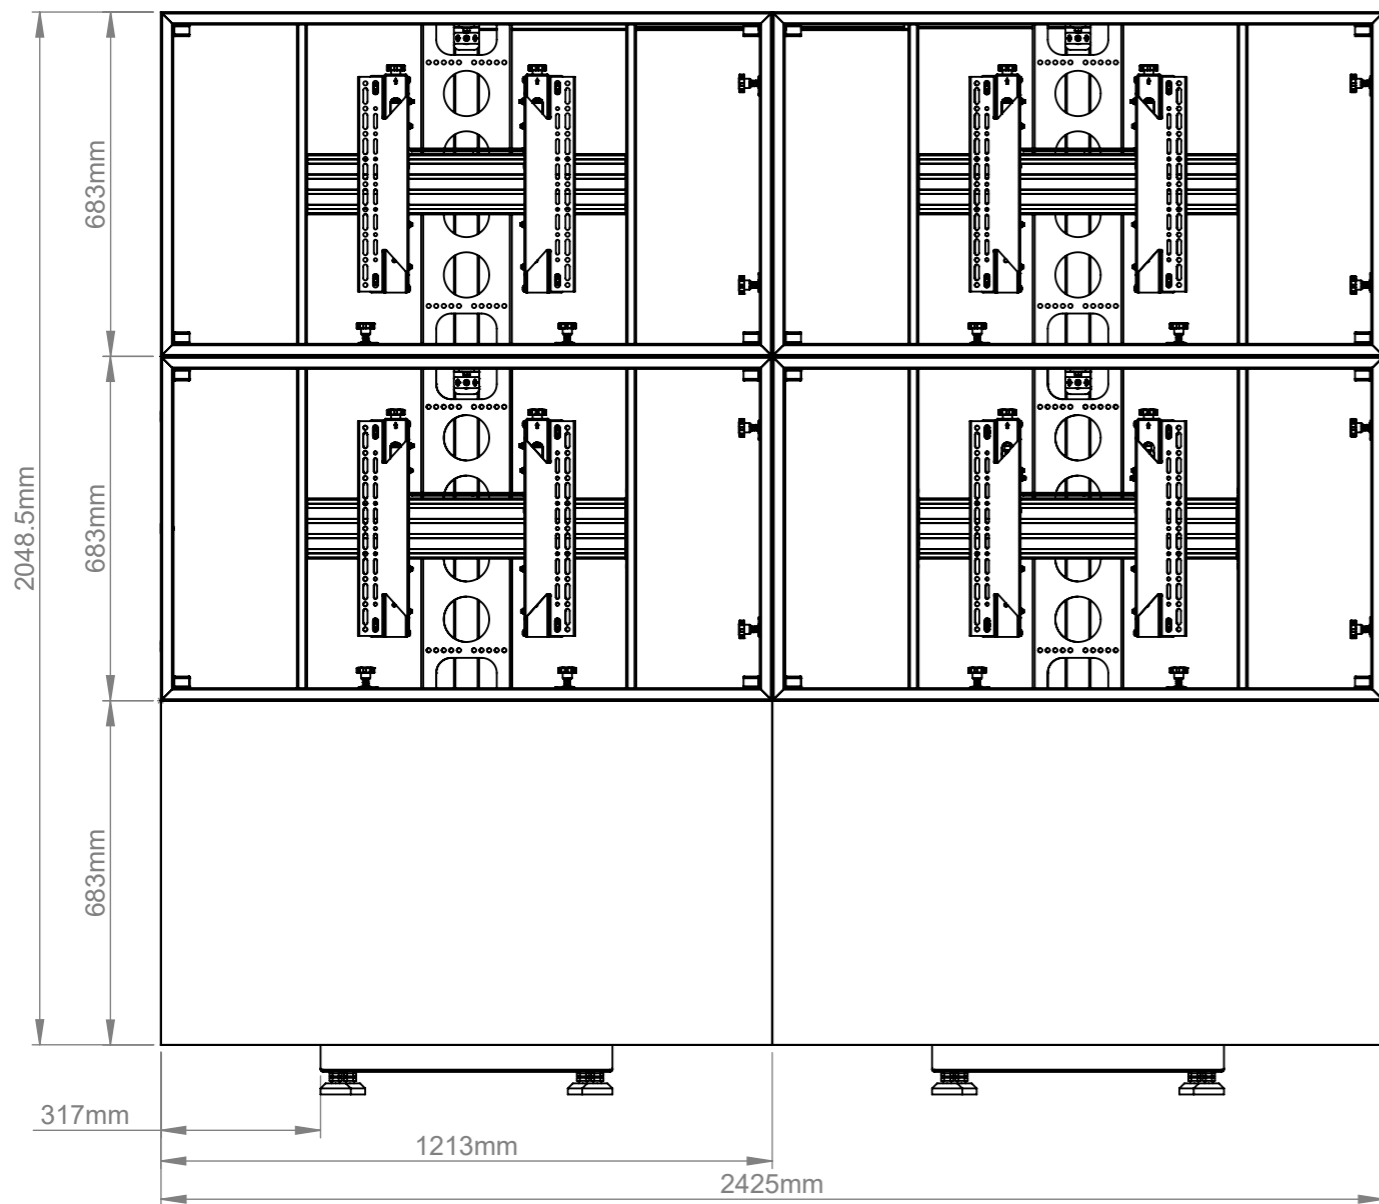

BT8390-VESA400MAP
Closed View

BT8390-VESA400MAP
Open View

BT8390-VESA400MAP
CLOSED

68.7mm (Tolerance ±1mm)
+/-10mm Depth Adjustment

BT8390-VESA400MAP
POP OUT

237.2mm (Tolerance ±1mm)
+/-10mm Depth Adjustment

B-Tech International Design & Manufacturing Limited
Part of the B-Tech International Group

B-Tech No: BT8351 (Example Shown: BT8351-S-L2X2-55-R78)

Title: Pop-Out Modular Freestanding Video Wall Mount

UNLESS OTHERWISE SPECIFIED DIMENSIONS ARE IN MILLIMETERS

Size: A3

Scale: 1:15

Sheet: 1 of 1

Revision: R00

Date: 04/10/2019

File Name: BTD-BT8351