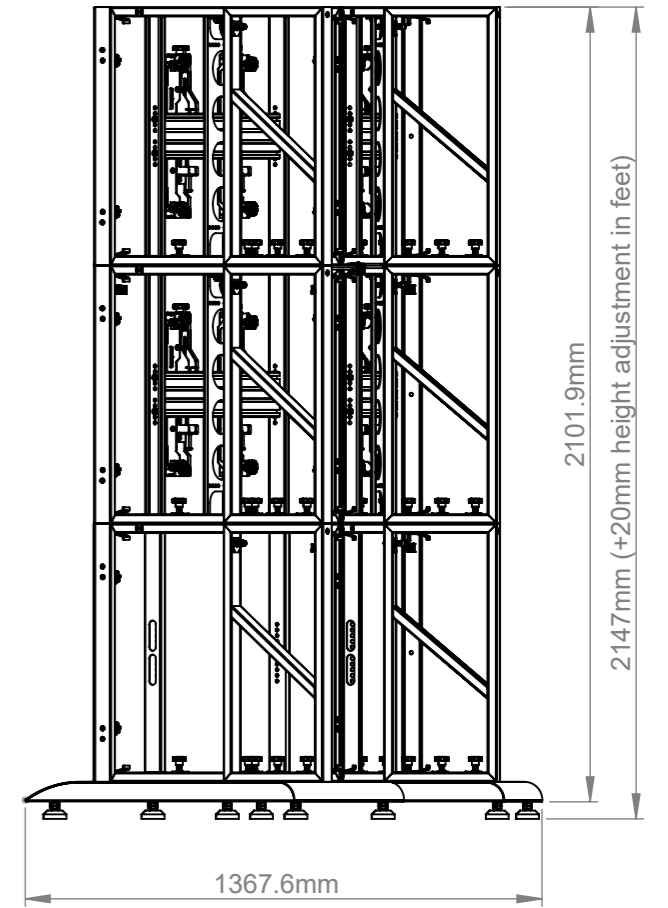

DETAIL A  
SCALE 1 : 2

BT8390-VESA400MAF

B-Tech International Design and Manufacturing Limited makes no representation or warranties, express or implied, with respect to the reuse of the data provided herewith, regardless of its format or the means of its transmission. B-Tech International Design and Manufacturing Limited makes every effort to provide accurate information, however there is no guarantee or representation to the user as to the accuracy, currency, suitability or reliability of this data. The user assumes all risks associated with its use. B-Tech International Design and Manufacturing Limited assumes no responsibility for actual or consequential damage incurred as a result of any user's reliance on this data.

<b>B-Tech International Design &amp; Manufacturing Limited</b> Part of the B-Tech International Group		<b>B-Tech No:</b> BT8352 (Example Shown: BT8352-S-L4X2-55-R78)
		<b>Title:</b> Modular Freestanding Curved Video Wall Mount
 UNLESS OTHERWISE SPECIFIED DIMENSIONS ARE IN MILLIMETERS	<b>Size:</b> A3	<b>Revision:</b> R00
	<b>Scale:</b> 1:20	<b>Date:</b> 22/07/2019
	<b>Sheet:</b> 1 of 1	<b>File Name:</b> BTD-BT8352