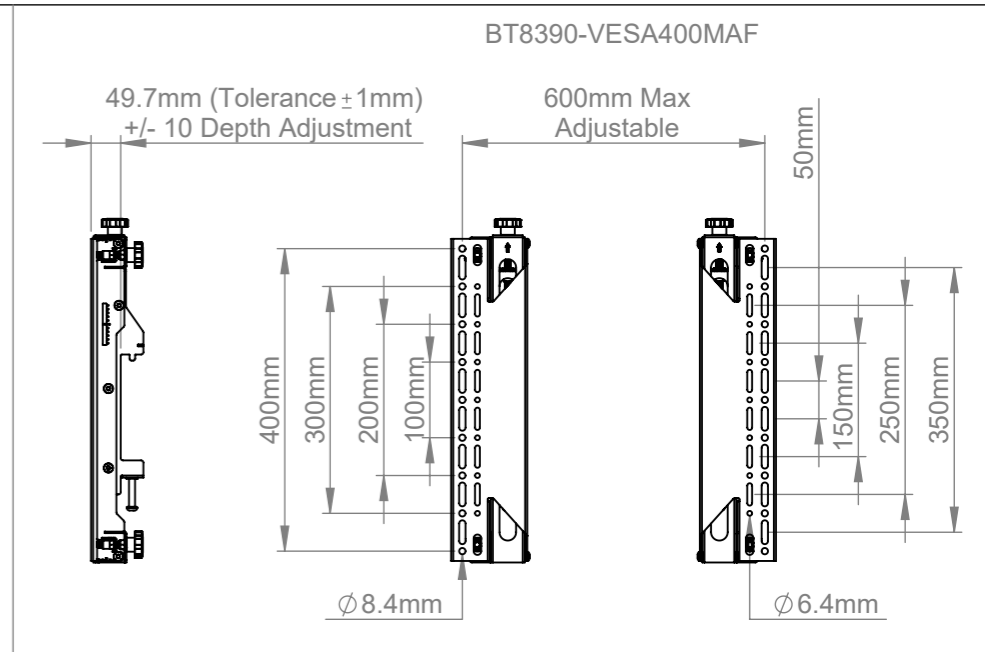

DETAIL A  
SCALE 1 : 2

BT8390-VESA400MAF

B-Tech International Design and Manufacturing Limited makes no representation or warranties, express or implied, with respect to the reuse of the data provided herewith, regardless of its format or the means of its transmission. B-Tech International Design and Manufacturing Limited makes every effort to provide accurate information, however there is no guarantee or representation to the user as to the accuracy, currency, suitability or reliability of this data. The user assumes all risks associated with its use. B-Tech International Design and Manufacturing Limited assumes no responsibility for actual or consequential damage incurred as a result of any user's reliance on this data.

<b>B-Tech International Design &amp; Manufacturing Limited</b> Part of the B-Tech International Group		<b>B-Tech No:</b> BT8352 (Example Shown: BT8352-S-L4X2-55-R78)
		<b>Title:</b> Modular Freestanding Curved Video Wall Mount
 UNLESS OTHERWISE SPECIFIED DIMENSIONS ARE IN MILLIMETERS	<b>Size:</b> A3	<b>Revision:</b> R00
	<b>Scale:</b> 1:20	<b>Date:</b> 22/07/2019
	<b>Sheet:</b> 1 of 1	<b>File Name:</b> BTD-BT8352