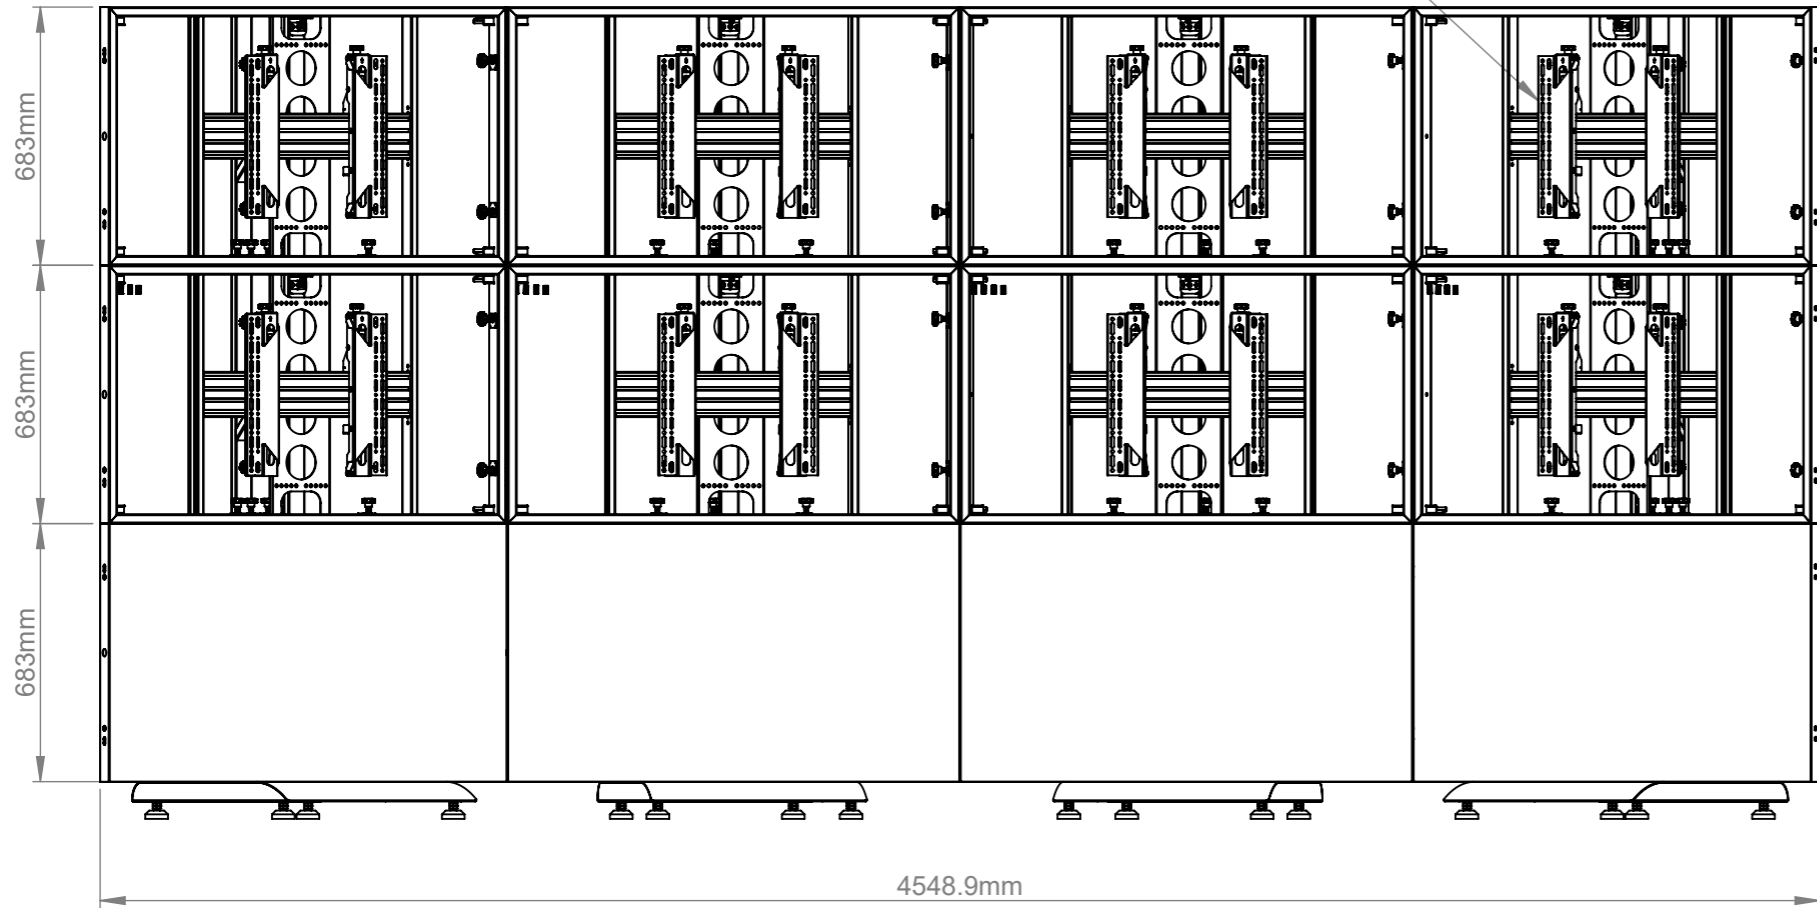

DETAIL A  
SCALE 1 : 2

BT8390-VESA400MAF

B-Tech International Design and Manufacturing Limited makes no representation or warranties, express or implied, with respect to the reuse of the data provided herewith, regardless of its format or the means of its transmission. B-Tech International Design and Manufacturing Limited makes every effort to provide accurate information, however there is no guarantee or representation to the user as to the accuracy, currency, suitability or reliability of this data. The user assumes all risks associated with its use. B-Tech International Design and Manufacturing Limited assumes no responsibility for actual or consequential damage incurred as a result of any user's reliance on this data.

<b>B-Tech International Design &amp; Manufacturing Limited</b> Part of the B-Tech International Group		<b>B-Tech No:</b> BT8352 (Example Shown: BT8352-S-L4X2-55-R78)
		<b>Title:</b> Modular Freestanding Curved Video Wall Mount
 UNLESS OTHERWISE SPECIFIED DIMENSIONS ARE IN MILLIMETERS	<b>Size:</b> A3	<b>Revision:</b> R00
	<b>Scale:</b> 1:20	<b>Date:</b> 22/07/2019
	<b>Sheet:</b> 1 of 1	<b>File Name:</b> BTD-BT8352