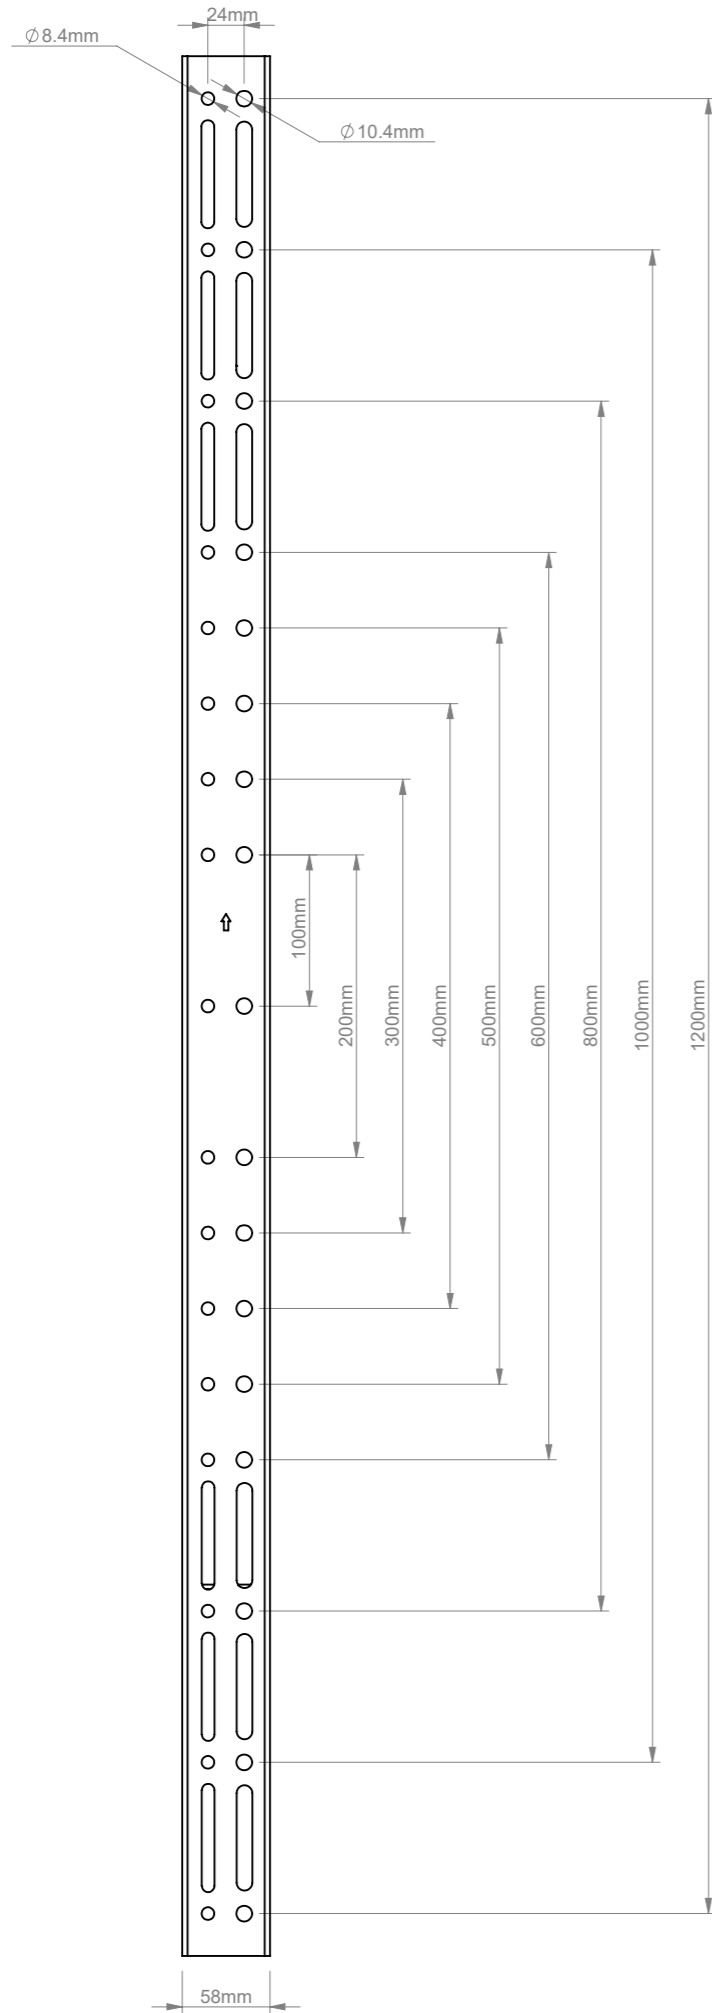

THE INFORMATION CONTAINED IN THIS DRAWING IS THE SOLE PROPERTY OF B-TECH INTERNATIONAL DESIGN AND MANUFACTURING LIMITED, ANY REPRODUCTION IN PART OR WHOLE WITHOUT THE WRITTEN PERMISSION OF B-TECH INTERNATIONAL DESIGN AND MANUFACTURING LIMITED IS PROHIBITED.

B-Tech International Design and Manufacturing Limited		B-Tech No: BT8390-VESA1200F
Part of the B-Tech International Group of Companies		Version: V1.0
 UNLESS OTHERWISE SPECIFIED DIMENSIONS ARE IN MILLIMETERS	Size: A3	Title: XL Vertical Arm Mount (VESA1200)
	Scale: 1:5	Revision: 0.1
Sheet: 1 of 1	Date: 10/11/2016	File Name: BTD-BT8390-VESA1200F-R0.1