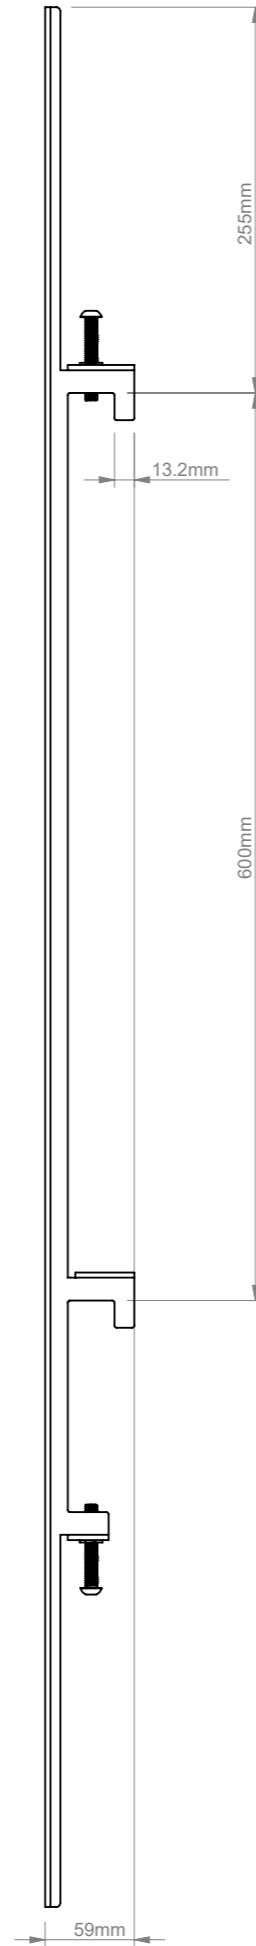

THE INFORMATION CONTAINED IN THIS DRAWING IS THE SOLE PROPERTY OF B-TECH INTERNATIONAL DESIGN AND MANUFACTURING LIMITED, ANY REPRODUCTION IN PART OR WHOLE WITHOUT THE WRITTEN PERMISSION OF B-TECH INTERNATIONAL DESIGN AND MANUFACTURING LIMITED IS PROHIBITED.

B-Tech International Design and Manufacturing Limited		B-Tech No: BT8390-VESA1200F
Part of the B-Tech International Group of Companies		Version: V1.0
 UNLESS OTHERWISE SPECIFIED DIMENSIONS ARE IN MILLIMETERS	Size: A3	Title: XL Vertical Arm Mount (VESA1200)
	Scale: 1:5	Revision: 0.1
Sheet: 1 of 1	Date: 10/11/2016	File Name: BTD-BT8390-VESA1200F-R0.1