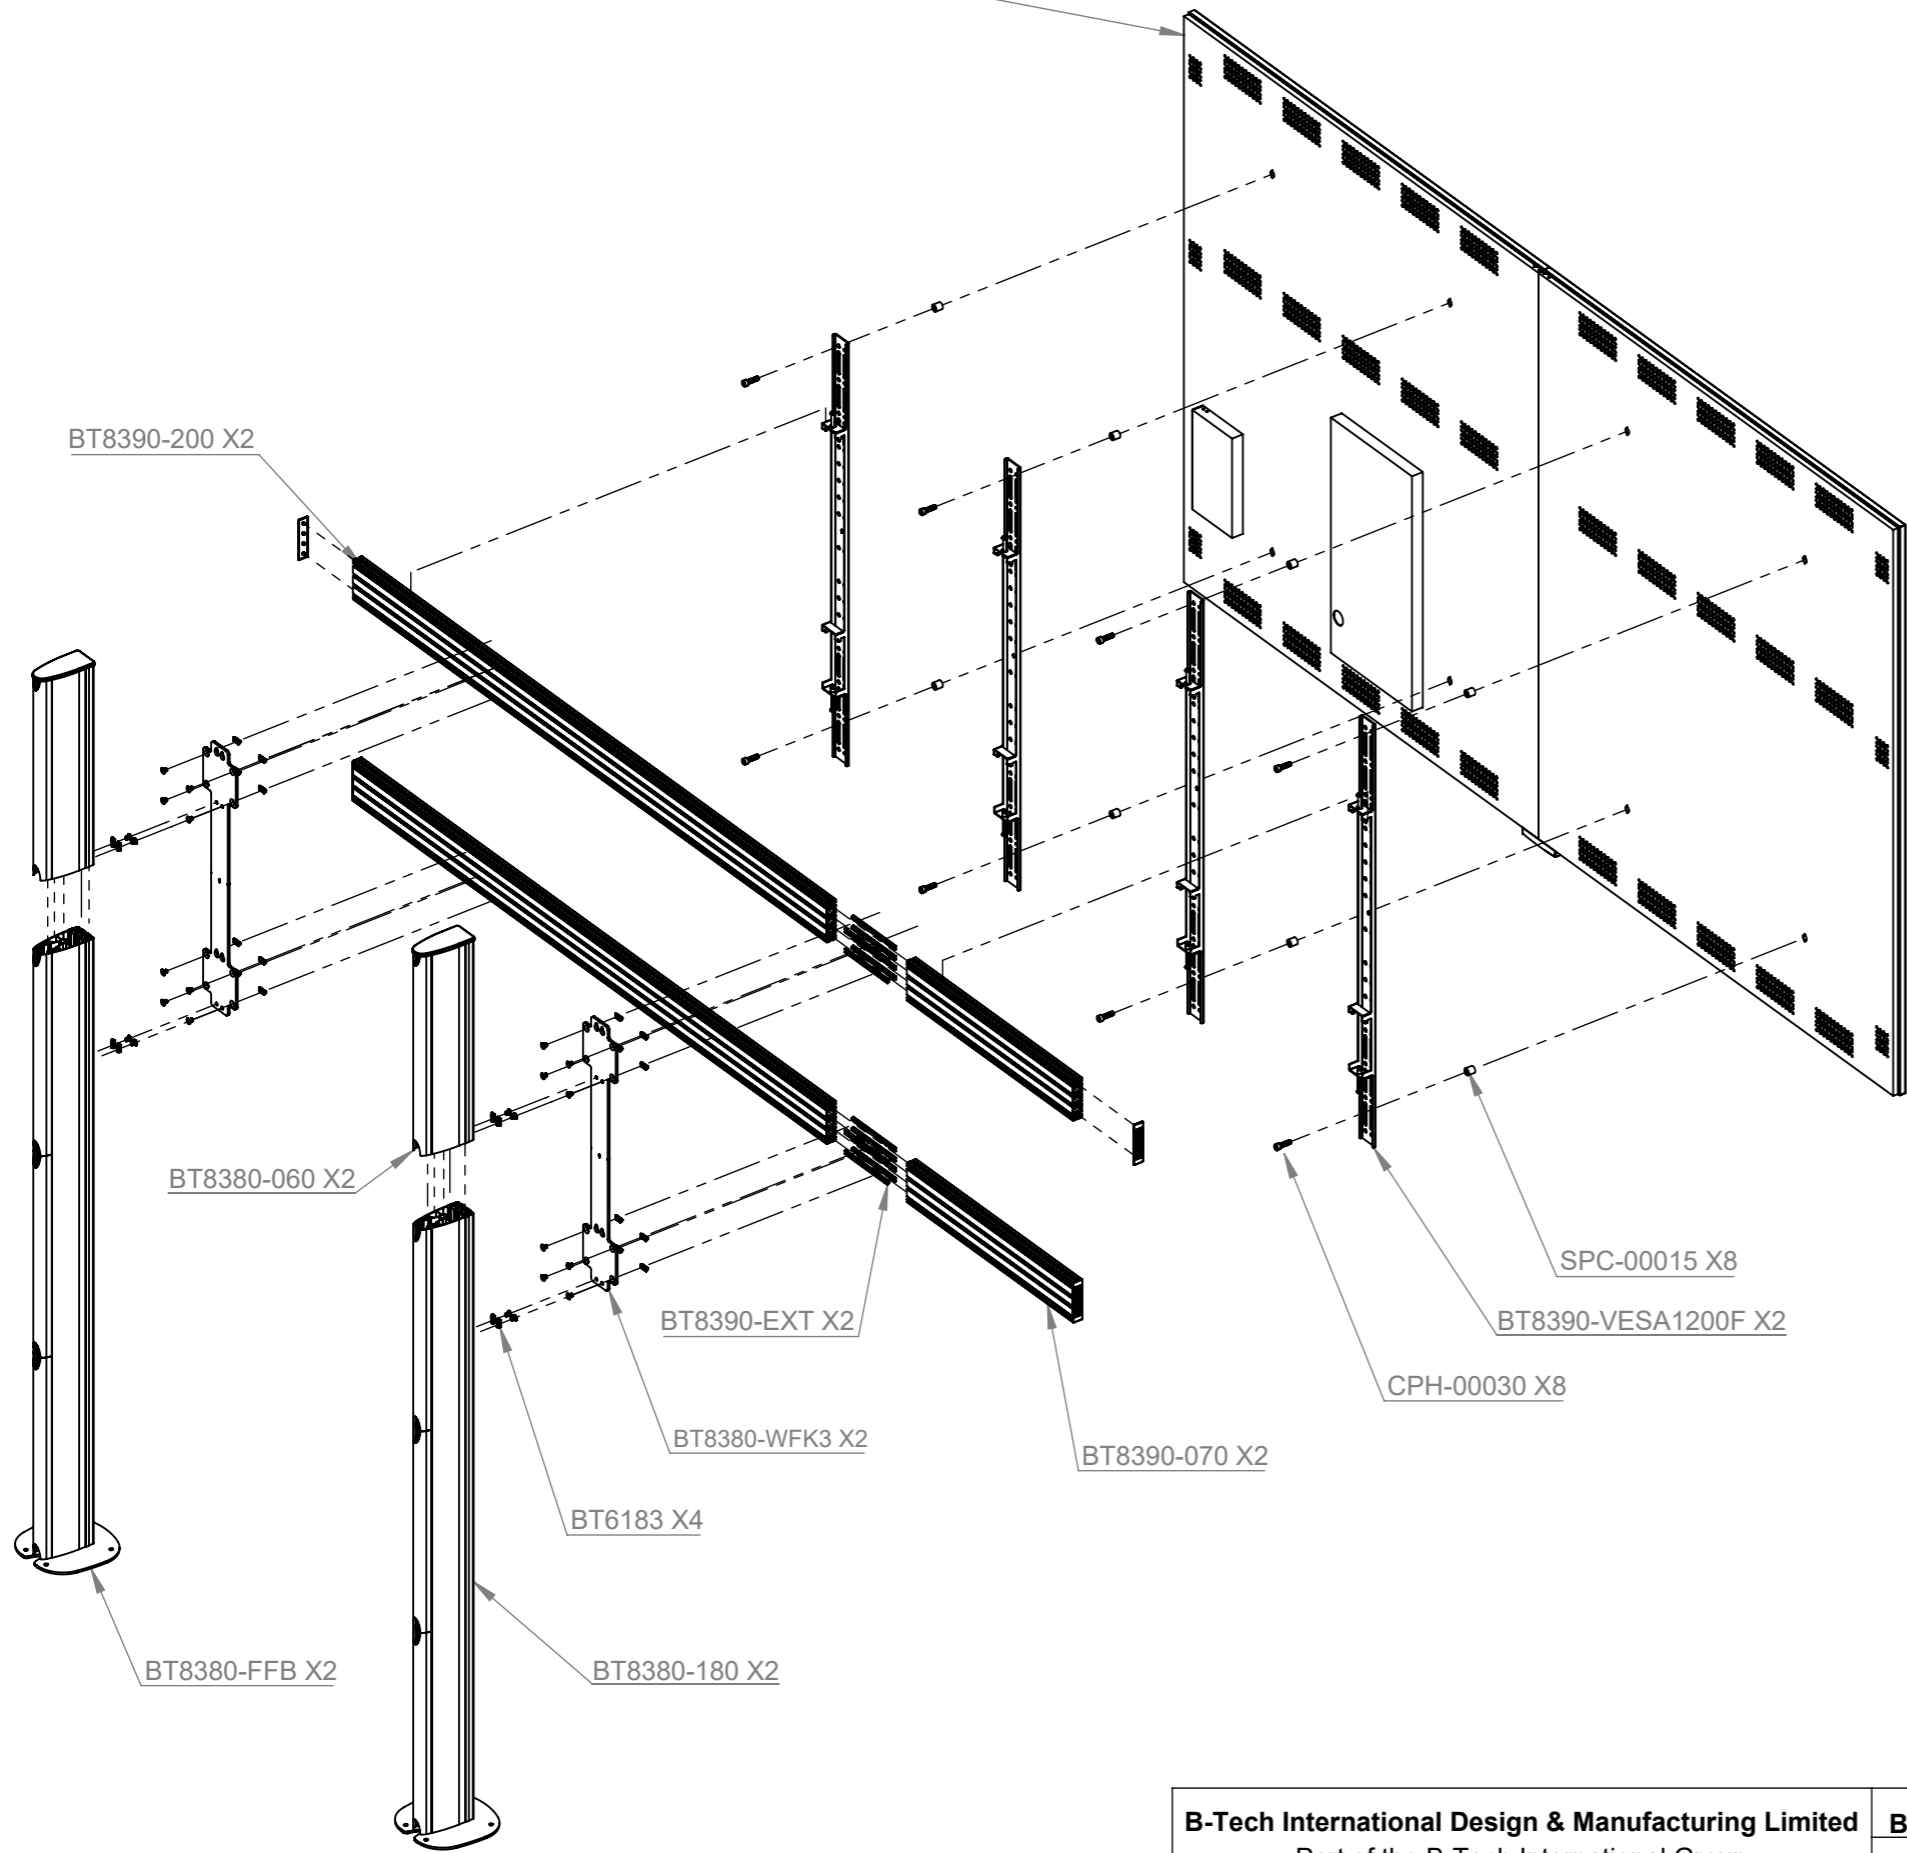

- Desired screen height can be altered to suit your requirements by raising or lowering the BT8390-WFK3
 - To reduce the distance from the floor to the bottom edge of the display, discard the BT8380-060 0.6m column to achieve a new distance of 115mm to 600mm

B-Tech International Design & Manufacturing Limited Part of the B-Tech International Group		B-Tech No: BT83LAEB015-B
		Title: Bolt Down Stand for 136 inch LG LED All-in-One Essential Series
 UNLESS OTHERWISE SPECIFIED DIMENSIONS ARE IN MILLIMETERS	Size: A3	Revision: R00
	Scale: 1:19	Date: 18/12/2020
	Sheet: 1 of 2	File Name: BTD-BT83LAEB015-B

LG AIO Series LAEB136 outer case 3004.6x1692.1x69mm 162Kg RM M10x35mm

B-Tech International Design & Manufacturing Limited Part of the B-Tech International Group		B-Tech No:	BT83LAEB015-B
		Title:	Bolt Down Stand for 136 inch LG LED All-in-One Essential Series
	UNLESS OTHERWISE SPECIFIED DIMENSIONS ARE IN MILLIMETERS	Size:	A3
		Scale:	1 : 19
		Sheet:	2 of 2
		Revision:	R00
		Date:	18/12/2020
		File Name:	BTD-BT83LAEB015-B