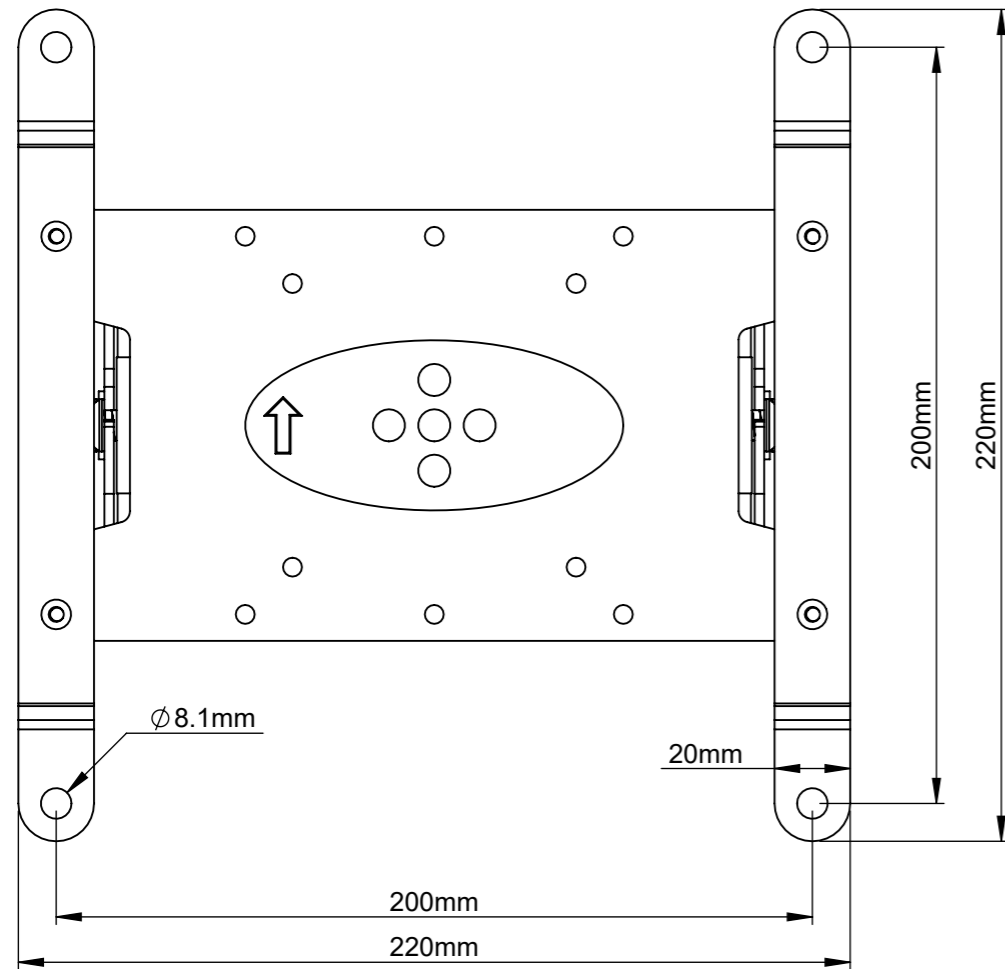

ISOMETRIC VIEW

B-Tech International Design & Manufacturing Limited
Part of the B-Tech International Group

B-Tech No: BT8420

Title: Adjustable Drop Flat Screen Ceiling Mount

UNLESS OTHERWISE SPECIFIED DIMENSIONS ARE IN MILLIMETERS

Size: A3

Scale: 1:5

Sheet: 1 of 2

Revision: R00

Date: 4/13/2021

File Name: BTD-BT8420

INTERFACE PLATE WITHOUT ADAPTOR ARMS (SCALE 1 : 2)

INTERFACE WITH ADAPTOR ARMS (SCALE 1 : 2)

MAXIMUM DOWNWARD TILT
(WITH AND WITHOUT ADAPTORS)
(SCALE 1:5)

MAXIMUM UPWARD TILT
(WITH ADAPTORS)
(SCALE 1:5)

MAXIMUM UPWARD TILT
(WITHOUT ADAPTORS)
(SCALE 1:5)

B-Tech International Design & Manufacturing Limited
Part of the B-Tech International Group

B-Tech No: BT8420

Title: Adjustable Drop Flat Screen Ceiling Mount

UNLESS OTHERWISE SPECIFIED DIMENSIONS ARE IN MILLIMETERS

Size: A3
Scale: See views
Sheet: 2 of 2

Revision: R00
Date: 4/13/2021
File Name: BTD-BT8420