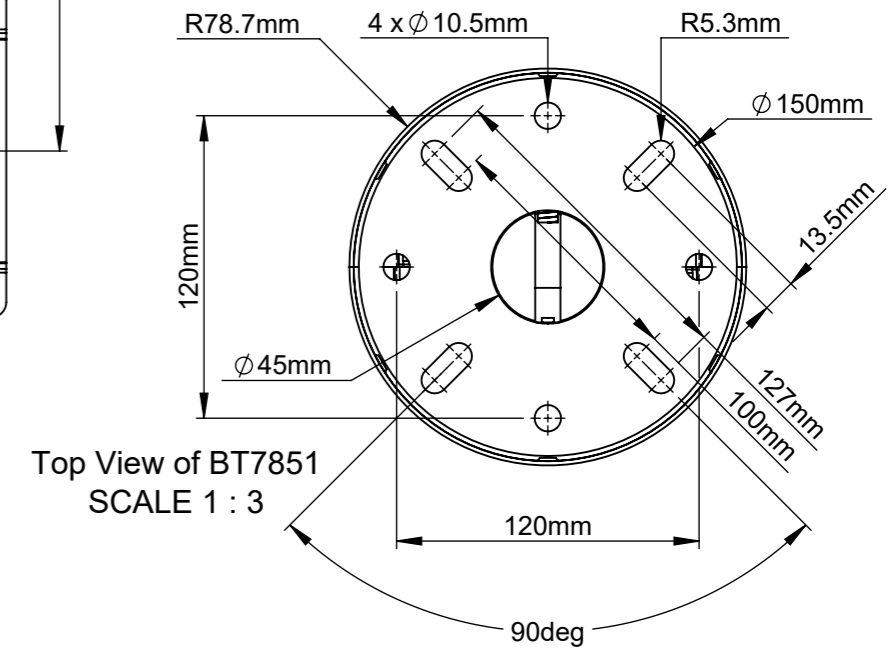

ISOMETRIC VIEW

B-Tech International Design & Manufacturing Limited
Part of the B-Tech International Group

B-Tech No: BT8420

Title: Adjustable Drop Flat Screen Ceiling Mount

UNLESS OTHERWISE SPECIFIED DIMENSIONS ARE IN MILLIMETERS

Size: A3

Scale: 1:5

Sheet: 1 of 2

Revision: R00

Date: 4/13/2021

File Name: BTD-BT8420

INTERFACE PLATE WITHOUT ADAPTOR ARMS (SCALE 1 : 2)

INTERFACE WITH ADAPTOR ARMS (SCALE 1 : 2)

MAXIMUM DOWNWARD TILT
(WITH AND WITHOUT ADAPTORS)
(SCALE 1:5)

MAXIMUM UPWARD TILT
(WITH ADAPTORS)
(SCALE 1:5)

MAXIMUM UPWARD TILT
(WITHOUT ADAPTORS)
(SCALE 1:5)

B-Tech International Design & Manufacturing Limited
Part of the B-Tech International Group

B-Tech No: BT8420

Title: Adjustable Drop Flat Screen Ceiling Mount

UNLESS OTHERWISE SPECIFIED DIMENSIONS ARE IN MILLIMETERS

Size: A3
Scale: See views
Sheet: 2 of 2

Revision: R00
Date: 4/13/2021
File Name: BTD-BT8420