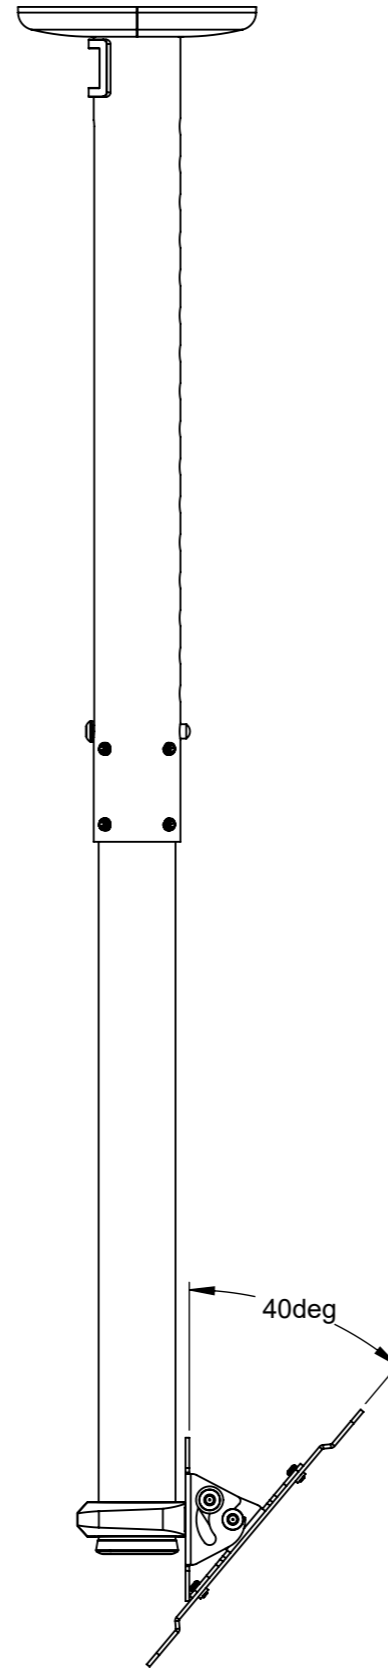

ISOMETRIC VIEW

B-Tech International Design & Manufacturing Limited
Part of the B-Tech International Group

B-Tech No: BT8420

Title: Adjustable Drop Flat Screen Ceiling Mount

UNLESS OTHERWISE SPECIFIED DIMENSIONS ARE IN MILLIMETERS

Size: A3

Scale: 1:5

Sheet: 1 of 2

Revision: R00

Date: 4/13/2021

File Name: BTD-BT8420

INTERFACE PLATE WITHOUT ADAPTOR ARMS (SCALE 1 : 2)

INTERFACE WITH ADAPTOR ARMS (SCALE 1 : 2)

MAXIMUM DOWNWARD TILT
(WITH AND WITHOUT ADAPTORS)
(SCALE 1:5)

MAXIMUM UPWARD TILT
(WITH ADAPTORS)
(SCALE 1:5)

MAXIMUM UPWARD TILT
(WITHOUT ADAPTORS)
(SCALE 1:5)

B-Tech International Design & Manufacturing Limited
Part of the B-Tech International Group

B-Tech No: BT8420

Title: Adjustable Drop Flat Screen Ceiling Mount

UNLESS OTHERWISE SPECIFIED DIMENSIONS ARE IN MILLIMETERS

Size: A3
Scale: See views
Sheet: 2 of 2

Revision: R00
Date: 4/13/2021
File Name: BTD-BT8420