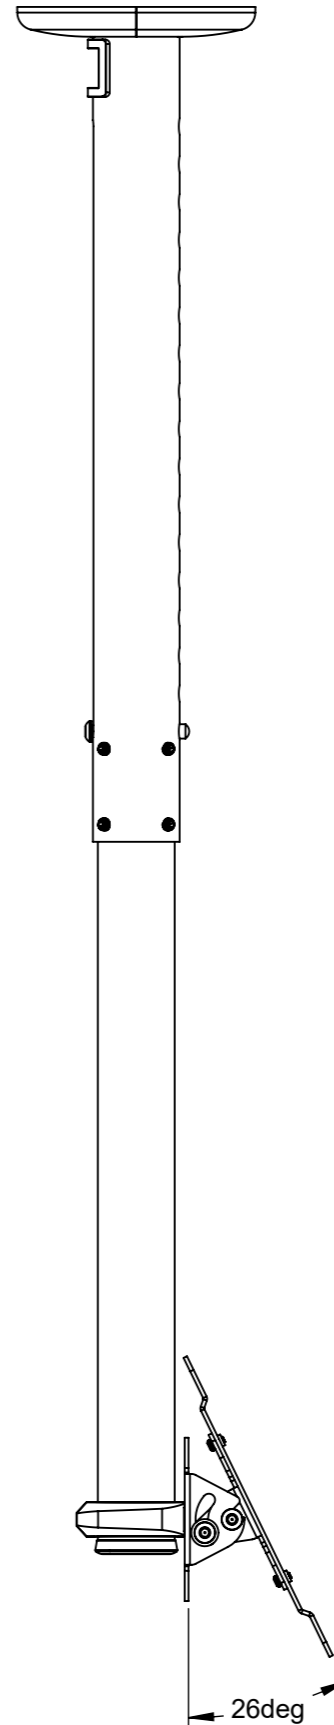

ISOMETRIC VIEW

B-Tech International Design & Manufacturing Limited
Part of the B-Tech International Group

B-Tech No: BT8420

Title: Adjustable Drop Flat Screen Ceiling Mount

UNLESS OTHERWISE SPECIFIED DIMENSIONS ARE IN MILLIMETERS

Size: A3

Scale: 1:5

Sheet: 1 of 2

Revision: R00

Date: 4/13/2021

File Name: BTD-BT8420

INTERFACE PLATE WITHOUT ADAPTOR ARMS (SCALE 1 : 2)

INTERFACE WITH ADAPTOR ARMS (SCALE 1 : 2)

MAXIMUM DOWNWARD TILT
(WITH AND WITHOUT ADAPTORS)
(SCALE 1:5)

MAXIMUM UPWARD TILT
(WITH ADAPTORS)
(SCALE 1:5)

MAXIMUM UPWARD TILT
(WITHOUT ADAPTORS)
(SCALE 1:5)

B-Tech International Design & Manufacturing Limited
Part of the B-Tech International Group

B-Tech No: BT8420

Title: Adjustable Drop Flat Screen Ceiling Mount

UNLESS OTHERWISE SPECIFIED DIMENSIONS ARE IN MILLIMETERS

Size: A3
Scale: See views
Sheet: 2 of 2

Revision: R00
Date: 4/13/2021
File Name: BTD-BT8420