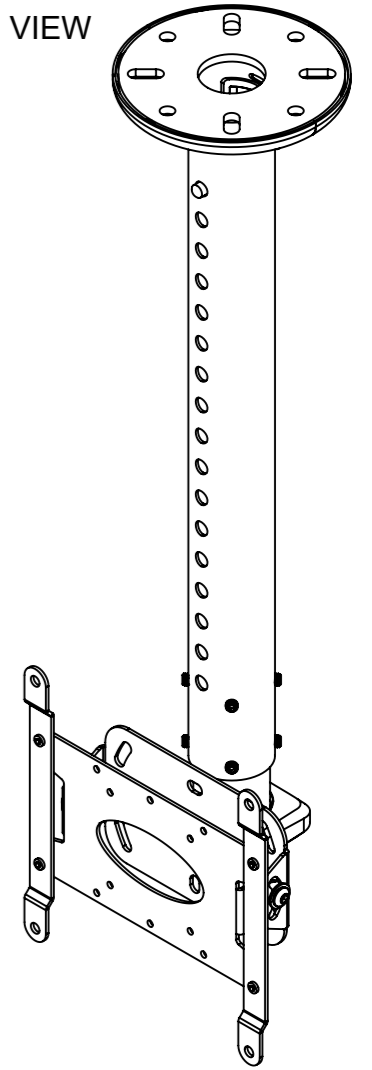

ISOMETRIC VIEW

B-Tech International Design & Manufacturing Limited
Part of the B-Tech International Group

B-Tech No: BT8420

Title: Adjustable Drop Flat Screen Ceiling Mount

UNLESS OTHERWISE SPECIFIED DIMENSIONS ARE IN MILLIMETERS

Size: A3

Scale: 1:5

Sheet: 1 of 2

Revision: R00

Date: 4/13/2021

File Name: BTD-BT8420

INTERFACE PLATE WITHOUT ADAPTOR ARMS (SCALE 1 : 2)

INTERFACE WITH ADAPTOR ARMS (SCALE 1 : 2)

B-Tech No: BT8420

Title: Adjustable Drop Flat Screen Ceiling Mount

UNLESS OTHERWISE SPECIFIED DIMENSIONS ARE IN MILLIMETERS

Size: A3
Scale: See views
Sheet: 2 of 2

Revision: R00
Date: 4/13/2021
File Name: BTD-BT8420