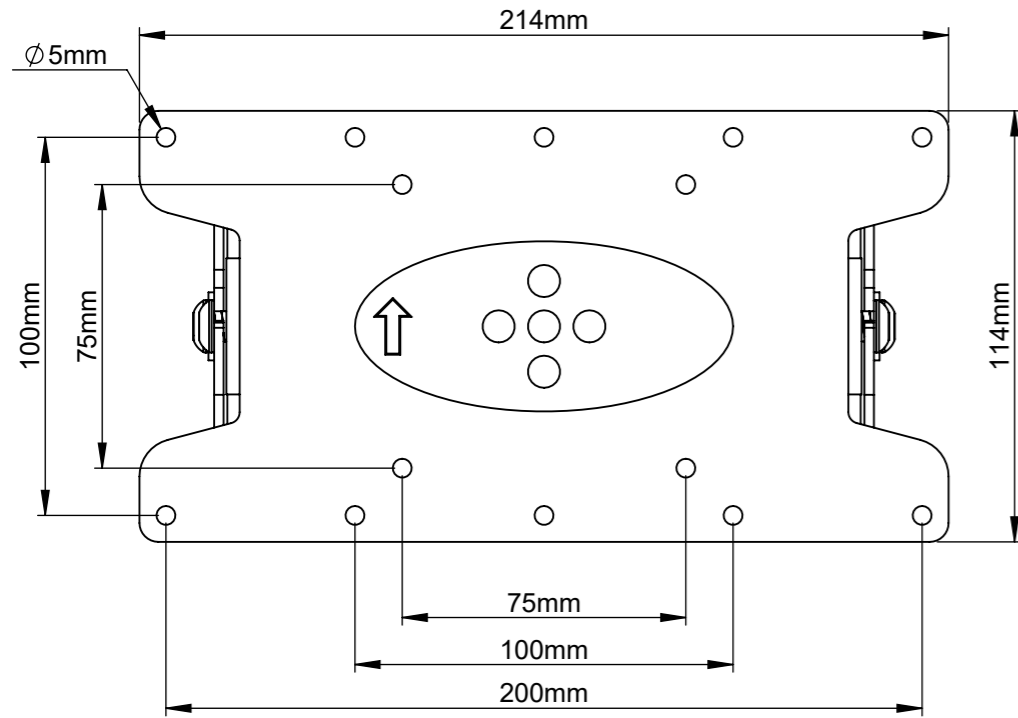

ISOMETRIC VIEW

B-Tech International Design & Manufacturing Limited
Part of the B-Tech International Group

B-Tech No: BT8420

Title: Adjustable Drop Flat Screen Ceiling Mount

UNLESS OTHERWISE SPECIFIED DIMENSIONS ARE IN MILLIMETERS

Size: A3

Scale: 1:5

Sheet: 1 of 2

Revision: R00

Date: 4/13/2021

File Name: BTD-BT8420

INTERFACE PLATE WITHOUT ADAPTOR ARMS (SCALE 1 : 2)

INTERFACE WITH ADAPTOR ARMS (SCALE 1 : 2)

MAXIMUM DOWNWARD TILT
(WITH AND WITHOUT ADAPTORS)
(SCALE 1:5)

MAXIMUM UPWARD TILT
(WITH ADAPTORS)
(SCALE 1:5)

MAXIMUM UPWARD TILT
(WITHOUT ADAPTORS)
(SCALE 1:5)

B-Tech International Design & Manufacturing Limited
Part of the B-Tech International Group

B-Tech No: BT8420

Title: Adjustable Drop Flat Screen Ceiling Mount

UNLESS OTHERWISE SPECIFIED DIMENSIONS ARE IN MILLIMETERS

Size: A3
Scale: See views
Sheet: 2 of 2

Revision: R00
Date: 4/13/2021
File Name: BTD-BT8420