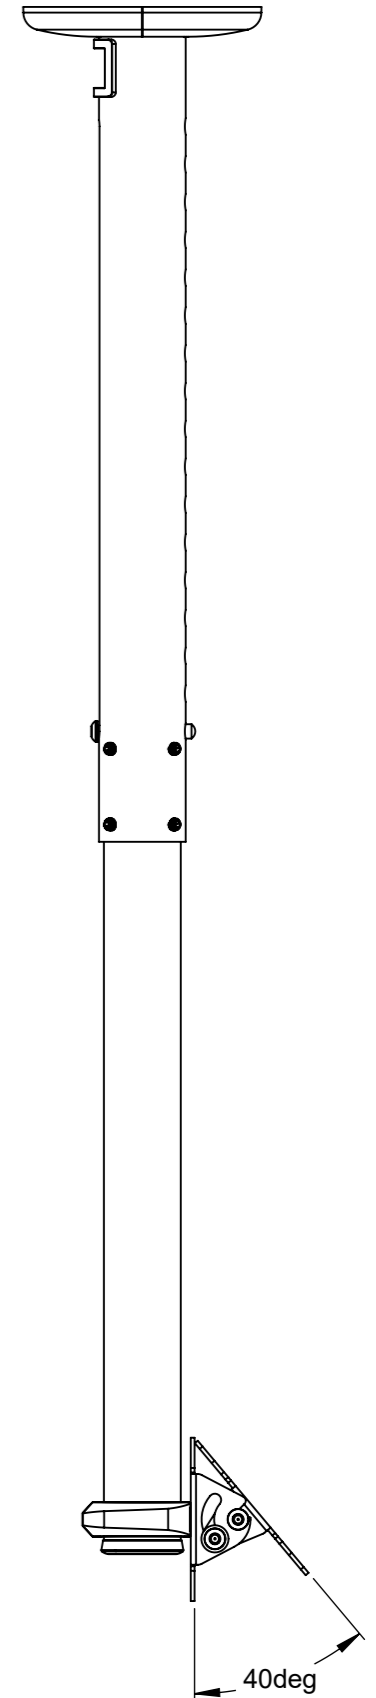

ISOMETRIC VIEW

B-Tech International Design & Manufacturing Limited
Part of the B-Tech International Group

B-Tech No: BT8420

Title: Adjustable Drop Flat Screen Ceiling Mount

UNLESS OTHERWISE SPECIFIED DIMENSIONS ARE IN MILLIMETERS

Size: A3

Scale: 1:5

Sheet: 1 of 2

Revision: R00

Date: 4/13/2021

File Name: BTD-BT8420

INTERFACE PLATE WITHOUT ADAPTOR ARMS (SCALE 1 : 2)

INTERFACE WITH ADAPTOR ARMS (SCALE 1 : 2)

MAXIMUM DOWNWARD TILT
(WITH AND WITHOUT ADAPTORS)
(SCALE 1:5)

MAXIMUM UPWARD TILT
(WITH ADAPTORS)
(SCALE 1:5)

MAXIMUM UPWARD TILT
(WITHOUT ADAPTORS)
(SCALE 1:5)

B-Tech International Design & Manufacturing Limited
Part of the B-Tech International Group

B-Tech No: BT8420

Title: Adjustable Drop Flat Screen Ceiling Mount

UNLESS OTHERWISE SPECIFIED DIMENSIONS ARE IN MILLIMETERS

Size: A3
Scale: See views
Sheet: 2 of 2

Revision: R00
Date: 4/13/2021
File Name: BTD-BT8420