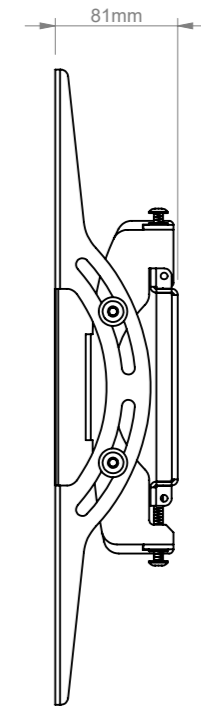

THE INFORMATION CONTAINED IN THIS DRAWING IS THE SOLE PROPERTY OF B-TECH INTERNATIONAL DESIGN AND MANUFACTURING LIMITED, ANY REPRODUCTION IN PART OR WHOLE WITHOUT THE WRITTEN PERMISSION OF B-TECH INTERNATIONAL DESIGN AND MANUFACTURING LIMITED IS PROHIBITED.

+15° tilt

-15° tilt

| | | |
|---|-----------------------|---|
| B-Tech International Design and Manufacturing Limited | | B-Tech No: BT8431 |
| Part of the B-Tech International Group of Companies | | Version: 3.1 |
|  UNLESS OTHERWISE SPECIFIED DIMENSIONS ARE IN MILLIMETERS | Size: A3 | Title: Universal Flat Screen Wall Mount with Tilt (Medium) |
| | Scale: 1:5 | Revision: 0.3 |
| Sheet: 1 of 1 | Date: 17/02/17 | File Name: BTD-BT8431-R0.3 |