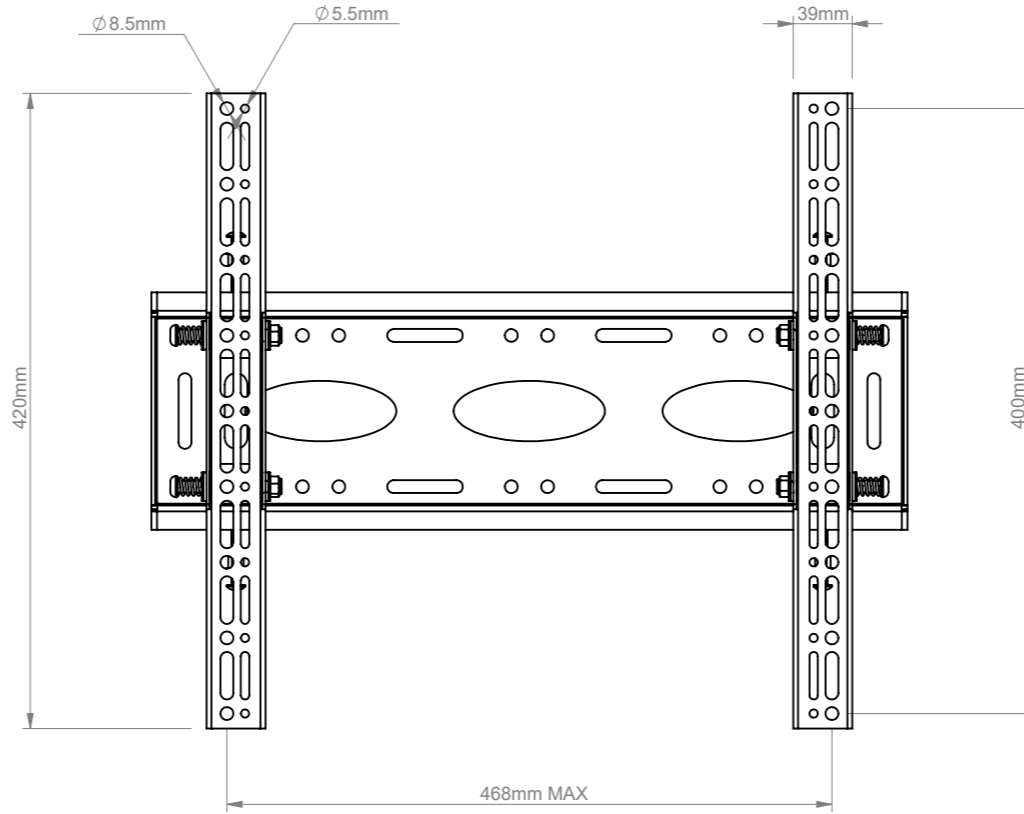

+15° tilt

-15° tilt

| | | |
|---|-----------------------|---|
| B-Tech International Design and Manufacturing Limited | | B-Tech No: BT8431 |
| Part of the B-Tech International Group of Companies | | Version: 3.1 |
|  UNLESS OTHERWISE SPECIFIED DIMENSIONS ARE IN MILLIMETERS | Size: A3 | Title: Universal Flat Screen Wall Mount with Tilt (Medium) |
| | Scale: 1:5 | Revision: 0.3 |
| Sheet: 1 of 1 | Date: 17/02/17 | File Name: BTD-BT8431-R0.3 |