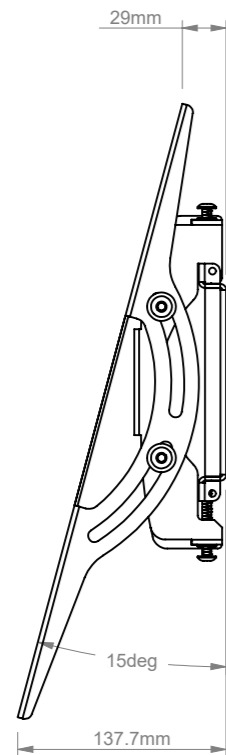

THE INFORMATION CONTAINED IN THIS DRAWING IS THE SOLE PROPERTY OF B-TECH INTERNATIONAL DESIGN AND MANUFACTURING LIMITED, ANY REPRODUCTION IN PART OR WHOLE WITHOUT THE WRITTEN PERMISSION OF B-TECH INTERNATIONAL DESIGN AND MANUFACTURING LIMITED IS PROHIBITED.

+15° tilt

-15° tilt

| | | |
|---|-----------------------|---|
| B-Tech International Design and Manufacturing Limited | | B-Tech No: BT8431 |
| Part of the B-Tech International Group of Companies | | Version: 3.1 |
|  UNLESS OTHERWISE SPECIFIED DIMENSIONS ARE IN MILLIMETERS | Size: A3 | Title: Universal Flat Screen Wall Mount with Tilt (Medium) |
| | Scale: 1:5 | Revision: 0.3 |
| Sheet: 1 of 1 | Date: 17/02/17 | File Name: BTD-BT8431-R0.3 |