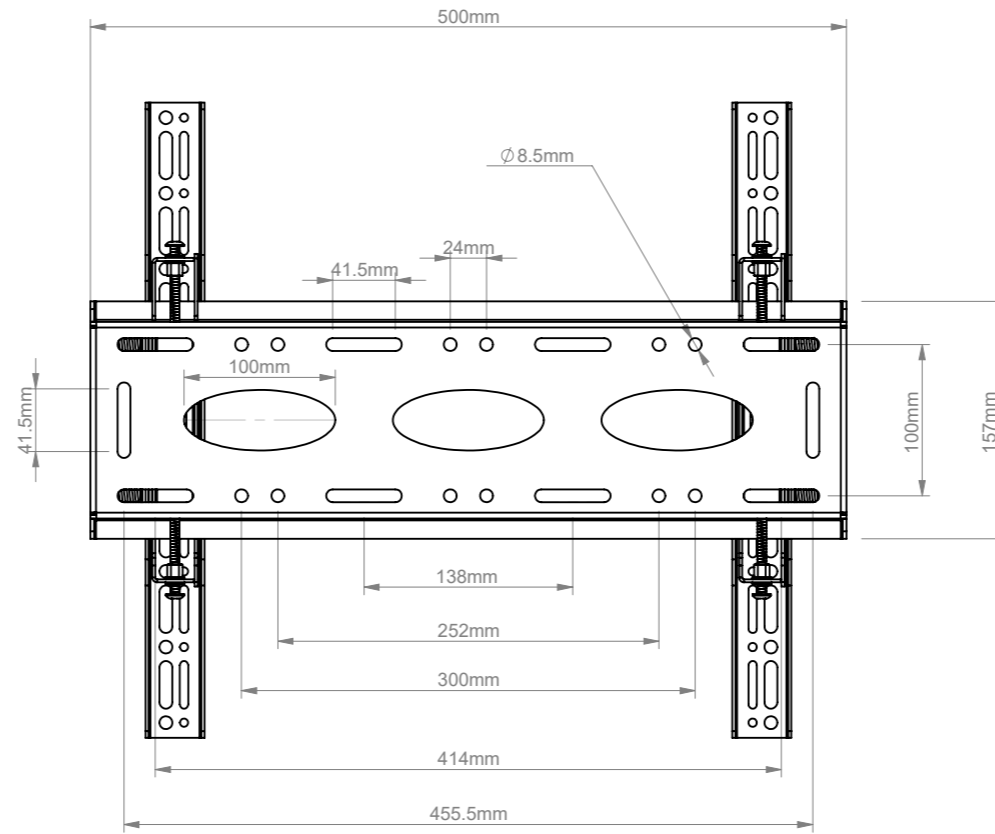

+15° tilt

-15° tilt

| | | |
|---|-----------------------|---|
| B-Tech International Design and Manufacturing Limited | | B-Tech No: BT8431 |
| Part of the B-Tech International Group of Companies | | Version: 3.1 |
|  UNLESS OTHERWISE SPECIFIED DIMENSIONS ARE IN MILLIMETERS | Size: A3 | Title: Universal Flat Screen Wall Mount with Tilt (Medium) |
| | Scale: 1:5 | Revision: 0.3 |
| Sheet: 1 of 1 | Date: 17/02/17 | File Name: BTD-BT8431-R0.3 |