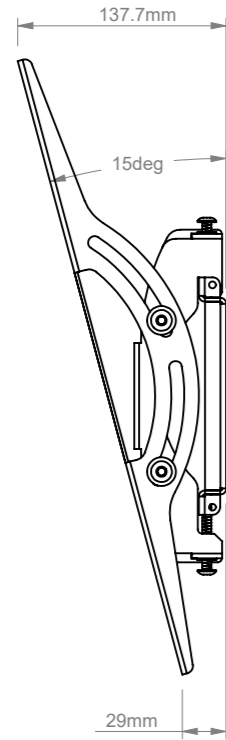

THE INFORMATION CONTAINED IN THIS DRAWING IS THE SOLE PROPERTY OF B-TECH INTERNATIONAL DESIGN AND MANUFACTURING LIMITED, ANY REPRODUCTION IN PART OR WHOLE WITHOUT THE WRITTEN PERMISSION OF B-TECH INTERNATIONAL DESIGN AND MANUFACTURING LIMITED IS PROHIBITED.

+15° tilt

-15° tilt

| | | |
|---|-----------------------|---|
| B-Tech International Design and Manufacturing Limited | | B-Tech No: BT8431 |
| Part of the B-Tech International Group of Companies | | Version: 3.1 |
|  UNLESS OTHERWISE SPECIFIED DIMENSIONS ARE IN MILLIMETERS | Size: A3 | Title: Universal Flat Screen Wall Mount with Tilt (Medium) |
| | Scale: 1:5 | Revision: 0.3 |
| Sheet: 1 of 1 | Date: 17/02/17 | File Name: BTD-BT8431-R0.3 |