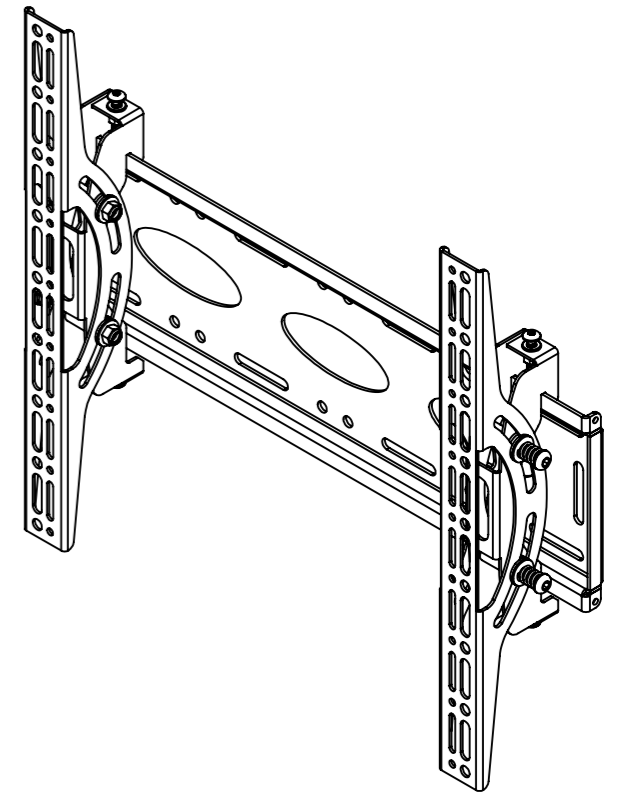

+15° tilt

-15° tilt

| | | |
|---|-----------------------|---|
| B-Tech International Design and Manufacturing Limited | | B-Tech No: BT8431 |
| Part of the B-Tech International Group of Companies | | Version: 3.1 |
|  UNLESS OTHERWISE SPECIFIED DIMENSIONS ARE IN MILLIMETERS | Size: A3 | Title: Universal Flat Screen Wall Mount with Tilt (Medium) |
| | Scale: 1:5 | Revision: 0.3 |
| Sheet: 1 of 1 | Date: 17/02/17 | File Name: BTD-BT8431-R0.3 |