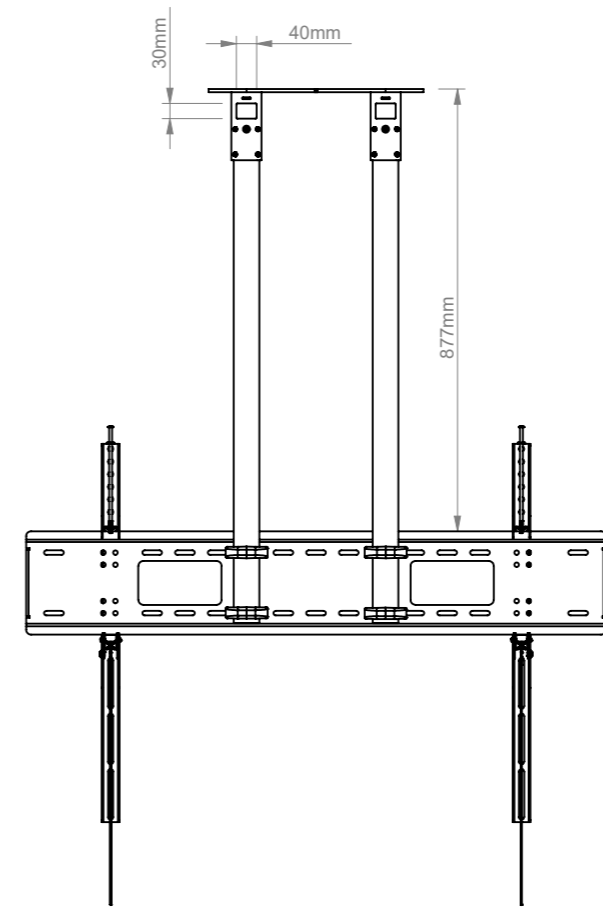

THE INFORMATION CONTAINED IN THIS DRAWING IS THE SOLE PROPERTY OF B-TECH INTERNATIONAL DESIGN AND MANUFACTURING LIMITED, ANY REPRODUCTION IN PART OR WHOLE WITHOUT THE WRITTEN PERMISSION OF B-TECH INTERNATIONAL DESIGN AND MANUFACTURING LIMITED IS PROHIBITED.

<b>B-Tech International Design and Manufacturing Limited</b>		<b>B-Tech No:</b> BT8448-100
Part of the B-Tech International Group of Companies		<b>Version:</b> 1.0
 UNLESS OTHERWISE SPECIFIED DIMENSIONS ARE IN MILLIMETERS	<b>Size:</b> A3	<b>Title:</b> Heavy Duty Universal Flat Screen Ceiling Mount
	<b>Scale:</b> 1:15	<b>Revision:</b> 0.0
<b>Sheet:</b> 1 of 1	<b>Date:</b> 13/04/17	<b>File Name:</b> BTD-BT8448-100-R0.0