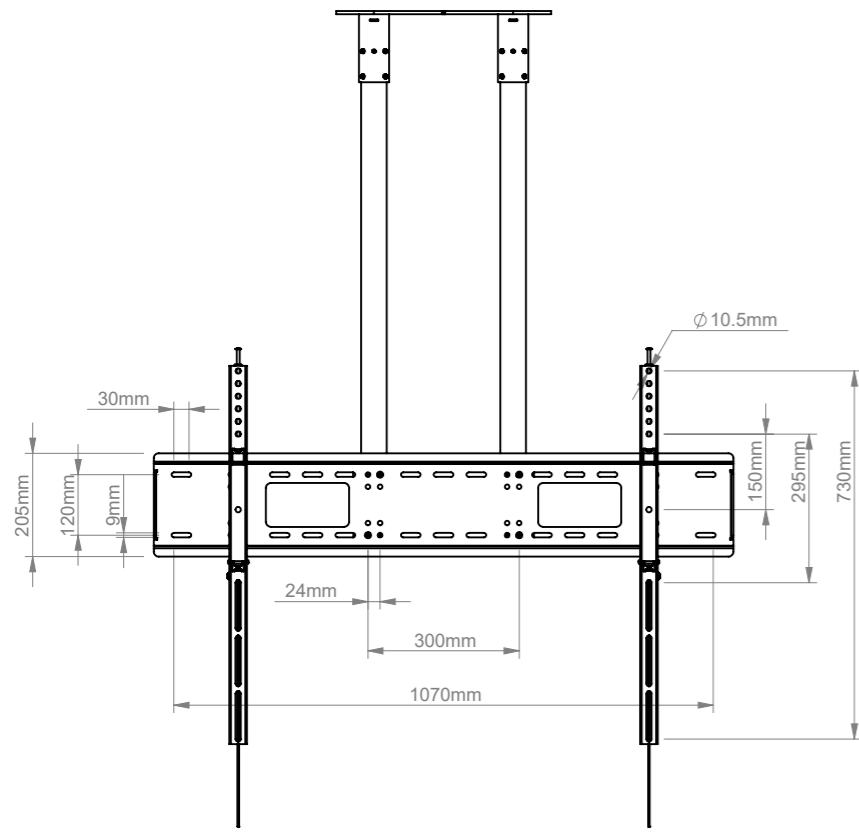

<b>B-Tech International Design and Manufacturing Limited</b>		<b>B-Tech No:</b> BT8448-100
Part of the B-Tech International Group of Companies		<b>Version:</b> 1.0
 UNLESS OTHERWISE SPECIFIED DIMENSIONS ARE IN MILLIMETERS	<b>Size:</b> A3	<b>Title:</b> Heavy Duty Universal Flat Screen Ceiling Mount
	<b>Scale:</b> 1:15	<b>Revision:</b> 0.0
<b>Sheet:</b> 1 of 1	<b>Date:</b> 13/04/17	<b>File Name:</b> BTD-BT8448-100-R0.0