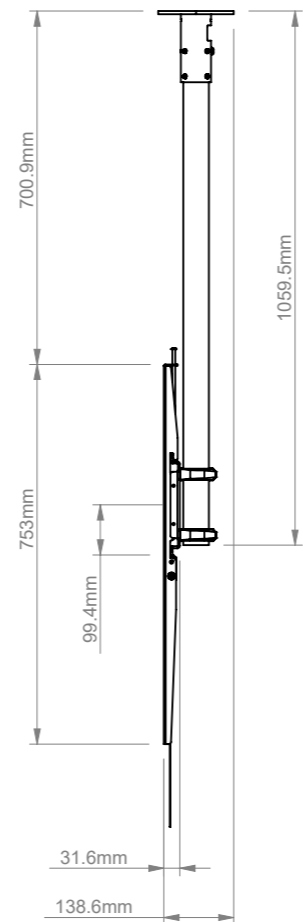

THE INFORMATION CONTAINED IN THIS DRAWING IS THE SOLE PROPERTY OF B-TECH INTERNATIONAL DESIGN AND MANUFACTURING LIMITED, ANY REPRODUCTION IN PART OR WHOLE WITHOUT THE WRITTEN PERMISSION OF B-TECH INTERNATIONAL DESIGN AND MANUFACTURING LIMITED IS PROHIBITED.

<b>B-Tech International Design and Manufacturing Limited</b>		<b>B-Tech No:</b> BT8448-100
Part of the B-Tech International Group of Companies		<b>Version:</b> 1.0
 UNLESS OTHERWISE SPECIFIED DIMENSIONS ARE IN MILLIMETERS	<b>Size:</b> A3	<b>Title:</b> Heavy Duty Universal Flat Screen Ceiling Mount
	<b>Scale:</b> 1:15	<b>Revision:</b> 0.0
<b>Sheet:</b> 1 of 1	<b>Date:</b> 13/04/17	<b>File Name:</b> BTD-BT8448-100-R0.0