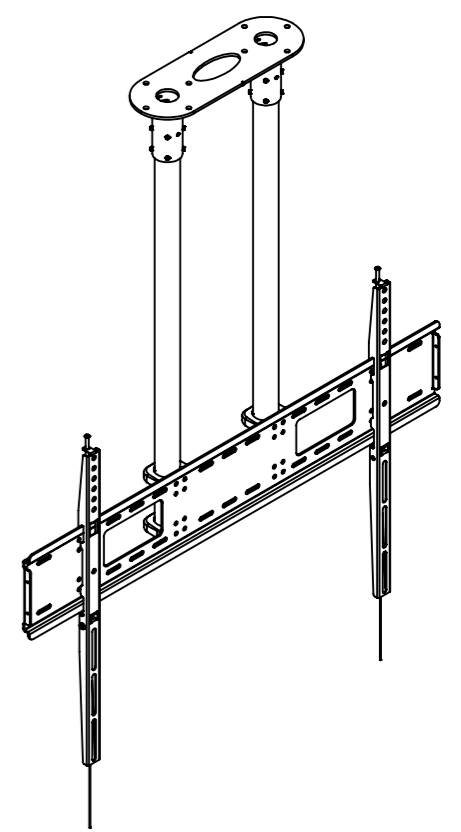

THE INFORMATION CONTAINED IN THIS DRAWING IS THE SOLE PROPERTY OF B-TECH INTERNATIONAL DESIGN AND MANUFACTURING LIMITED, ANY REPRODUCTION IN PART OR WHOLE WITHOUT THE WRITTEN PERMISSION OF B-TECH INTERNATIONAL DESIGN AND MANUFACTURING LIMITED IS PROHIBITED.

<b>B-Tech International Design and Manufacturing Limited</b>		<b>B-Tech No:</b> BT8448-100
Part of the B-Tech International Group of Companies		<b>Version:</b> 1.0
 UNLESS OTHERWISE SPECIFIED DIMENSIONS ARE IN MILLIMETERS	<b>Size:</b> A3	<b>Title:</b> Heavy Duty Universal Flat Screen Ceiling Mount
	<b>Scale:</b> 1:15	<b>Revision:</b> 0.0
<b>Sheet:</b> 1 of 1	<b>Date:</b> 13/04/17	<b>File Name:</b> BTD-BT8448-100-R0.0