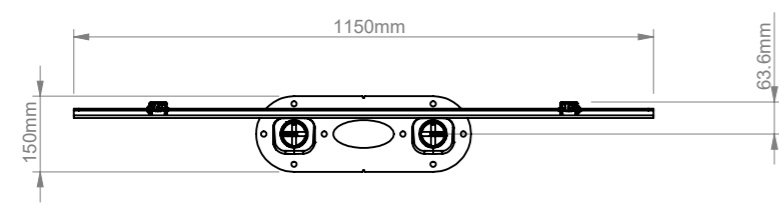

<b>B-Tech International Design and Manufacturing Limited</b>		<b>B-Tech No:</b> BT8448-100
Part of the B-Tech International Group of Companies		<b>Version:</b> 1.0
 UNLESS OTHERWISE SPECIFIED DIMENSIONS ARE IN MILLIMETERS	<b>Size:</b> A3	<b>Title:</b> Heavy Duty Universal Flat Screen Ceiling Mount
	<b>Scale:</b> 1:15	<b>Revision:</b> 0.0
<b>Sheet:</b> 1 of 1	<b>Date:</b> 13/04/17	<b>File Name:</b> BTD-BT8448-100-R0.0