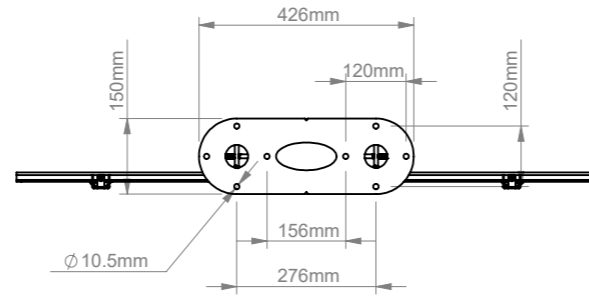

<b>B-Tech International Design and Manufacturing Limited</b>		<b>B-Tech No:</b> BT8448-100
Part of the B-Tech International Group of Companies		<b>Version:</b> 1.0
 UNLESS OTHERWISE SPECIFIED DIMENSIONS ARE IN MILLIMETERS	<b>Size:</b> A3	<b>Title:</b> Heavy Duty Universal Flat Screen Ceiling Mount
	<b>Scale:</b> 1:15	<b>Revision:</b> 0.0
<b>Sheet:</b> 1 of 1	<b>Date:</b> 13/04/17	<b>File Name:</b> BTD-BT8448-100-R0.0