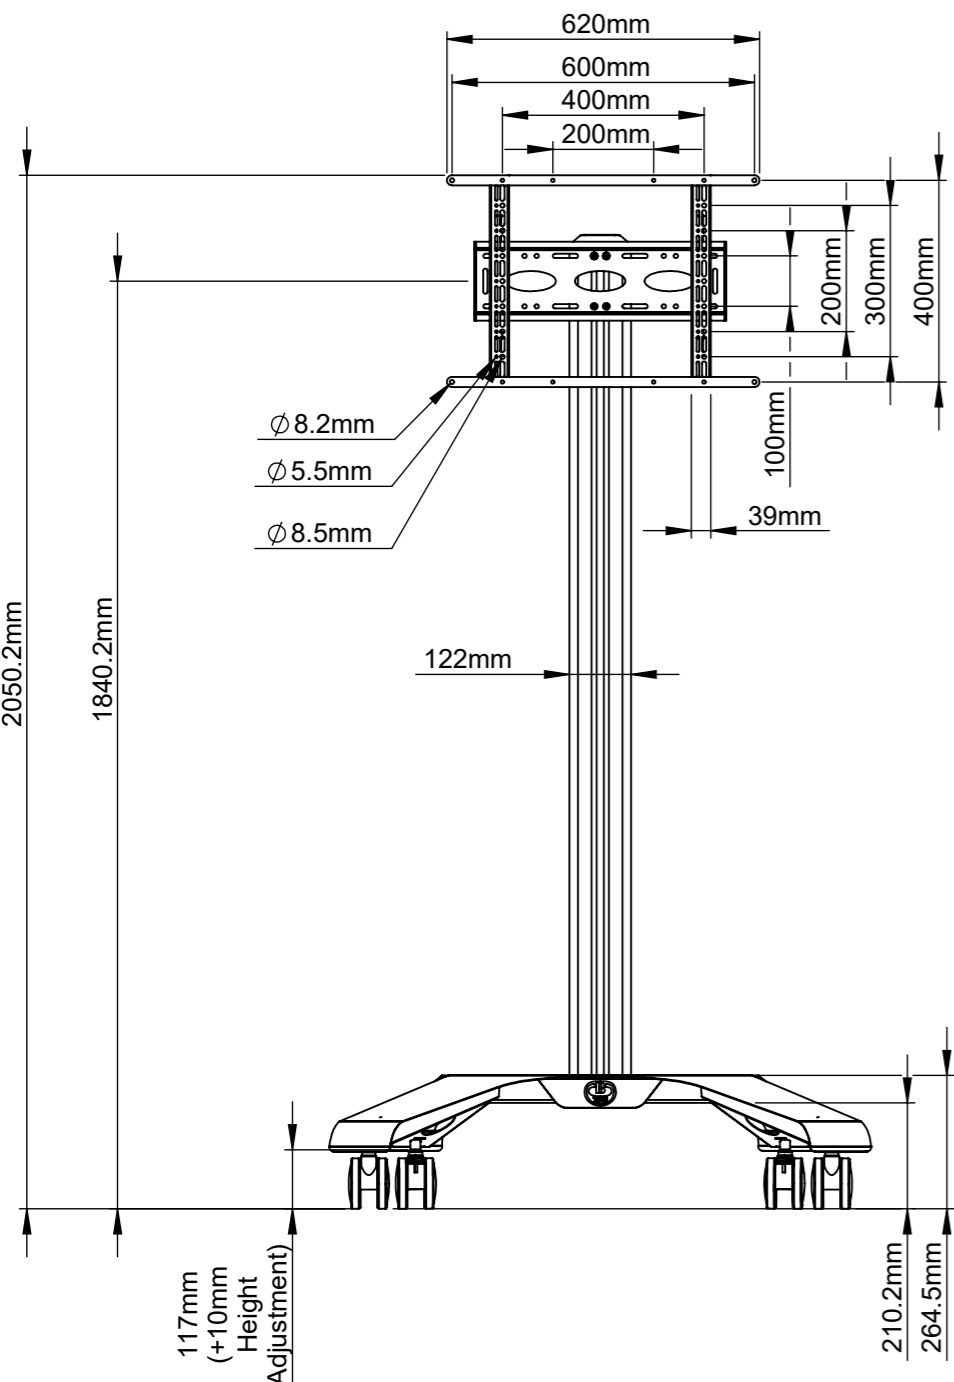

ISOMETRIC VIEW
SCALE: 1 : 30

B-Tech International Design & Manufacturing Limited Part of the B-Tech International Group		B-Tech No: BT8562
		Title: Flat Screen Display Trolley
 UNLESS OTHERWISE SPECIFIED DIMENSIONS ARE IN MILLIMETERS	Size: A3	Revision: R01
	Scale: 1:15	Date: 01/08/2019
	Sheet: 1 of 1	File Name: BTD-BT8562