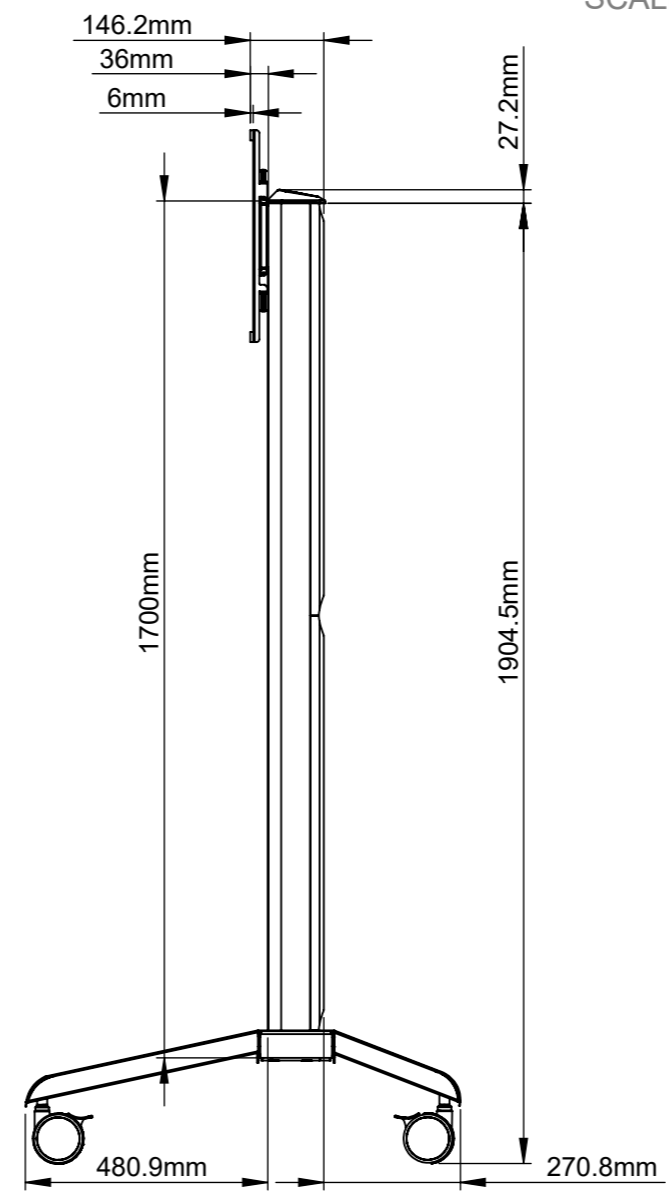

ISOMETRIC VIEW
SCALE: 1 : 30

B-Tech International Design & Manufacturing Limited Part of the B-Tech International Group		B-Tech No: BT8562
		Title: Flat Screen Display Trolley
 UNLESS OTHERWISE SPECIFIED DIMENSIONS ARE IN MILLIMETERS	Size: A3	Revision: R01
	Scale: 1:15	Date: 01/08/2019
	Sheet: 1 of 1	File Name: BTD-BT8562