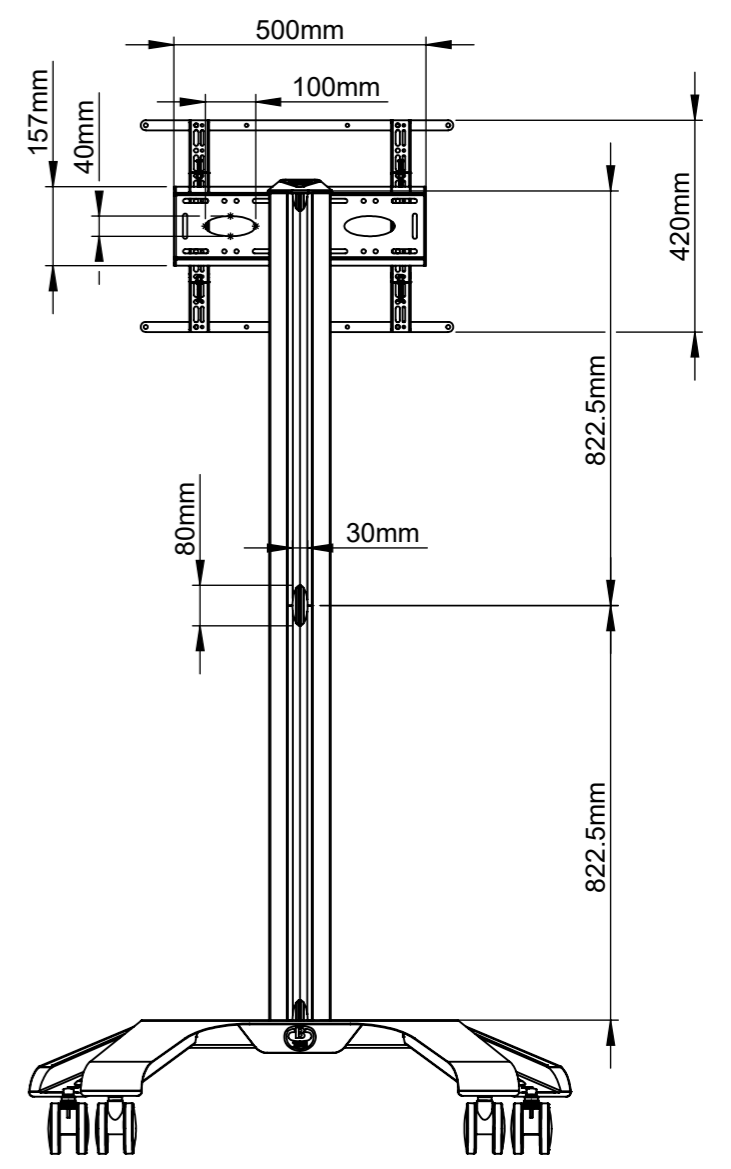

ISOMETRIC VIEW
SCALE: 1 : 30

B-Tech International Design & Manufacturing Limited Part of the B-Tech International Group		B-Tech No: BT8562
		Title: Flat Screen Display Trolley
 UNLESS OTHERWISE SPECIFIED DIMENSIONS ARE IN MILLIMETERS	Size: A3	Revision: R01
	Scale: 1:15	Date: 01/08/2019
	Sheet: 1 of 1	File Name: BTD-BT8562