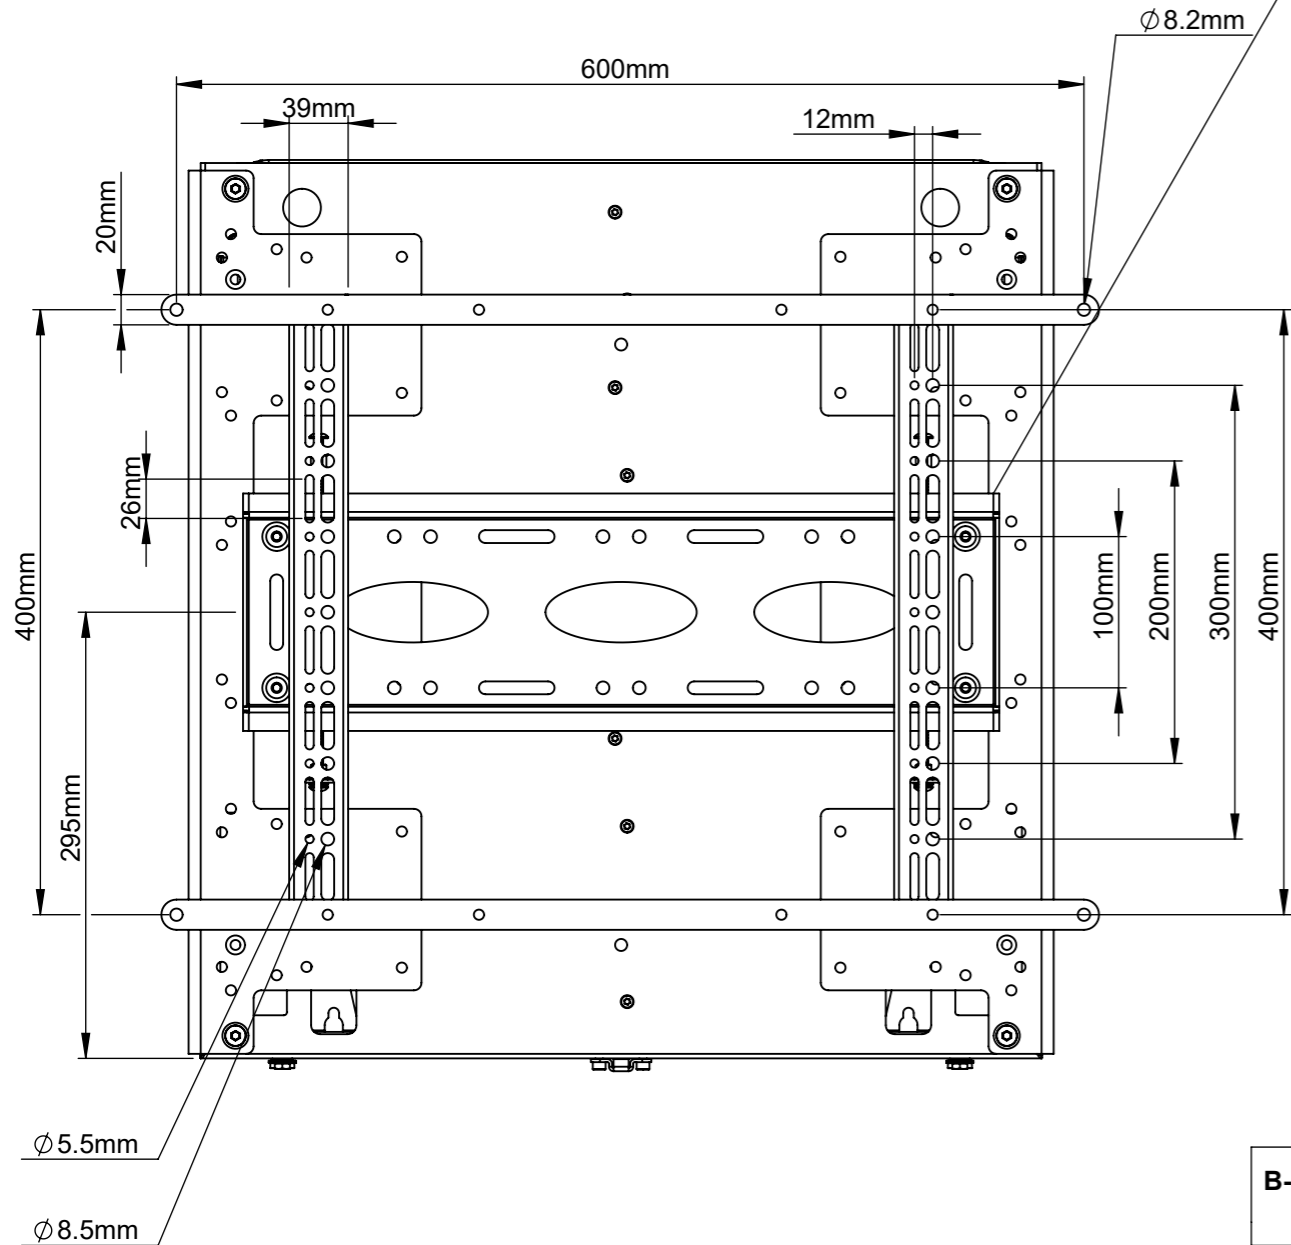

TOP VIEW

Height Options

ISOMETRIC VIEW
SCALE: 1 : 10

FRONT VIEW

SIDE VIEW

REAR VIEW

B-Tech International Design & Manufacturing Limited
Part of the B-Tech International Group

B-Tech No: BT8601-02
Title: Universal Flat Screen Wall Mount with Tool-less Height Adjustment (Load: 34-62kg)

UNLESS OTHERWISE SPECIFIED DIMENSIONS ARE IN MILLIMETERS

Size: A3
Scale: 1:5
Sheet: 1 of 1

Revision: R00
Date: 02/09/2019
File Name: BTD-BT8601-02