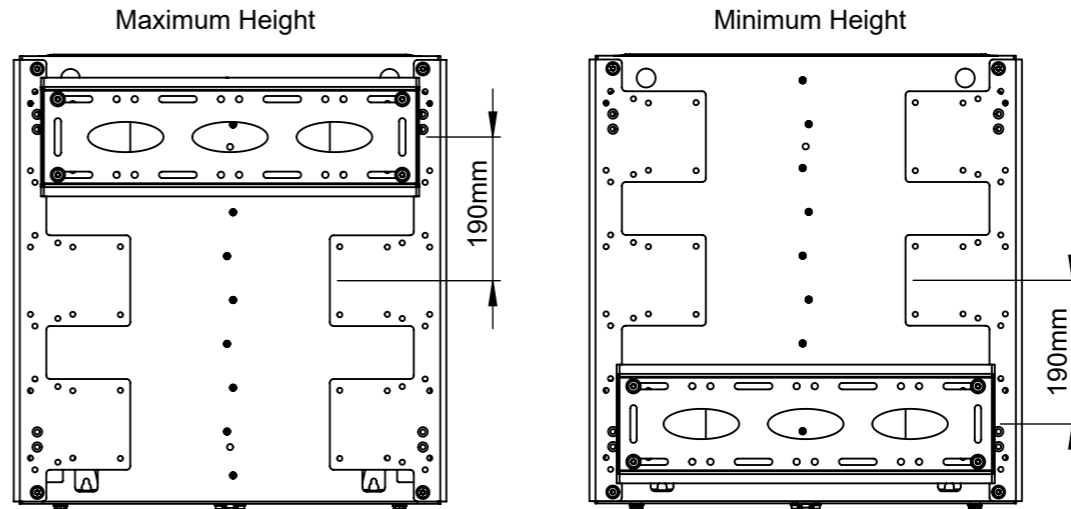

TOP VIEW

Height Options

ISOMETRIC VIEW
SCALE: 1 : 10

FRONT VIEW

SIDE VIEW

REAR VIEW

B-Tech International Design & Manufacturing Limited
Part of the B-Tech International Group

B-Tech No: BT8601-02
Title: Universal Flat Screen Wall Mount with Tool-less Height Adjustment (Load: 34-62kg)

UNLESS OTHERWISE SPECIFIED DIMENSIONS ARE IN MILLIMETERS

Size: A3
Scale: 1:5
Sheet: 1 of 1

Revision: R00
Date: 02/09/2019
File Name: BTD-BT8601-02