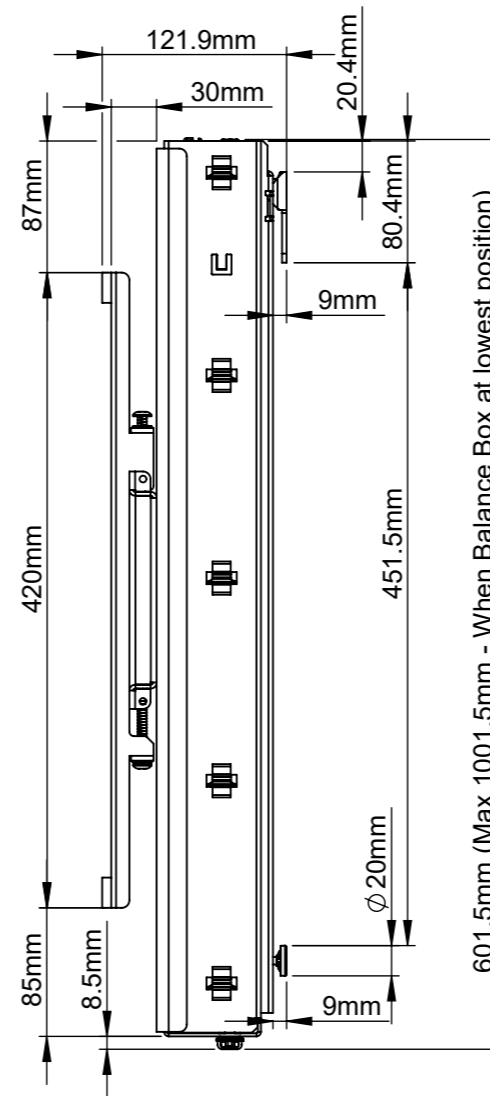

TOP VIEW

Height Options

ISOMETRIC VIEW
SCALE: 1 : 10

FRONT VIEW

SIDE VIEW

REAR VIEW

B-Tech International Design & Manufacturing Limited
Part of the B-Tech International Group

B-Tech No: BT8601-02
Title: Universal Flat Screen Wall Mount with Tool-less Height Adjustment (Load: 34-62kg)

UNLESS OTHERWISE SPECIFIED DIMENSIONS ARE IN MILLIMETERS

Size: A3
Scale: 1:5
Sheet: 1 of 1

Revision: R00
Date: 02/09/2019
File Name: BTD-BT8601-02