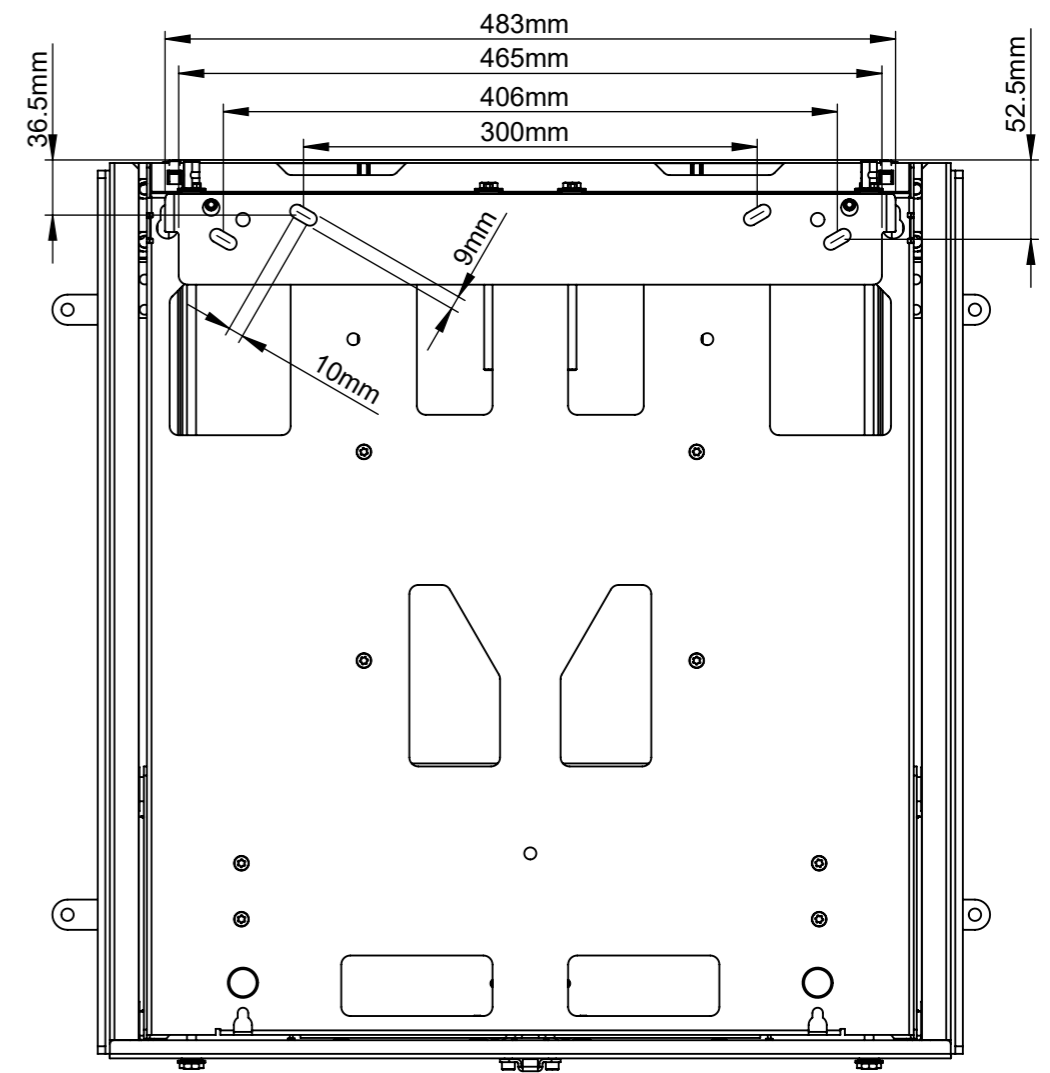

TOP VIEW

Height Options

ISOMETRIC VIEW
SCALE: 1 : 10

FRONT VIEW

SIDE VIEW

REAR VIEW

B-Tech International Design & Manufacturing Limited
Part of the B-Tech International Group

B-Tech No: BT8601-02
Title: Universal Flat Screen Wall Mount with Tool-less Height Adjustment (Load: 34-62kg)

UNLESS OTHERWISE SPECIFIED DIMENSIONS ARE IN MILLIMETERS

Size: A3
Scale: 1:5
Sheet: 1 of 1

Revision: R00
Date: 02/09/2019
File Name: BTD-BT8601-02