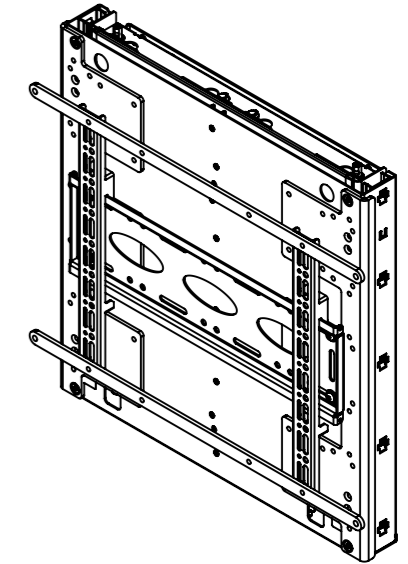

TOP VIEW

Height Options

ISOMETRIC VIEW
SCALE: 1 : 10

FRONT VIEW

SIDE VIEW

REAR VIEW

B-Tech International Design & Manufacturing Limited
Part of the B-Tech International Group

B-Tech No: BT8601-02
Title: Universal Flat Screen Wall Mount with Tool-less Height Adjustment (Load: 34-62kg)

UNLESS OTHERWISE SPECIFIED DIMENSIONS ARE IN MILLIMETERS

Size: A3
Scale: 1:5
Sheet: 1 of 1

Revision: R00
Date: 02/09/2019
File Name: BTD-BT8601-02