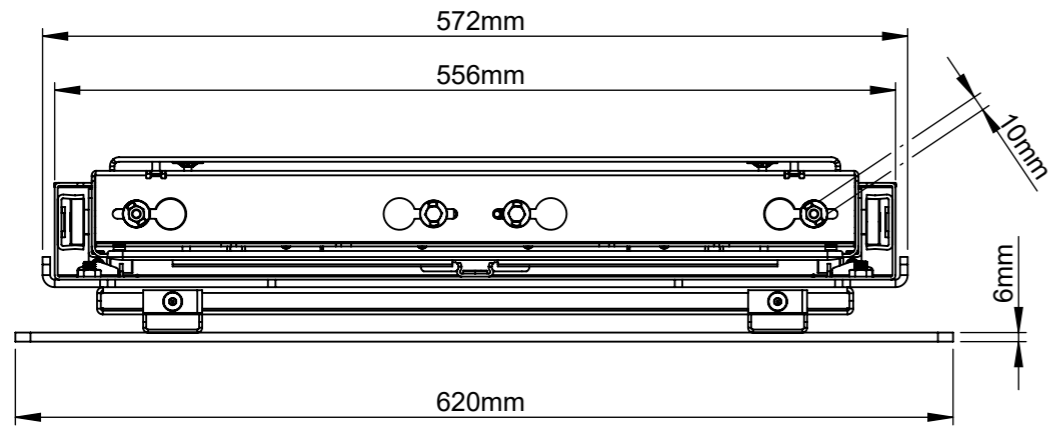

TOP VIEW

Height Options

ISOMETRIC VIEW
SCALE: 1 : 10

FRONT VIEW

SIDE VIEW

REAR VIEW

B-Tech International Design & Manufacturing Limited
Part of the B-Tech International Group

B-Tech No: BT8601-02
Title: Universal Flat Screen Wall Mount with Tool-less Height Adjustment (Load: 34-62kg)

UNLESS OTHERWISE SPECIFIED DIMENSIONS ARE IN MILLIMETERS

Size: A3
Scale: 1:5
Sheet: 1 of 1

Revision: R00
Date: 02/09/2019
File Name: BTD-BT8601-02