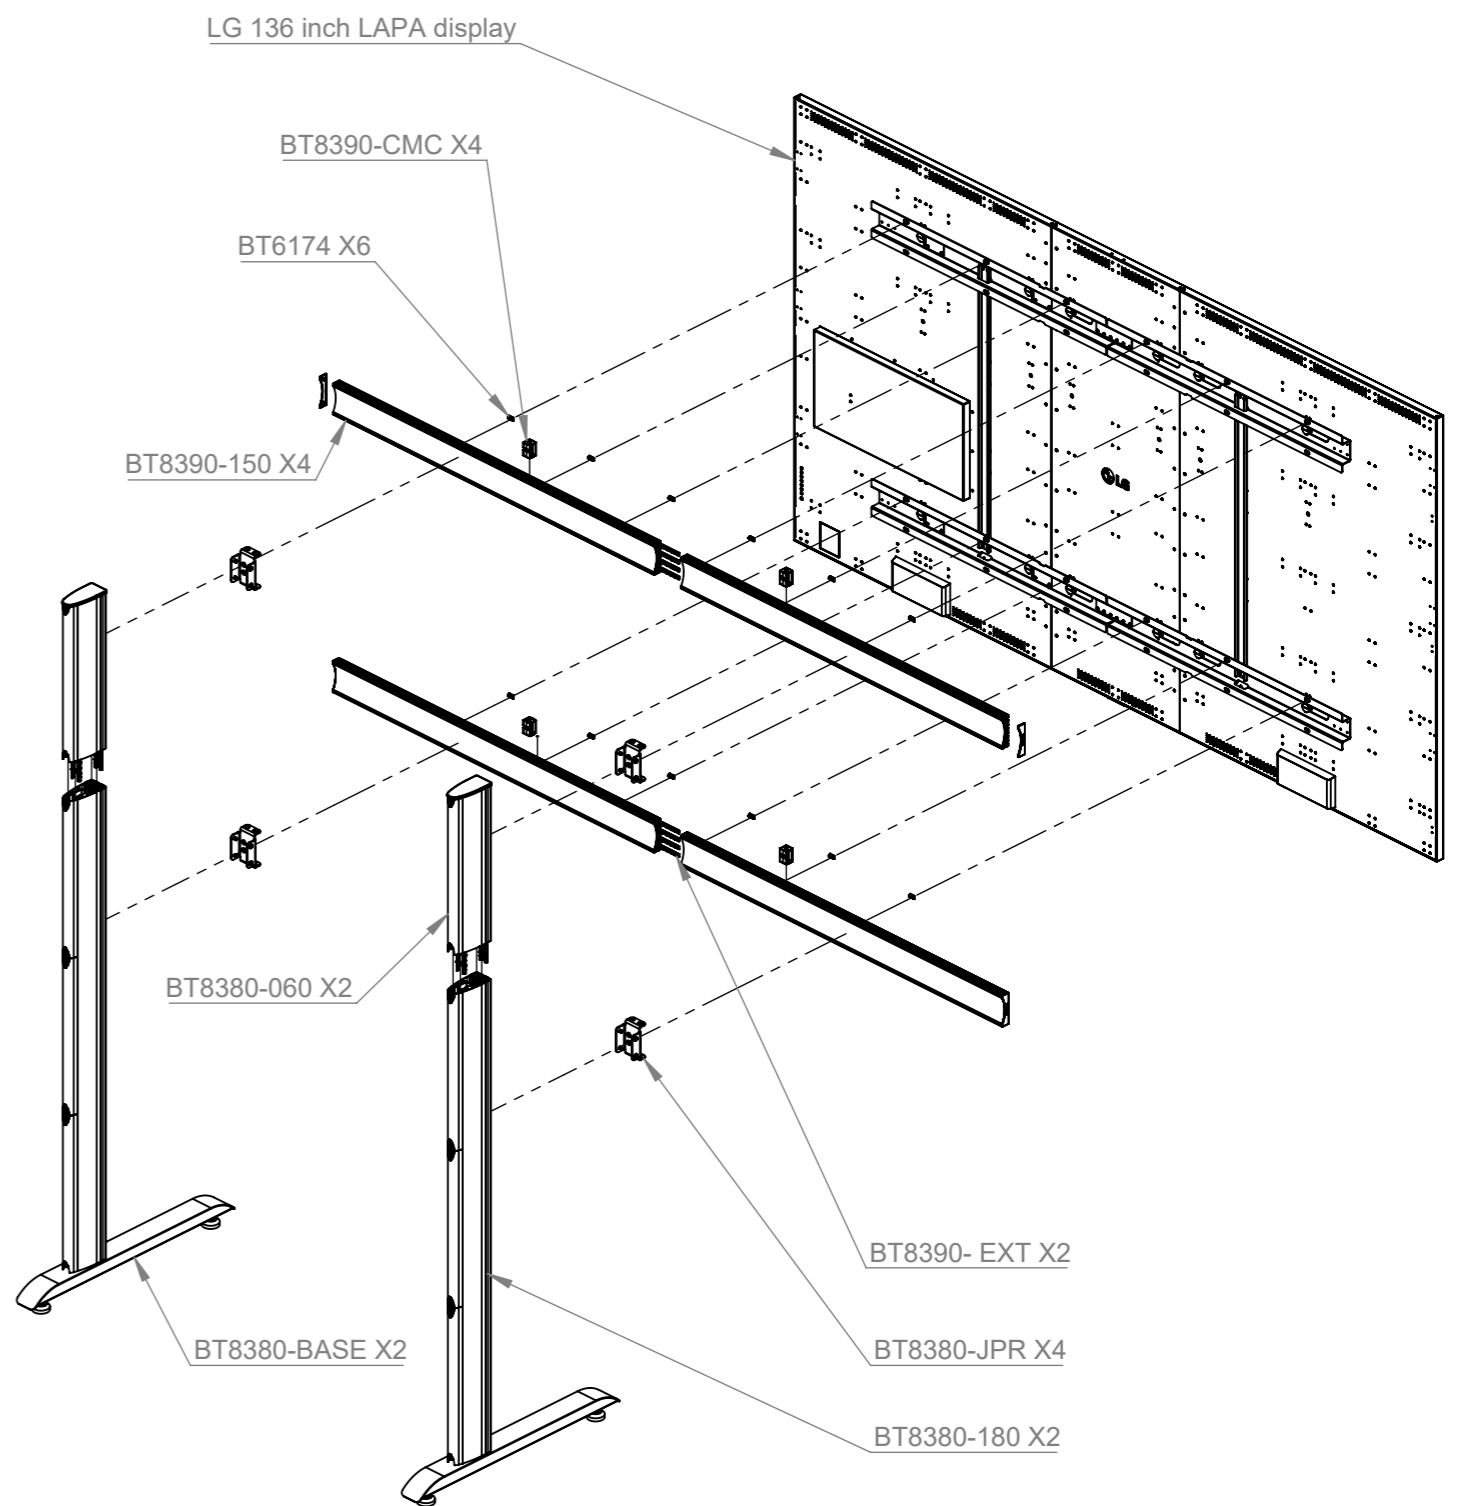

- Desired screen height can be altered to suit your requirements by raising or lowering the BT8380-JPR

- Total B-TECH Mount Weight Approx (Without the Cabinets): 50.6Kg (111lbs)

- Please view DXF file using eDrawings software for exact measurements for dimensions not shown

<b>B-Tech AV Mounts Corporation Limited</b>			<b>B-Tech No:</b> BT9370-LGLA136163
			<b>Title:</b> Floor Stand for LG 136 & 163" LAPA/BA/BB AIO Displays
	UNLESS OTHERWISE SPECIFIED DIMENSIONS ARE IN MILLIMETERS	<b>Size:</b> A3	<b>Revision:</b> R00
		<b>Scale:</b> 1:20	<b>Date:</b> 16/07/2025
		<b>Sheet:</b> 1 of 3	<b>File Name:</b> BTD-BT9370-LGLA136163