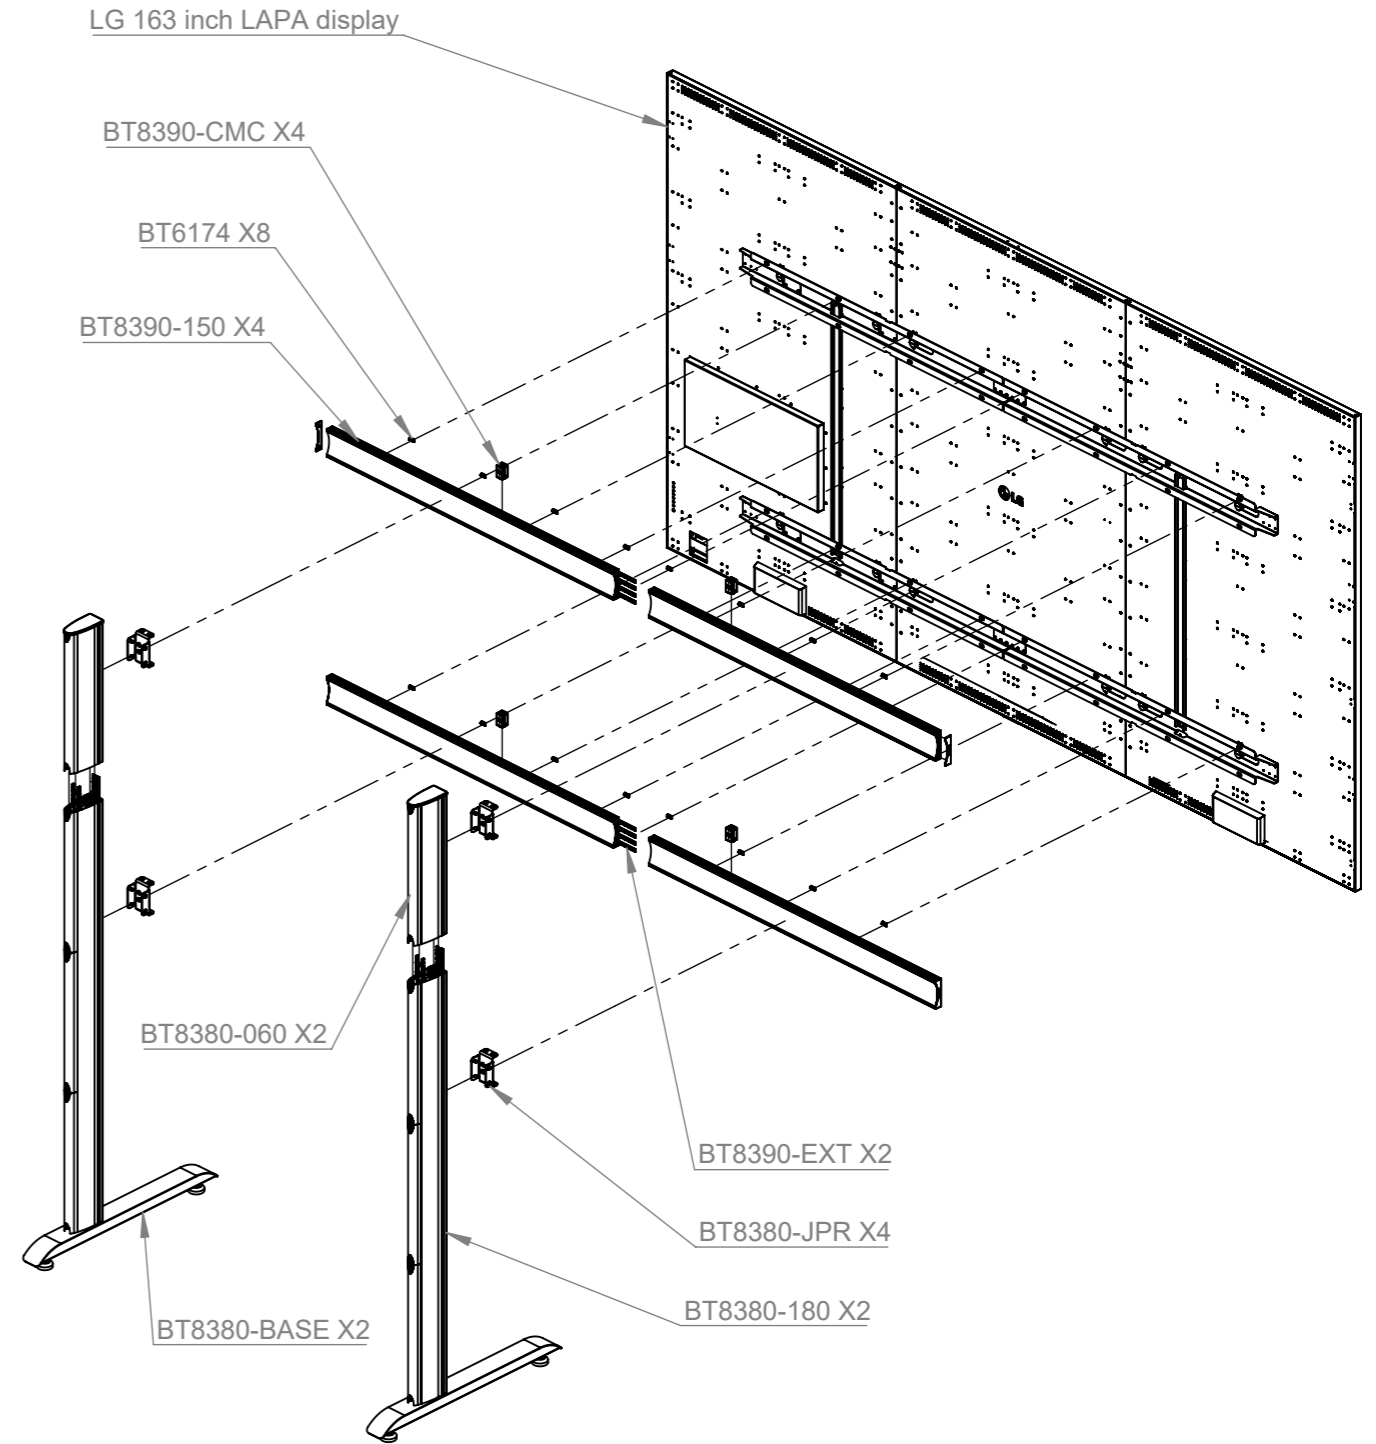

- Total dvLED Cabinet Weight (Excluding Cables) Approx: 102.1Kg (225lbs)

B-Tech AV Mounts Corporation Limited makes no representation or warranties, express or implied, with respect to the reuse of the data provided herewith, regardless of its format or the means of its transmission. B-Tech AV Mounts Corporation Limited makes every effort to provide accurate information, however there is no guarantee or representation to the user as to the accuracy, currency, suitability or reliability of this data. The user assumes all risks associated with its use. B-Tech AV Mounts Corporation Limited assumes no responsibility for actual or consequential damage incurred as a result of any user's reliance on this data.

B-Tech AV Mounts Corporation Limited			B-Tech No:	BT9370-LGLA136163	
			Title:	Floor Stand for LG 136 & 163" LAPA/BA/BB AIO Displays	
BTech AV Mounts	UNLESS OTHERWISE SPECIFIED DIMENSIONS ARE IN MILLIMETERS	Size:	A3	Revision:	R00
		Scale:	1:20	Date:	16/07/2025
		Sheet:	3 of 3	File Name:	BTD-BT9370-LGLA136163