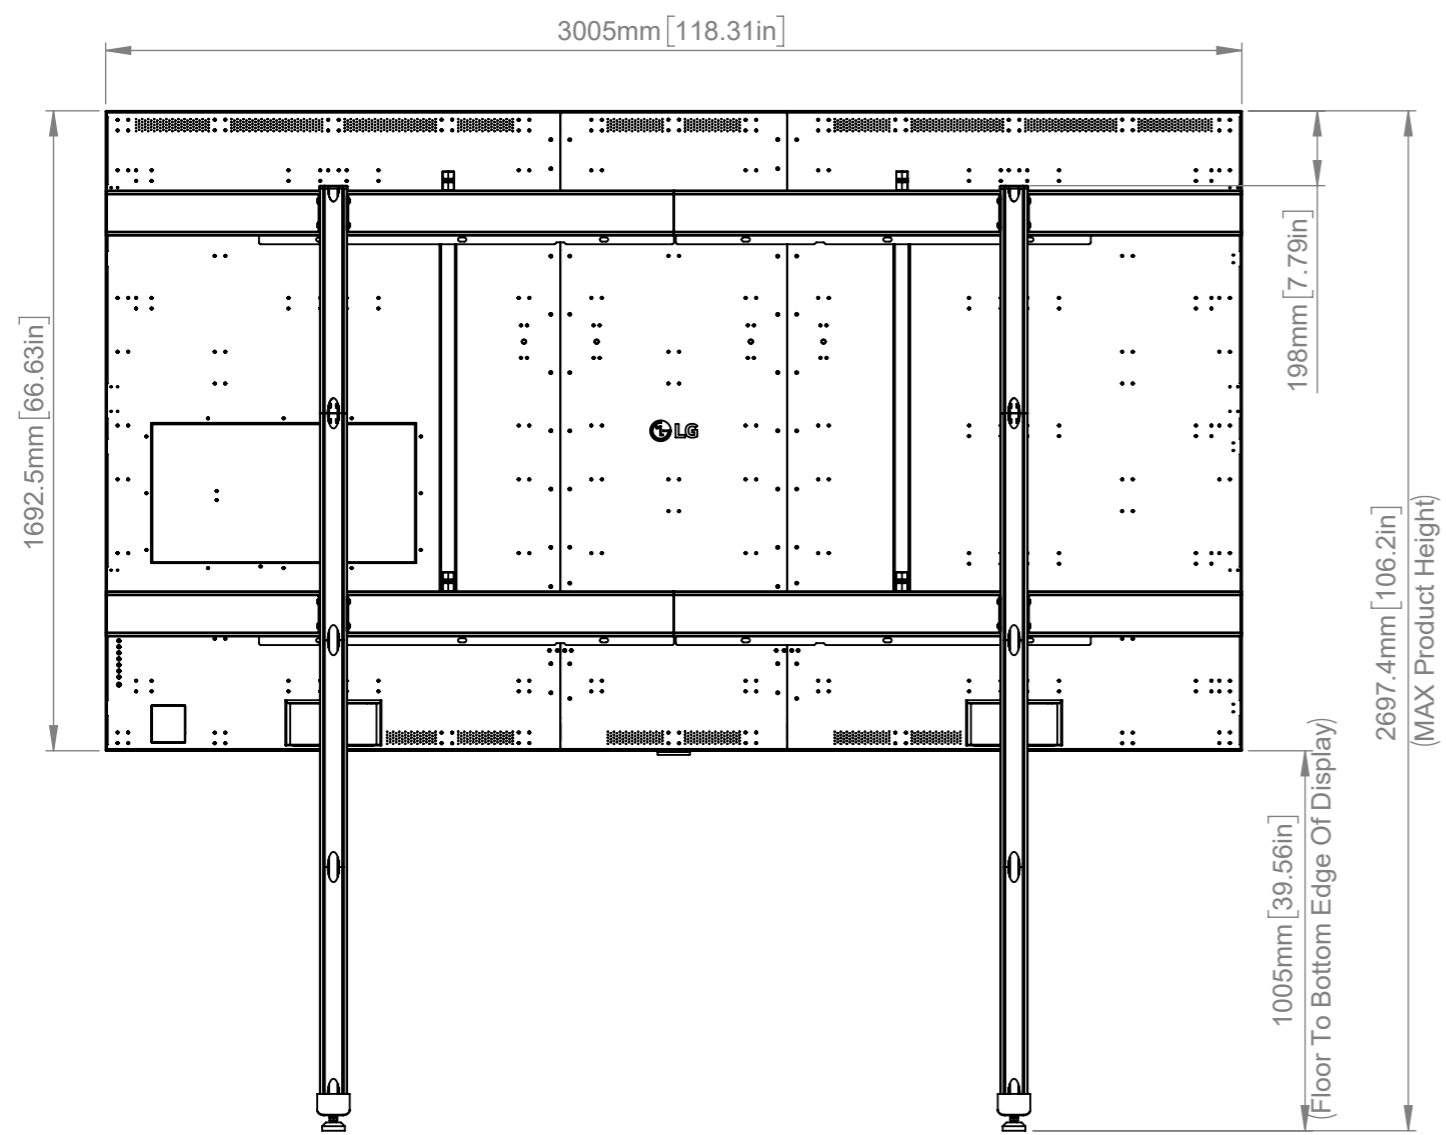

- Desired screen height can be altered to suit your requirements by raising or lowering the BT8380-JPR

- Total B-TECH Mount Weight Approx (Without the Cabinets): 50.6Kg (111lbs)

- Please view DXF file using eDrawings software for exact measurements for dimensions not shown

<b>B-Tech AV Mounts Corporation Limited</b>			<b>B-Tech No:</b> BT9370-LGLA136163
			<b>Title:</b> Floor Stand for LG 136 & 163" LAPA/BA/BB AIO Displays
	UNLESS OTHERWISE SPECIFIED DIMENSIONS ARE IN MILLIMETERS	<b>Size:</b> A3	<b>Revision:</b> R00
		<b>Scale:</b> 1:20	<b>Date:</b> 16/07/2025
		<b>Sheet:</b> 1 of 3	<b>File Name:</b> BTD-BT9370-LGLA136163