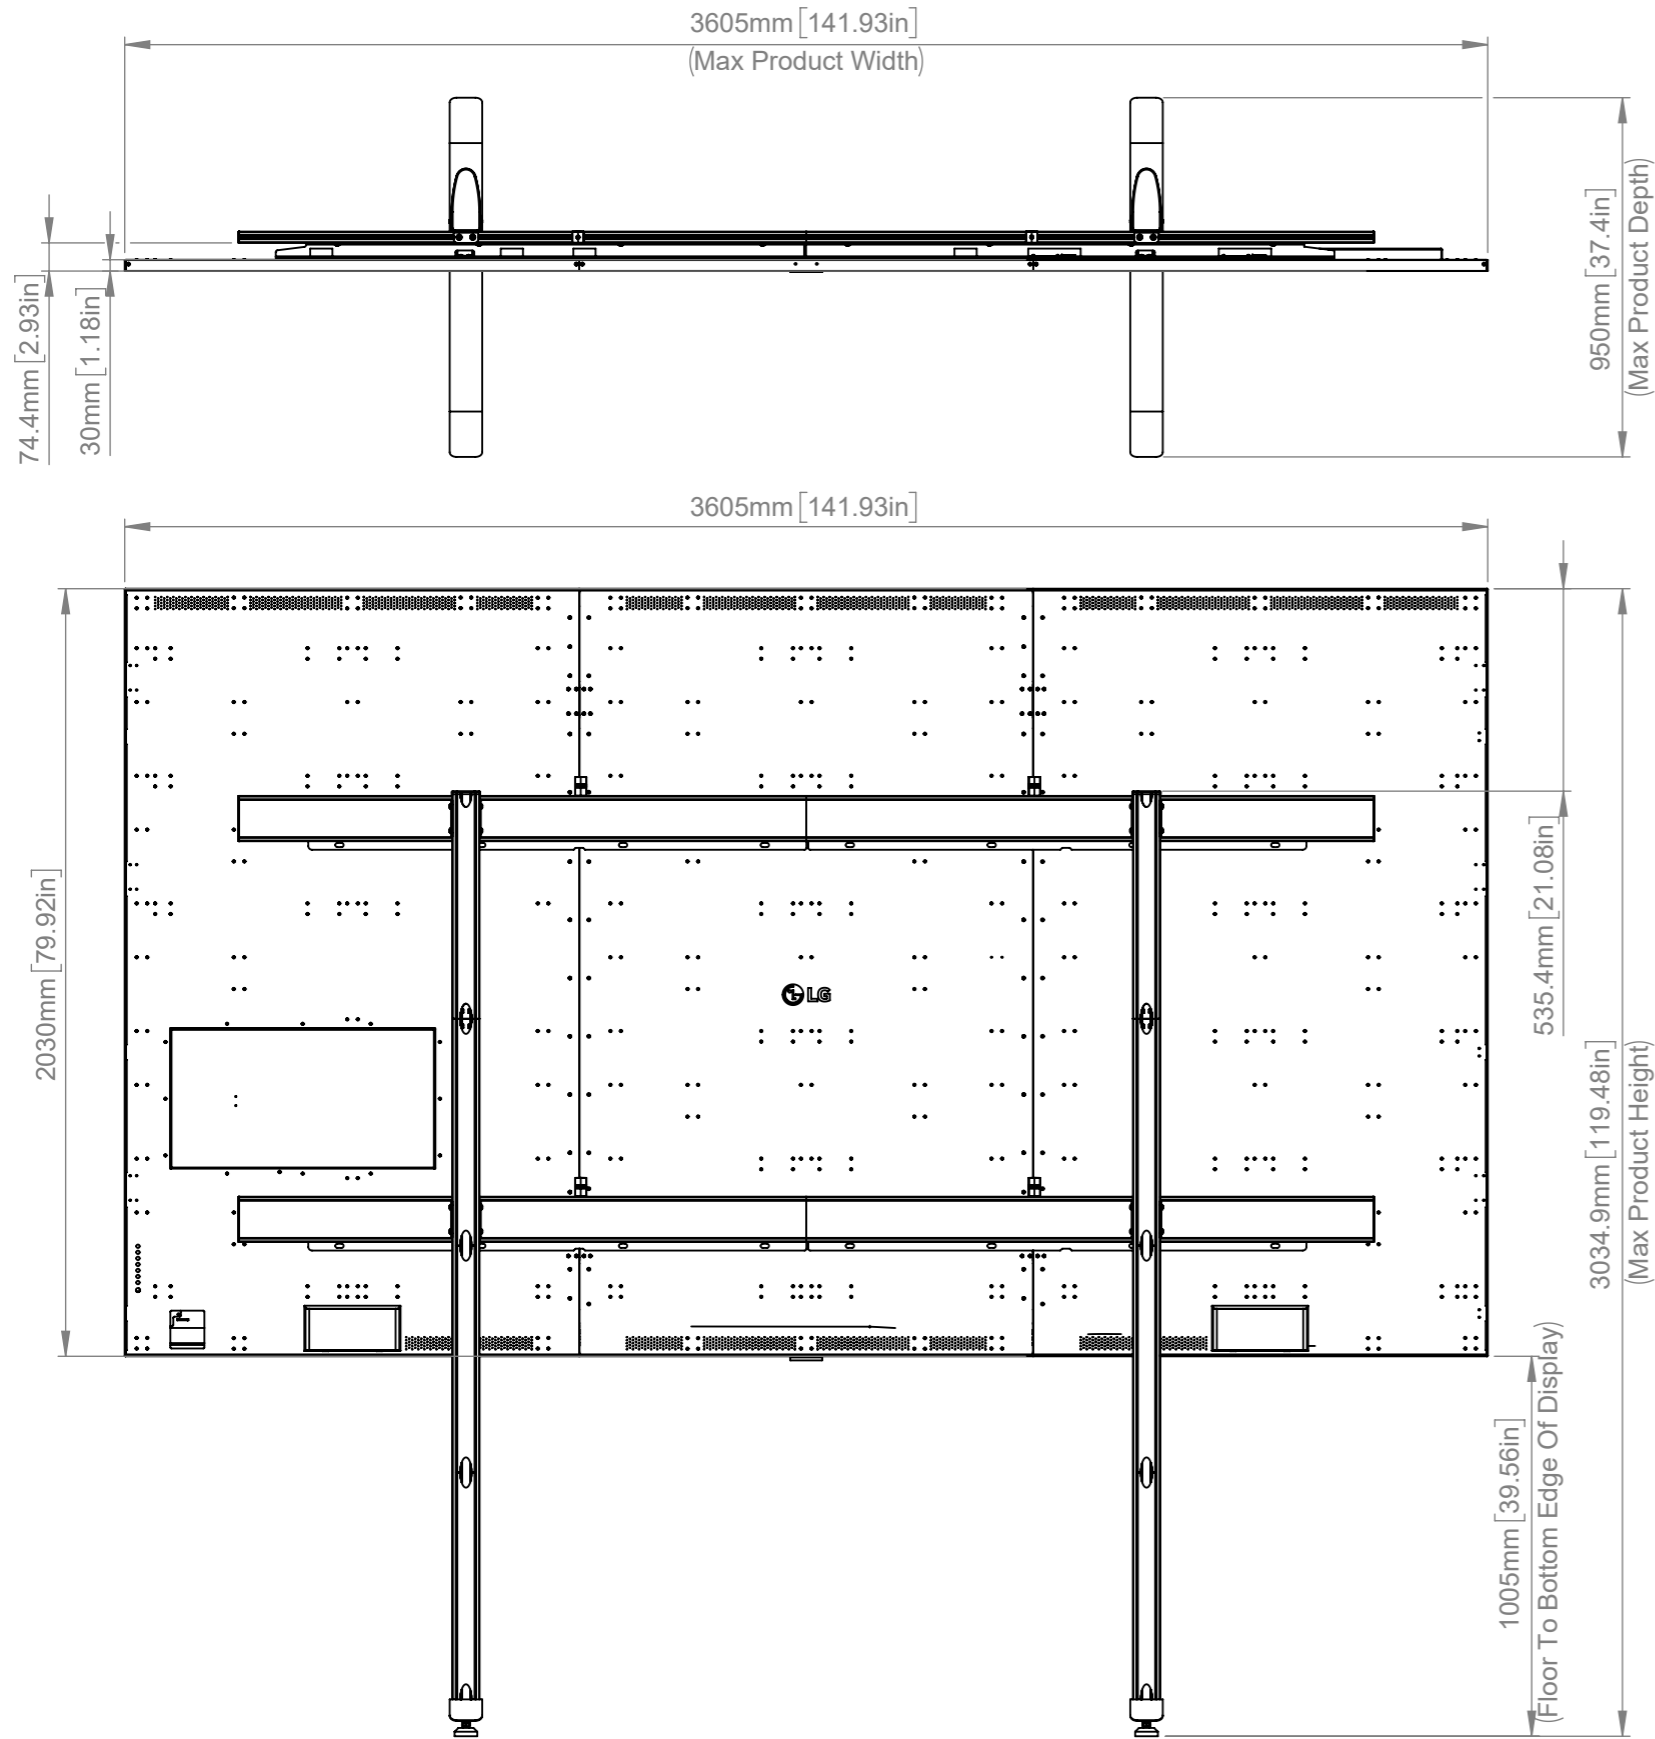

- Total dvLED Cabinet Weight (Excluding Cables) Approx: 102.1Kg (225lbs)

B-Tech AV Mounts Corporation Limited makes no representation or warranties, express or implied, with respect to the reuse of the data provided herewith, regardless of its format or the means of its transmission. B-Tech AV Mounts Corporation Limited makes every effort to provide accurate information, however there is no guarantee or representation to the user as to the accuracy, currency, suitability or reliability of this data. The user assumes all risks associated with its use. B-Tech AV Mounts Corporation Limited assumes no responsibility for actual or consequential damage incurred as a result of any user's reliance on this data.

B-Tech AV Mounts Corporation Limited			B-Tech No:	BT9370-LGLA136163	
			Title:	Floor Stand for LG 136 & 163" LAPA/BA/BB AIO Displays	
BTech AV Mounts	UNLESS OTHERWISE SPECIFIED DIMENSIONS ARE IN MILLIMETERS	Size:	A3	Revision:	R00
		Scale:	1:20	Date:	16/07/2025
		Sheet:	3 of 3	File Name:	BTD-BT9370-LGLA136163