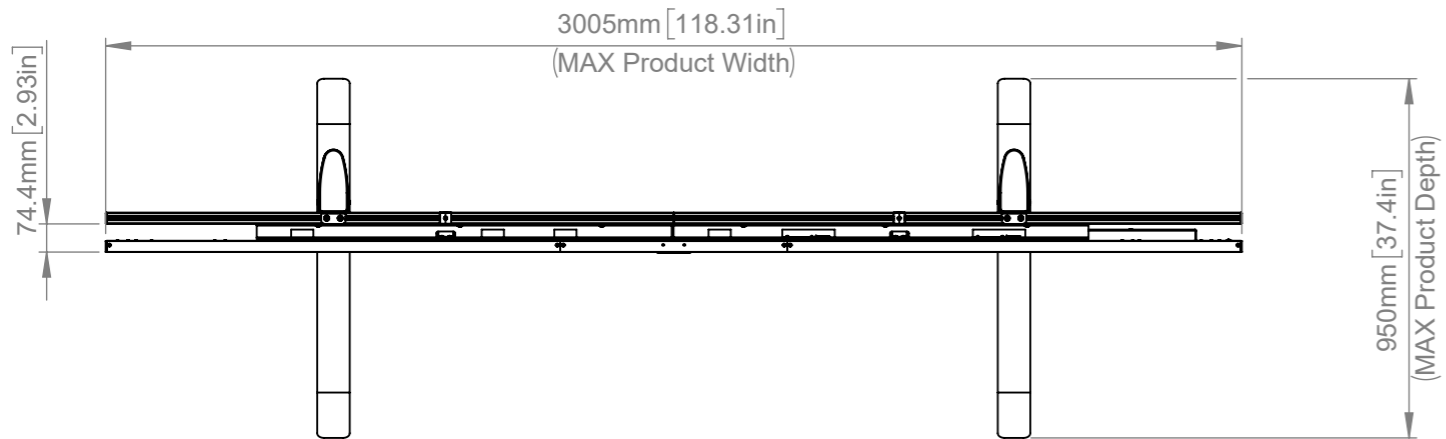

- Desired screen height can be altered to suit your requirements by raising or lowering the BT8380-JPR

- Total B-TECH Mount Weight Approx (Without the Cabinets): 50.6Kg (111lbs)

- Please view DXF file using eDrawings software for exact measurements for dimensions not shown

<b>B-Tech AV Mounts Corporation Limited</b>			<b>B-Tech No:</b> BT9370-LGLA136163
			<b>Title:</b> Floor Stand for LG 136 & 163" LAPA/BA/BB AIO Displays
	UNLESS OTHERWISE SPECIFIED DIMENSIONS ARE IN MILLIMETERS	<b>Size:</b> A3	<b>Revision:</b> R00
		<b>Scale:</b> 1:20	<b>Date:</b> 16/07/2025
		<b>Sheet:</b> 1 of 3	<b>File Name:</b> BTD-BT9370-LGLA136163