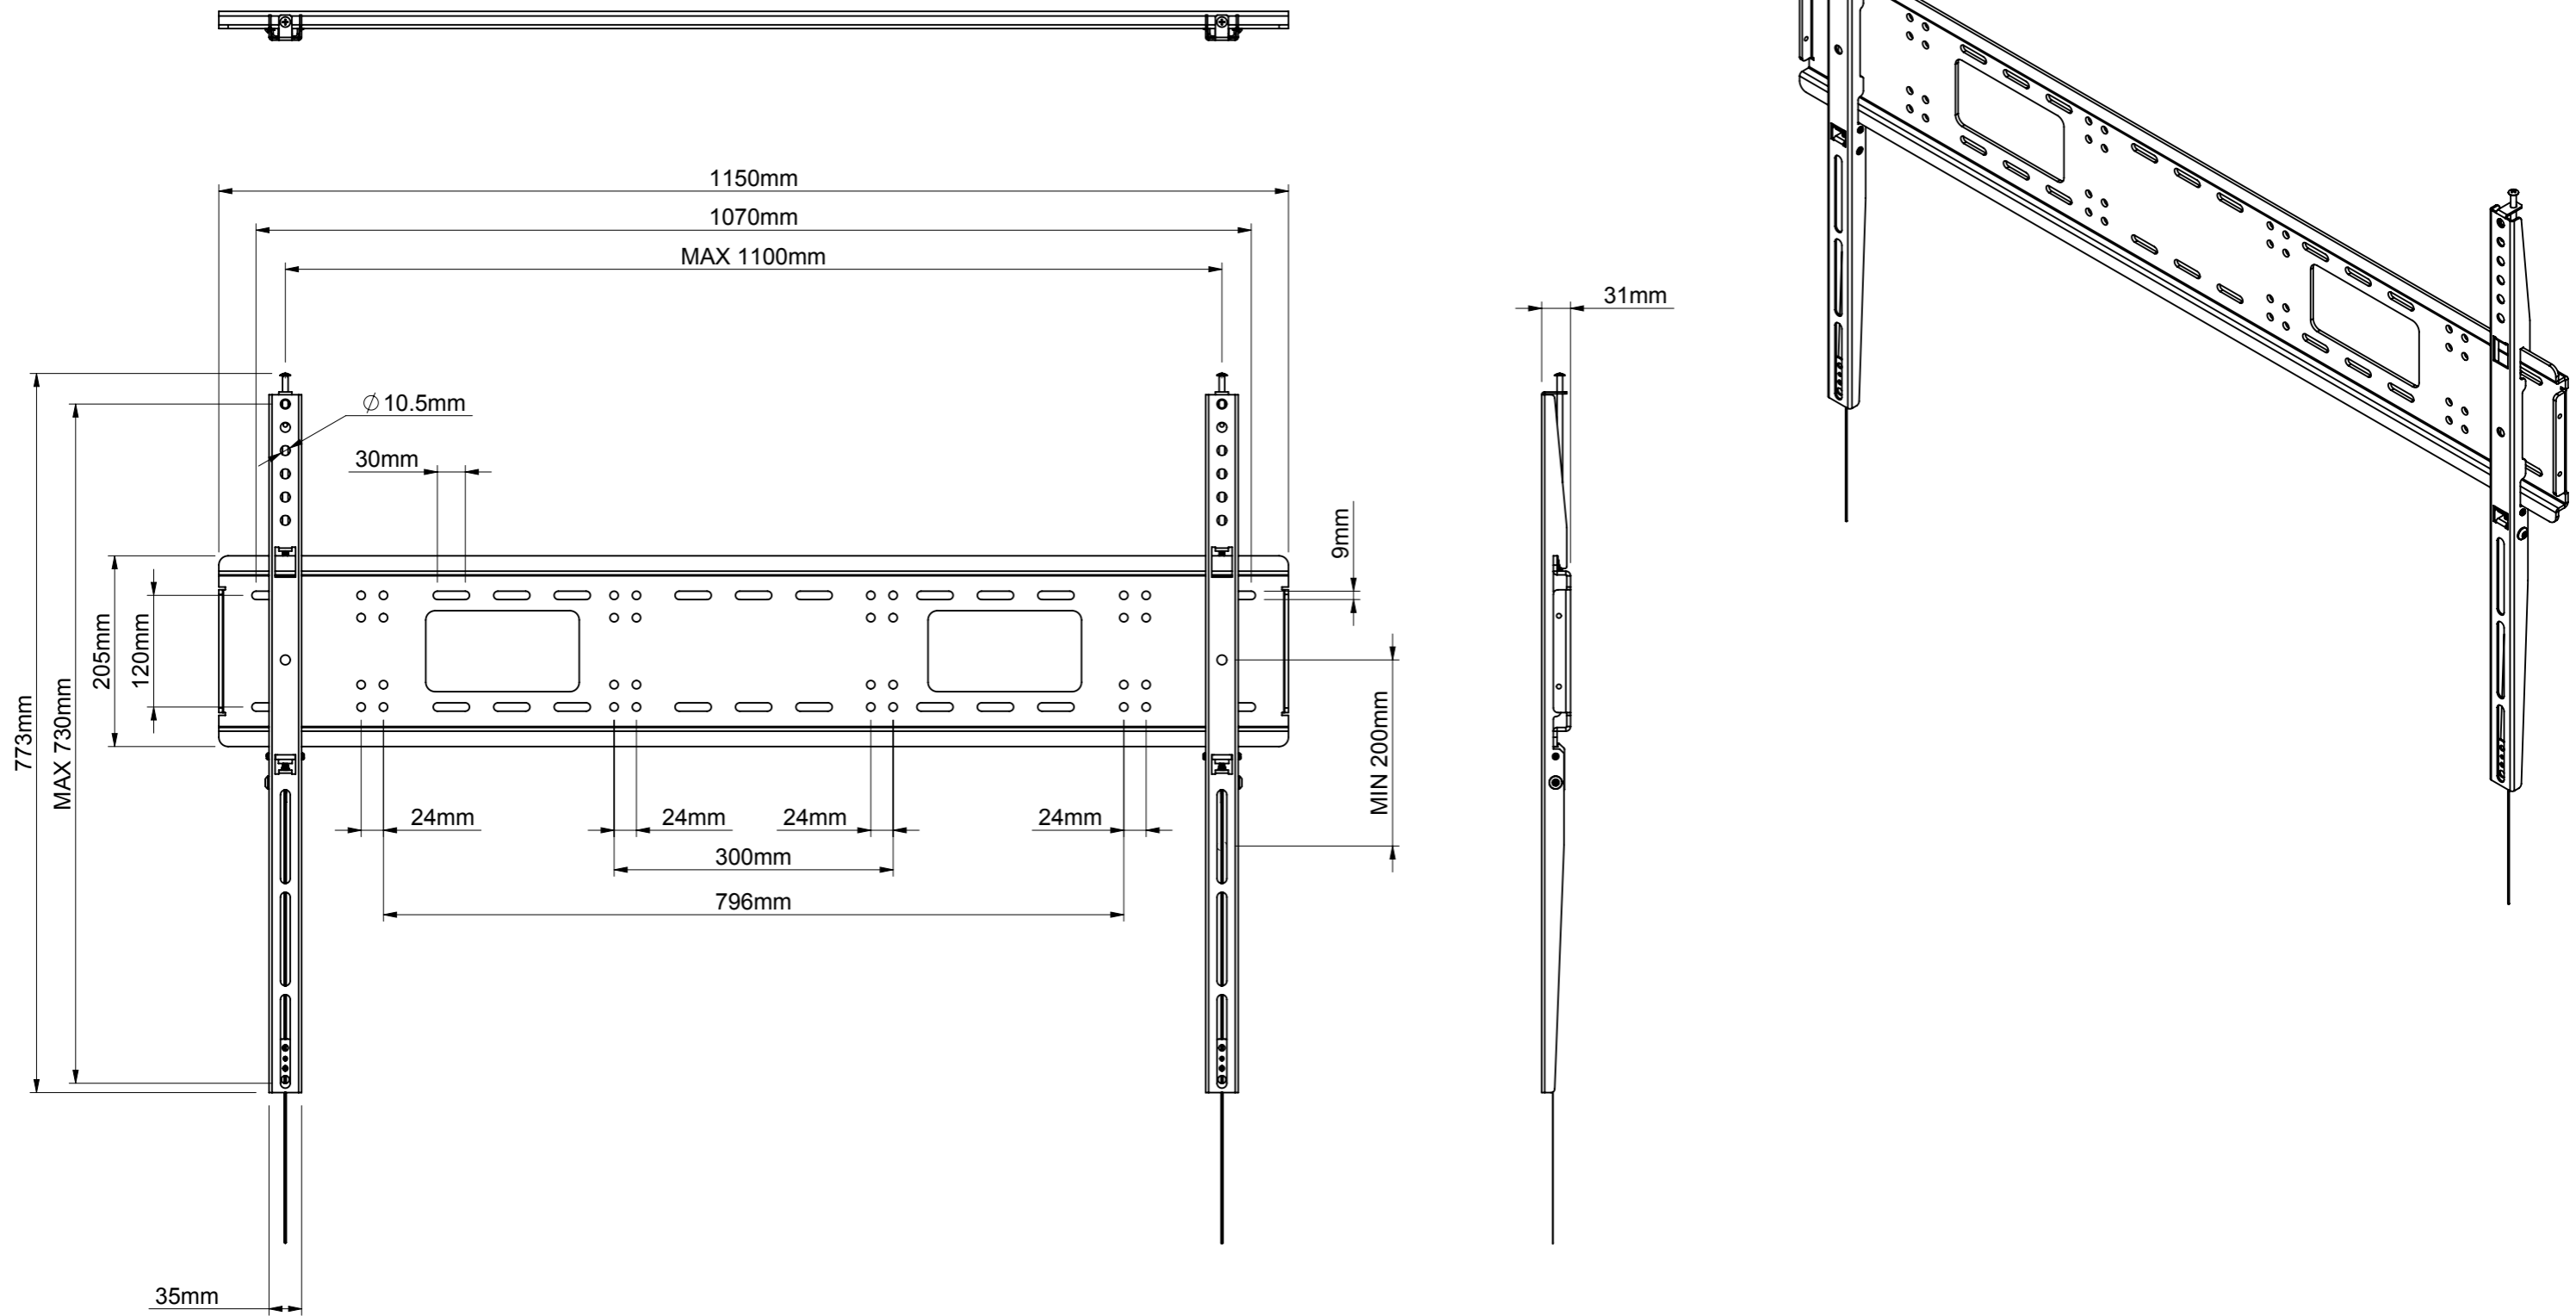

THE INFORMATION CONTAINED IN THIS DRAWING IS THE SOLE PROPERTY OF B-TECH INTERNATIONAL DESIGN AND MANUFACTURING LIMITED, ANY REPRODUCTION IN PART OR WHOLE WITHOUT THE WRITTEN PERMISSION OF B-TECH INTERNATIONAL DESIGN AND MANUFACTURING LIMITED IS PROHIBITED.

B-Tech International Design and Manufacturing Limited Part of the B-Tech International Group of Companies		B-Tech No: BT9903
 UNLESS OTHERWISE SPECIFIED DIMENSIONS ARE IN MILLIMETERS		Version: V1.2
		Title: Heavy Duty Universal Flat Screen Wall Mount
		Revision: 0.2
Sheet: 1 of 1	Date: 22/07/2015	File Name: BTD-BT9903-R0.2