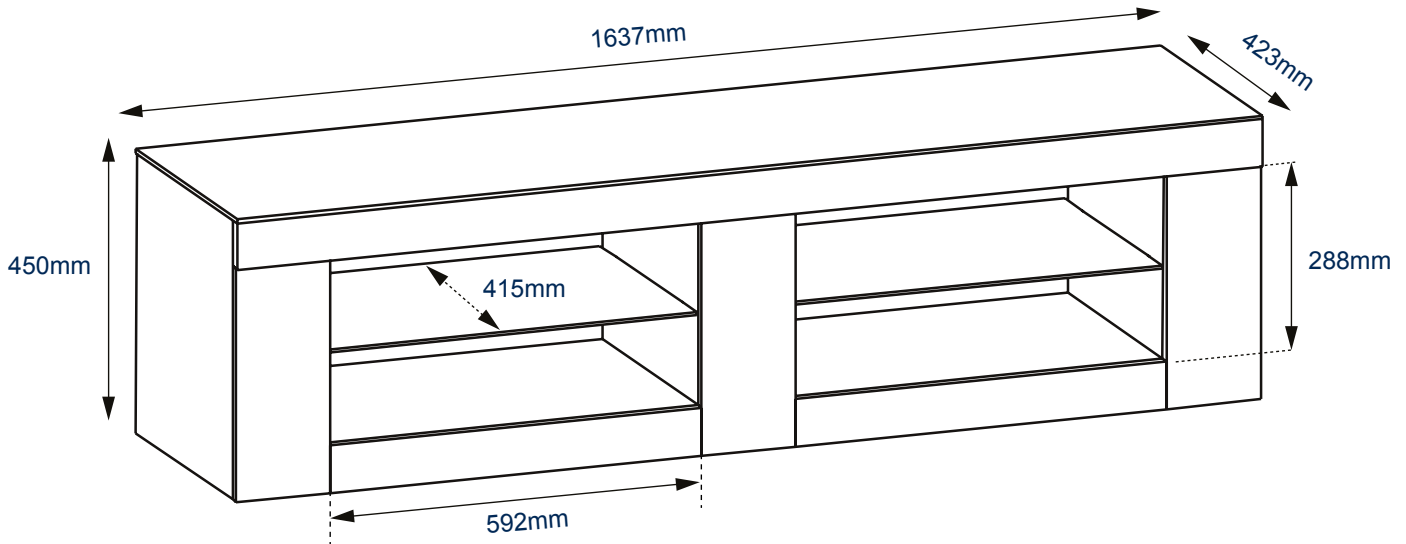

### SPECIFICATION

Recommended screen size	up to 75"
Max load	70kg
Max load (shelves)	10kg
Glass shelf thickness	5mm
Dimensions	W: 1637mm D: 423mm H: 450mm

Cantabria

75"  
178cm

70KG  
CABINET

10KG  
SHELF

High gloss finish and 4mm tempered glass top toughened to BS6206A standard

5mm thick glass storage shelves and cable management

Storage shelves are ideal for holding AV equipment such as satellite boxes, games consoles or media players

Ideal for extra large screens up to 75"

**PACKING INFORMATION**

COLOUR:	ORDER REF:	EAN CODE:	MASTER CARTON QTY:	INNER CARTON QTY:	MASTER CARTON WEIGHT:	MASTER CARTON CUBE:
Black	BTF807/B	5019318071072	1	0	50.5kg	0.398cbm