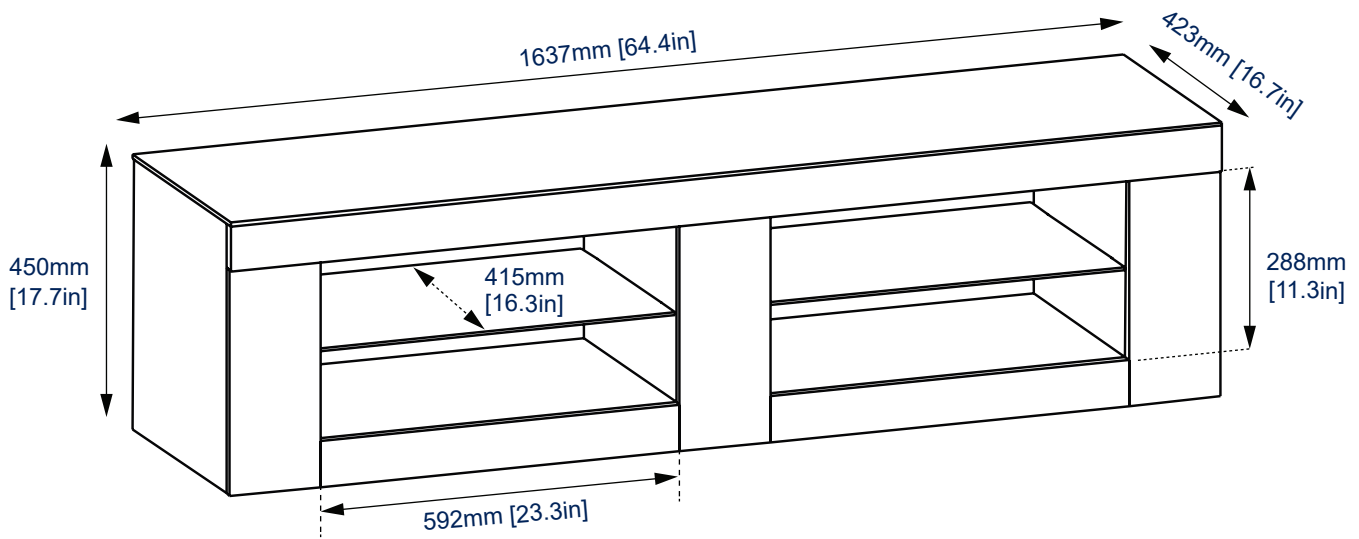

BTF807

ORDERING INFORMATION

COLOR	ORDER REF	BARCODE
Black	BTF807	5019318071072

RELATED PRODUCTS

PRODUCT CODE	NAME	DESCRIPTION
BTF808	Ultra-wide TV Cabinet with Glass Top	Sleek design that features a high gloss finish and a tempered glass top
BTF800	Flat Screen TV Stand with Square Base	Sleek design that features a high gloss finish and a tempered glass shelf
BTF801	Flat Screen TV Stand with Round Base	Has a modern, stylish aesthetic quality
BTF810	Flat Screen Display Stand with Shelf	Sleek design that features a high gloss finish and a tempered glass shelf