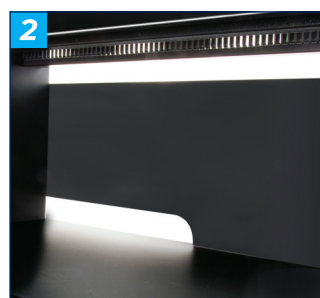

BTF808

FLAT SCREEN TV CABINET WITH GLASS TOP - 1805MM

Part of B-Tech's Cantabria range of premium AV furniture, the BTF808 has a modern, stylish aesthetic quality that is ideally suited to high-end residential or commercial applications. Manufactured in Europe, this flat screen display cabinet is produced to a very high standard, with a sleek design that features a high gloss finish and a tempered glass top, ideal for holding home entertainment systems such as satellite boxes, games consoles or media players. Integrated cable management helps to create a neat and tidy installation.

SPECIFICATIONS

Recommended screen size	up to 90"
Max load	80kg
Dimensions	W : 1805mm D : 423mm H : 420mm

FEATURES

- 1** High gloss finish and 4mm tempered glass top toughened to BS6206A standard
 - 2** Integrated cable management conceals cables for a neat & tidy installation
 - 3** Storage cabinet is ideal for holding AV equipment such as home entertainment systems or soundbars
 - 4** Ideal for extra large screens up to 90"
- High-end aesthetic quality with a premium high gloss finish
 - Concealed castors for portability and easy positioning of the product
 - Pre-assembled for user convenience

Cantabria

RECOMMENDED MAX SCREEN	MAX LOAD	
90" 229cm	80kg	

BTF808

ORDERING INFORMATION

COLOUR	ORDER REF	EAN
Black	BTF808/B	5019318071089

RELATED PRODUCTS

PRODUCT CODE	NAME	DESCRIPTION
BTF807	Extra-large TV Cabinet with Glass Top & Shelves	Sleek design that features a high gloss finish w/ tempered glass
BTF800	Flat Screen TV Stand with Square Base	Sleek design that features a high gloss finish and a tempered glass shelf
BTF801	Flat Screen TV Stand with Round Base	Has a modern, stylish aesthetic quality
BTF810	Flat Screen Display Stand with Shelf	Sleek design that features a high gloss finish and a tempered glass shelf