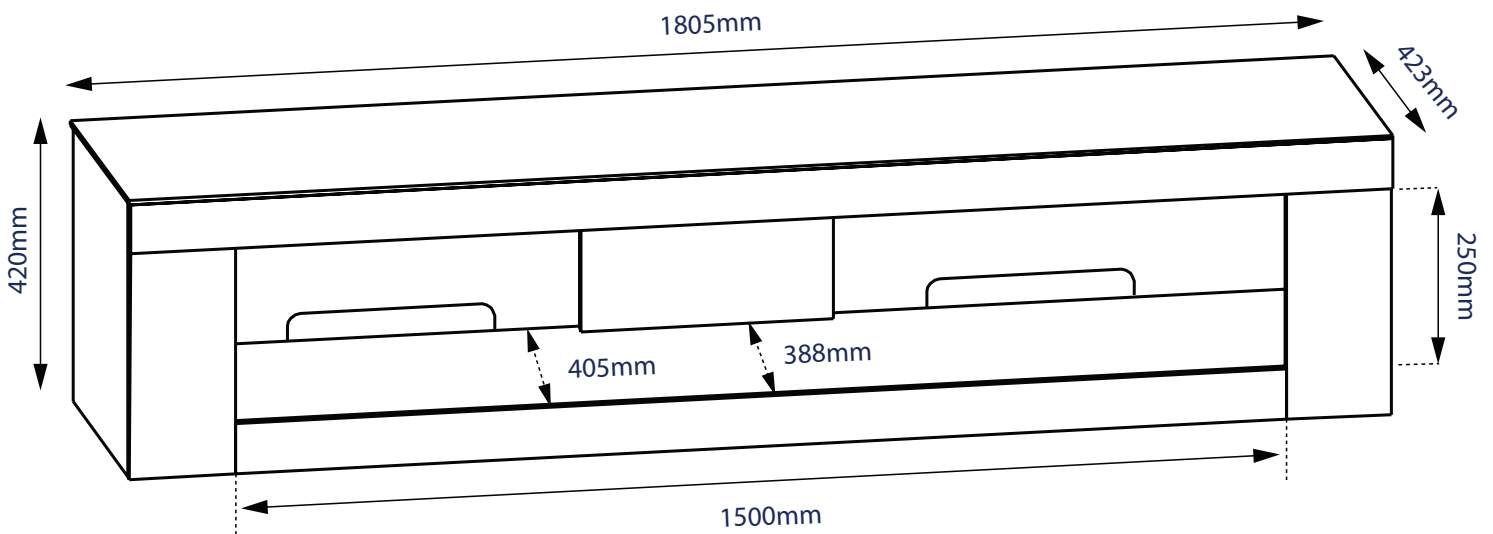

BTF808

ORDERING INFORMATION

COLOUR	ORDER REF	EAN
Black	BTF808/B	5019318071089

RELATED PRODUCTS

PRODUCT CODE	NAME	DESCRIPTION
BTF807	Extra-large TV Cabinet with Glass Top & Shelves	Sleek design that features a high gloss finish w/ tempered glass
BTF800	Flat Screen TV Stand with Square Base	Sleek design that features a high gloss finish and a tempered glass shelf
BTF801	Flat Screen TV Stand with Round Base	Has a modern, stylish aesthetic quality
BTF810	Flat Screen Display Stand with Shelf	Sleek design that features a high gloss finish and a tempered glass shelf

SS-V2-BTF808-180924