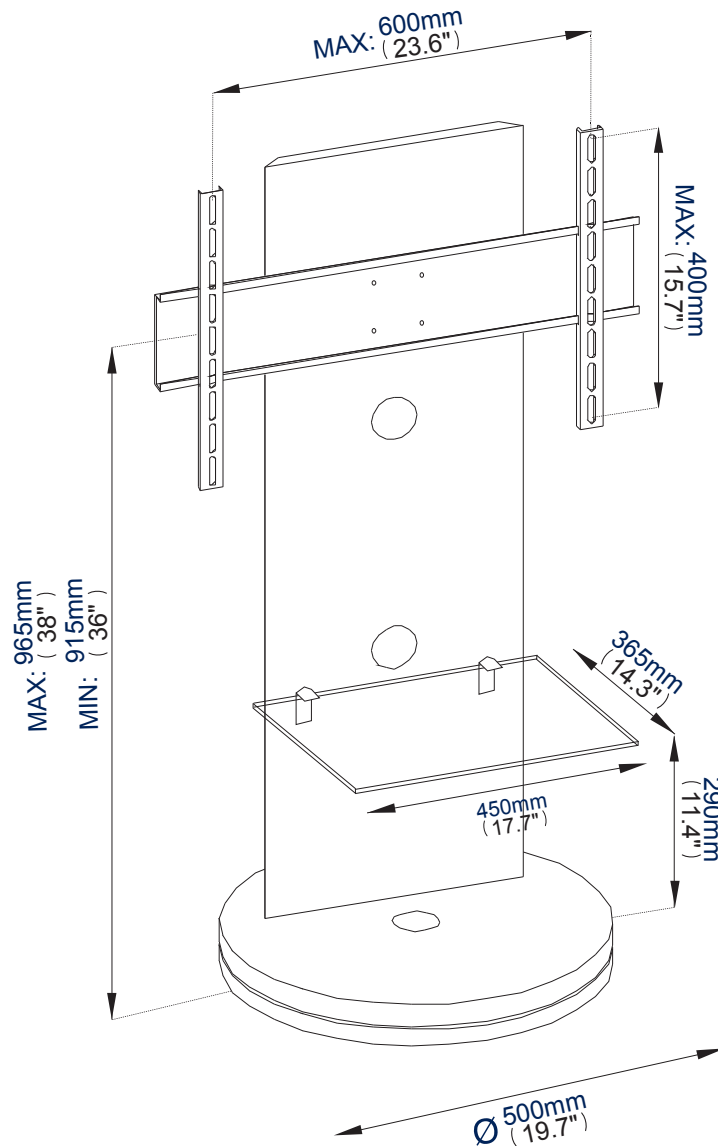

1m TV Stand with 1 Shelf

For more information please visit www.btechavmounts.com/BTF810

BTF810

Cantabria

BTF810

1m TV Stand with 1 Shelf

Designed for LCD, LED and Plasma TVs
up to 50" (127cm) / 35kg (77lbs)

- Fits screens with VESA® and non-VESA® mounting patterns up to 600 x 400mm
- High gloss and premium finish
- 360° revolving base
- Glass shelf thickness: 8mm
- Concealed cable management
- **Dimensions:**
W: 500mm (19.7") **D:** 500mm (19.7")
H: Min: 915mm (36") Max: 965mm (38") (to centre of mount)
- Tempered glass base toughened to meet BS6206A standard
- Pre-assembled
- Available in black and white

Shelf

1m TV Stand with 1 Shelf

For more information please visit www.btechavmounts.com/BTF810

BTF810

Colour:	Order Ref:	EAN Code:	Master Carton Qty:	Inner Carton Qty:	Master Carton Weight:	Master Carton Cube:
Black	BTF810/BB	5019318651076	-	-	26kgs (57.32lbs)	0.311cbm (10.98cuft)
White	BTF810/BW	5019318651083	-	-	26kgs (57.32lbs)	0.311cbm (10.98cuft)