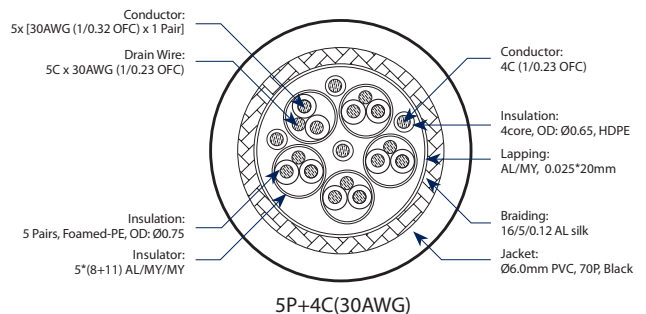

- High speed cable 14.93Gbps / 340MHz
- Supports HDMI Ethernet Channel
- Capable of transferring Full HD 1080p signals
- Compliance resolution 4096 x 2160P @ 24Hz
- Support for Audio Return Channel, Deep Colour and x.v. Colour
- Easy grip plugs with 24k gold plated connectors for superior signal transfer
- High grade 30AWG O.F.C (Oxygen Free Copper) conductor for minimum signal loss
- Robust moulded plugs
- Individually shielded and fully screened to eliminate RF and EM interference
- 5 metre (16.4ft) length

3D
Video

4K x 2K
Support

14.93
Gbps

FULL HD
1080p

Designed for the latest generation of LED, LCD, Plasma and 3D screens

Supplied in stylish Ventry™ packaging with integrated hanging tab

Colour:	Order Ref:	EAN Code:	Master Carton Qty:	Inner Carton Qty:	Master Carton Weight:	Master Carton Cube:
Black	BTV817	5019318440526	40	4	12.7kg (27.99lbs)	0.045cbm (1.618cuft)
Black	BTV817 BULK	5019318440526	50	0	12.5kg (27.55lbs)	0.038cbm (1.351cuft)