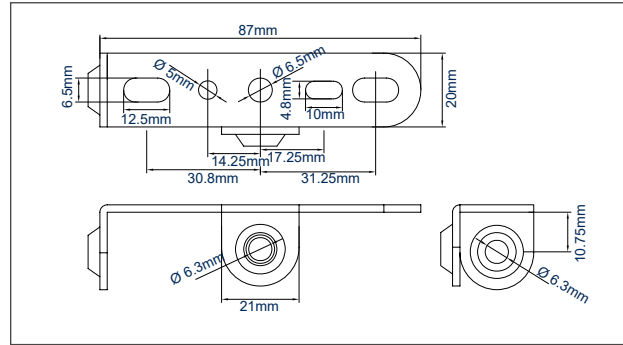

Supplied in pairs