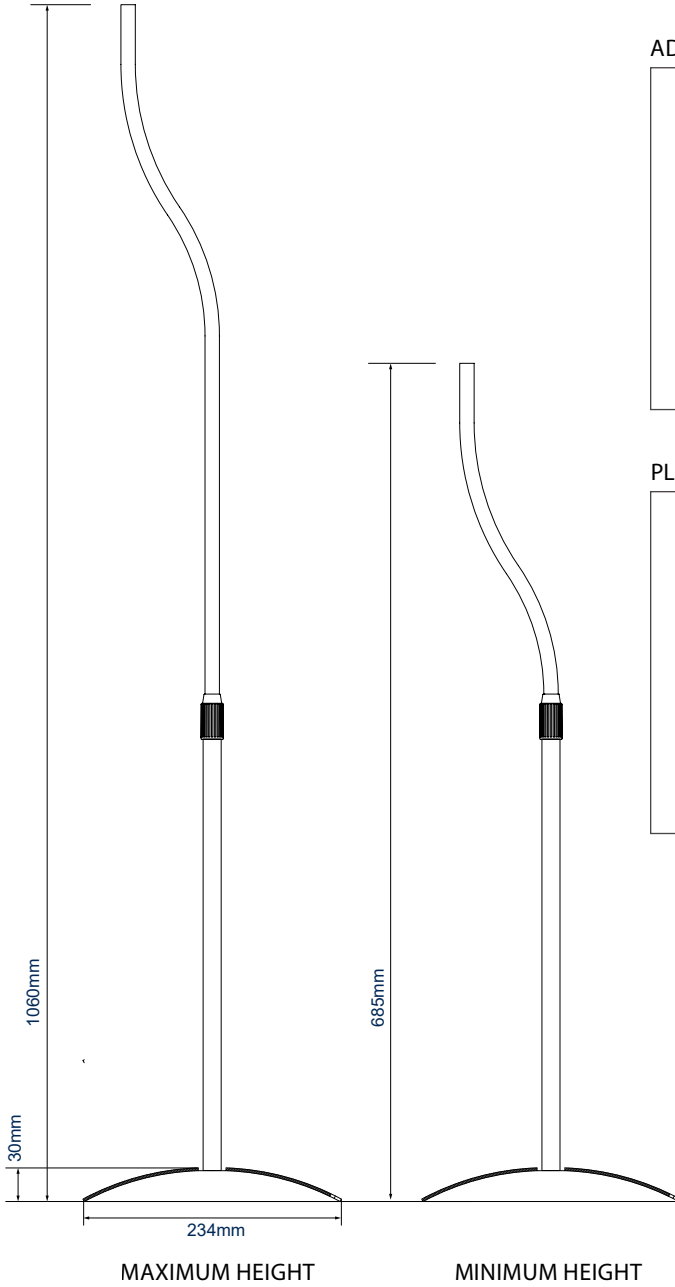

Suitable for speakers with single point, dual point and keyhole fixings

Easy to adjust speaker stand height

Features cable management for a tidy appearance

ADAPTER PLATE