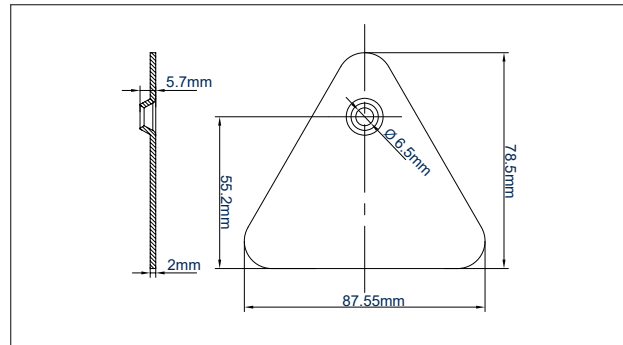

PLATFORM

BASE - TOP

PACKING INFORMATION

COLOUR:	ORDER REF:	EAN CODE:	PGS (QTY):	INNER CARTONS:	MASTER CARTONS:	MASTER CARTON WEIGHT:	MASTER CARTON CUBE:
Black	BTV910/B	5019318440656	4	0	1	13.87KG	0.057cbm