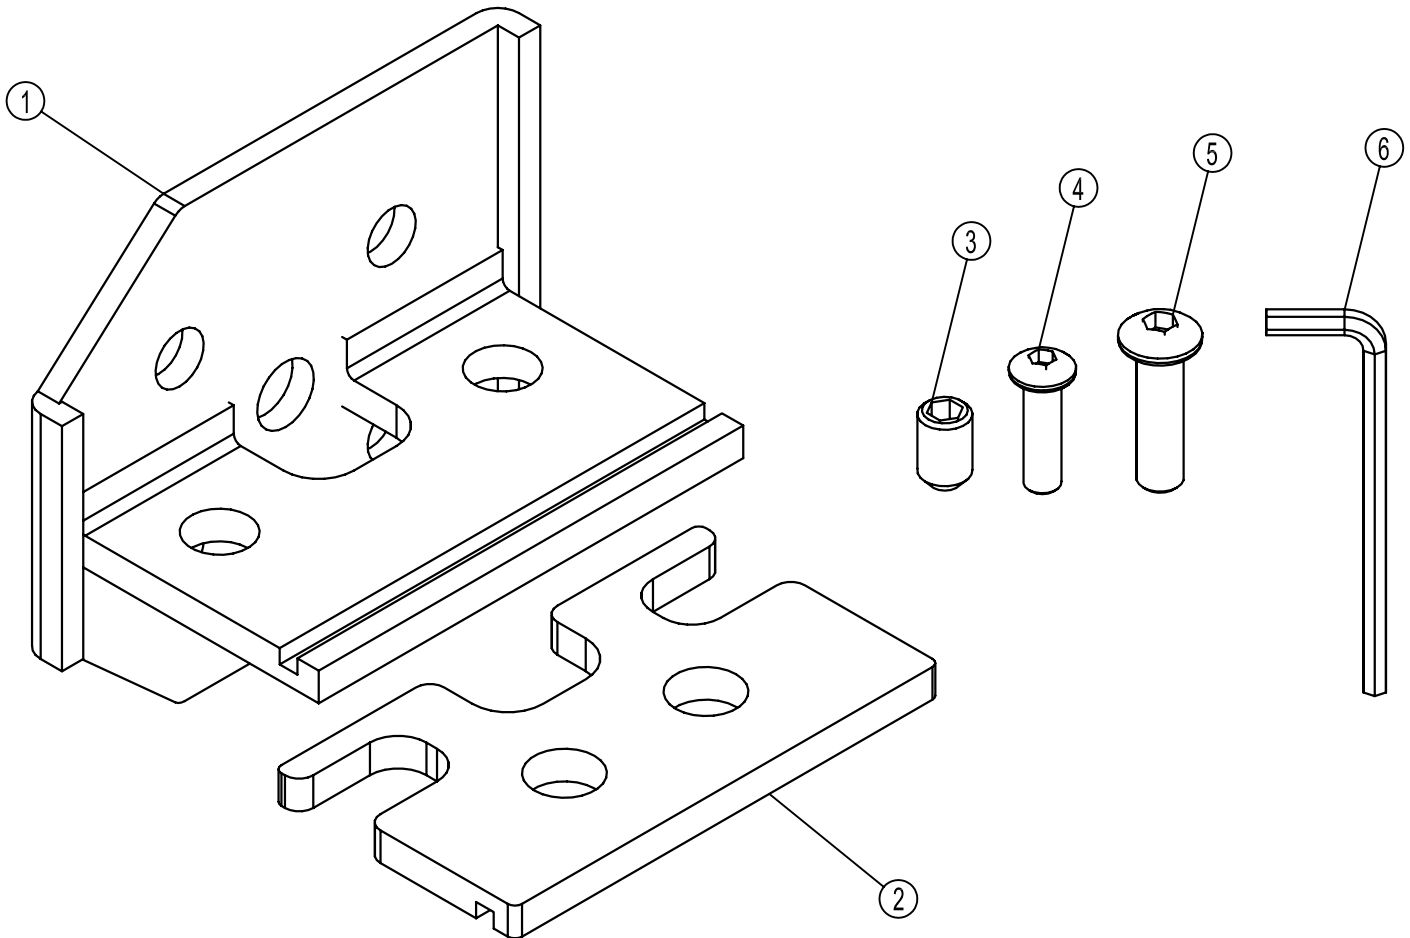

EXHIBITION INTERFACE BRACKET -VERTICAL-

PARTS LIST

V0706

BTX 24V

THIS PACK CONTAINS 1 INTERFACE BRACKET.
PLEASE KEEP THIS PARTS LIST FOR FUTURE REFERENCE

PART NUMBER	PART NAME	QUANTITY
1	INTERFACE PLATE	1
2	MOUNTING PLATE	1
3	M10 x 10mm BRAKE SCREW	2
4	M8 x 10mm ALLEN SCREW	4
5	M8 x 15mm ALLEN SCREW	2
6	M5 ALLEN KEY	1