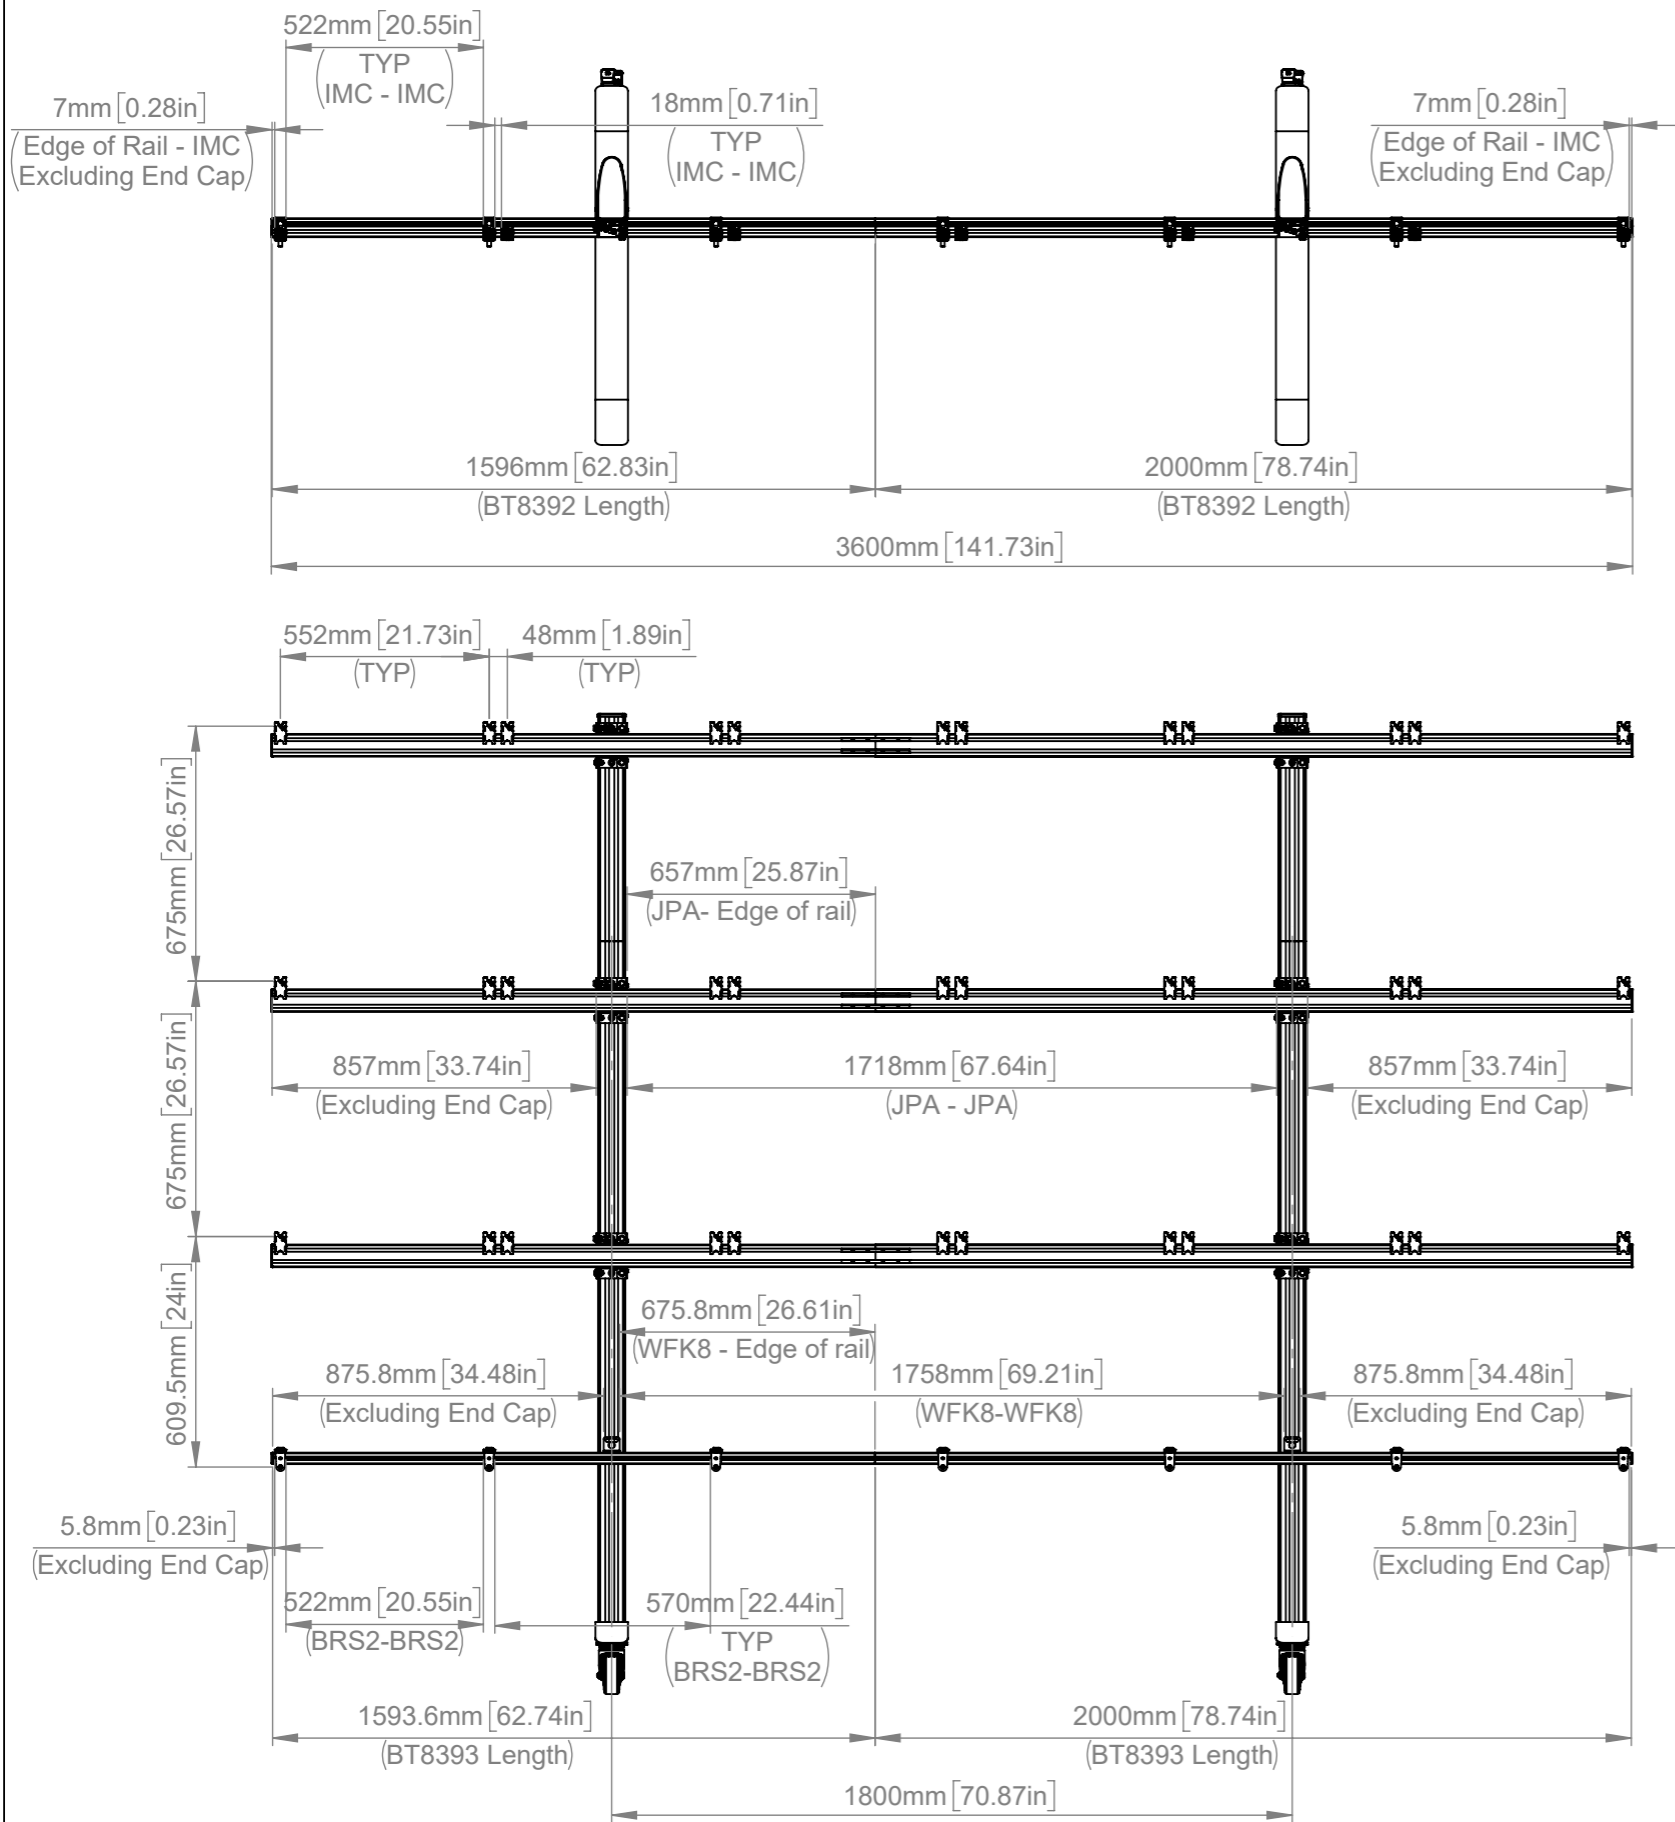

The information contained in this drawing is the sole property of B-Tech AV Mounts Corporation Limited, any reproduction in part or whole without the written permission of B-Tech AV Mounts Corporation Limited is prohibited.

B-Tech AV Mounts Corporation Limited			B-Tech No: BTXPS27-M6X6
			Title: System Xpress: Universal 27" dvLED 6x6 Mobile Stand
	Size: A3	Revision: R00	
	Scale: 1:20	Date: 1/15/2025	
	Sheet: 1 of 1	File Name: BTD-BTXPS27-M6X6-600	