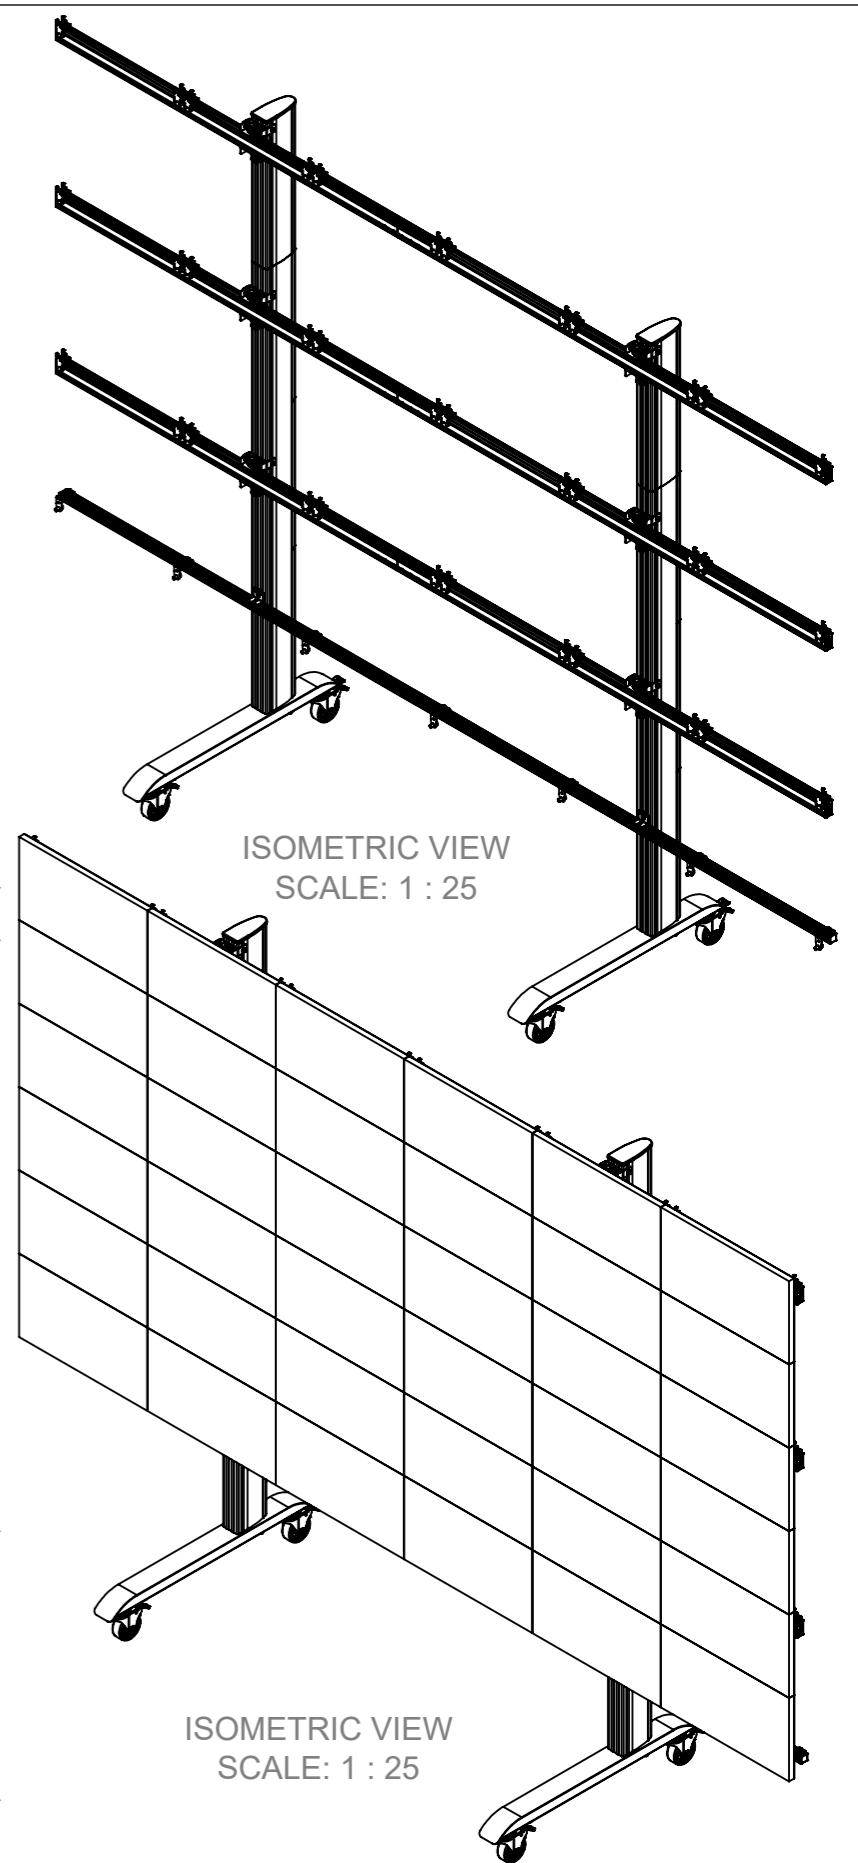

The information contained in this drawing is the sole property of B-Tech AV Mounts Corporation Limited, any reproduction in part or whole without the written permission of B-Tech AV Mounts Corporation Limited is prohibited.

B-Tech AV Mounts Corporation Limited makes no representation or warranties, express or implied, with respect to the reuse of the data provided herewith, regardless of its format or the means of its transmission. B-Tech AV Mounts Corporation Limited makes every effort to provide accurate information, however there is no guarantee or representation to the user as to the accuracy, currency, suitability or reliability of this data. The user assumes all risks associated with its use. B-Tech AV Mounts Corporation Limited assumes no responsibility for actual or consequential damage incurred as a result of any user's reliance on this data.

B-Tech AV Mounts Corporation Limited			B-Tech No: BTXPS27-M6X6
			Title: System Xpress: Universal 27" dvLED 6x6 Mobile Stand
	Size: A3	Revision: R00	
	Scale: 1:20	Date: 1/15/2025	
	Sheet: 1 of 1	File Name: BTD-BTXPS27-M6X6-600