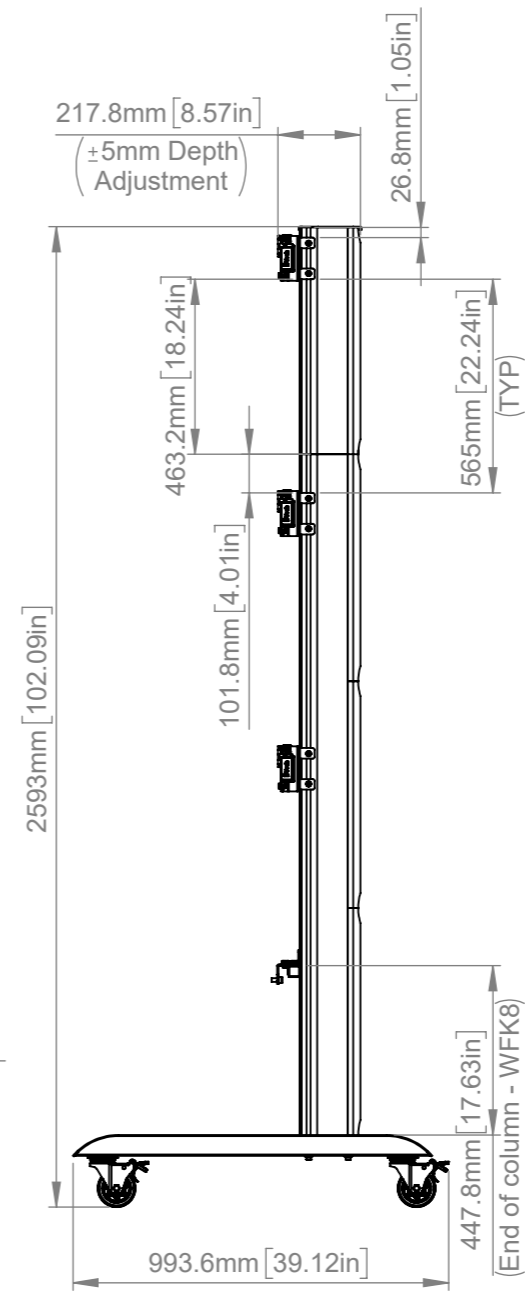

The information contained in this drawing is the sole property of B-Tech AV Mounts Corporation Limited, any reproduction in part or whole without the written permission of B-Tech AV Mounts Corporation Limited is prohibited.

B-Tech AV Mounts Corporation Limited			B-Tech No: BTXPS27-M6X6
			Title: System Xpress: Universal 27" dvLED 6x6 Mobile Stand
	Size: A3	Revision: R00	
	Scale: 1:20	Date: 1/15/2025	
	Sheet: 1 of 1	File Name: BTD-BTXPS27-M6X6-600	