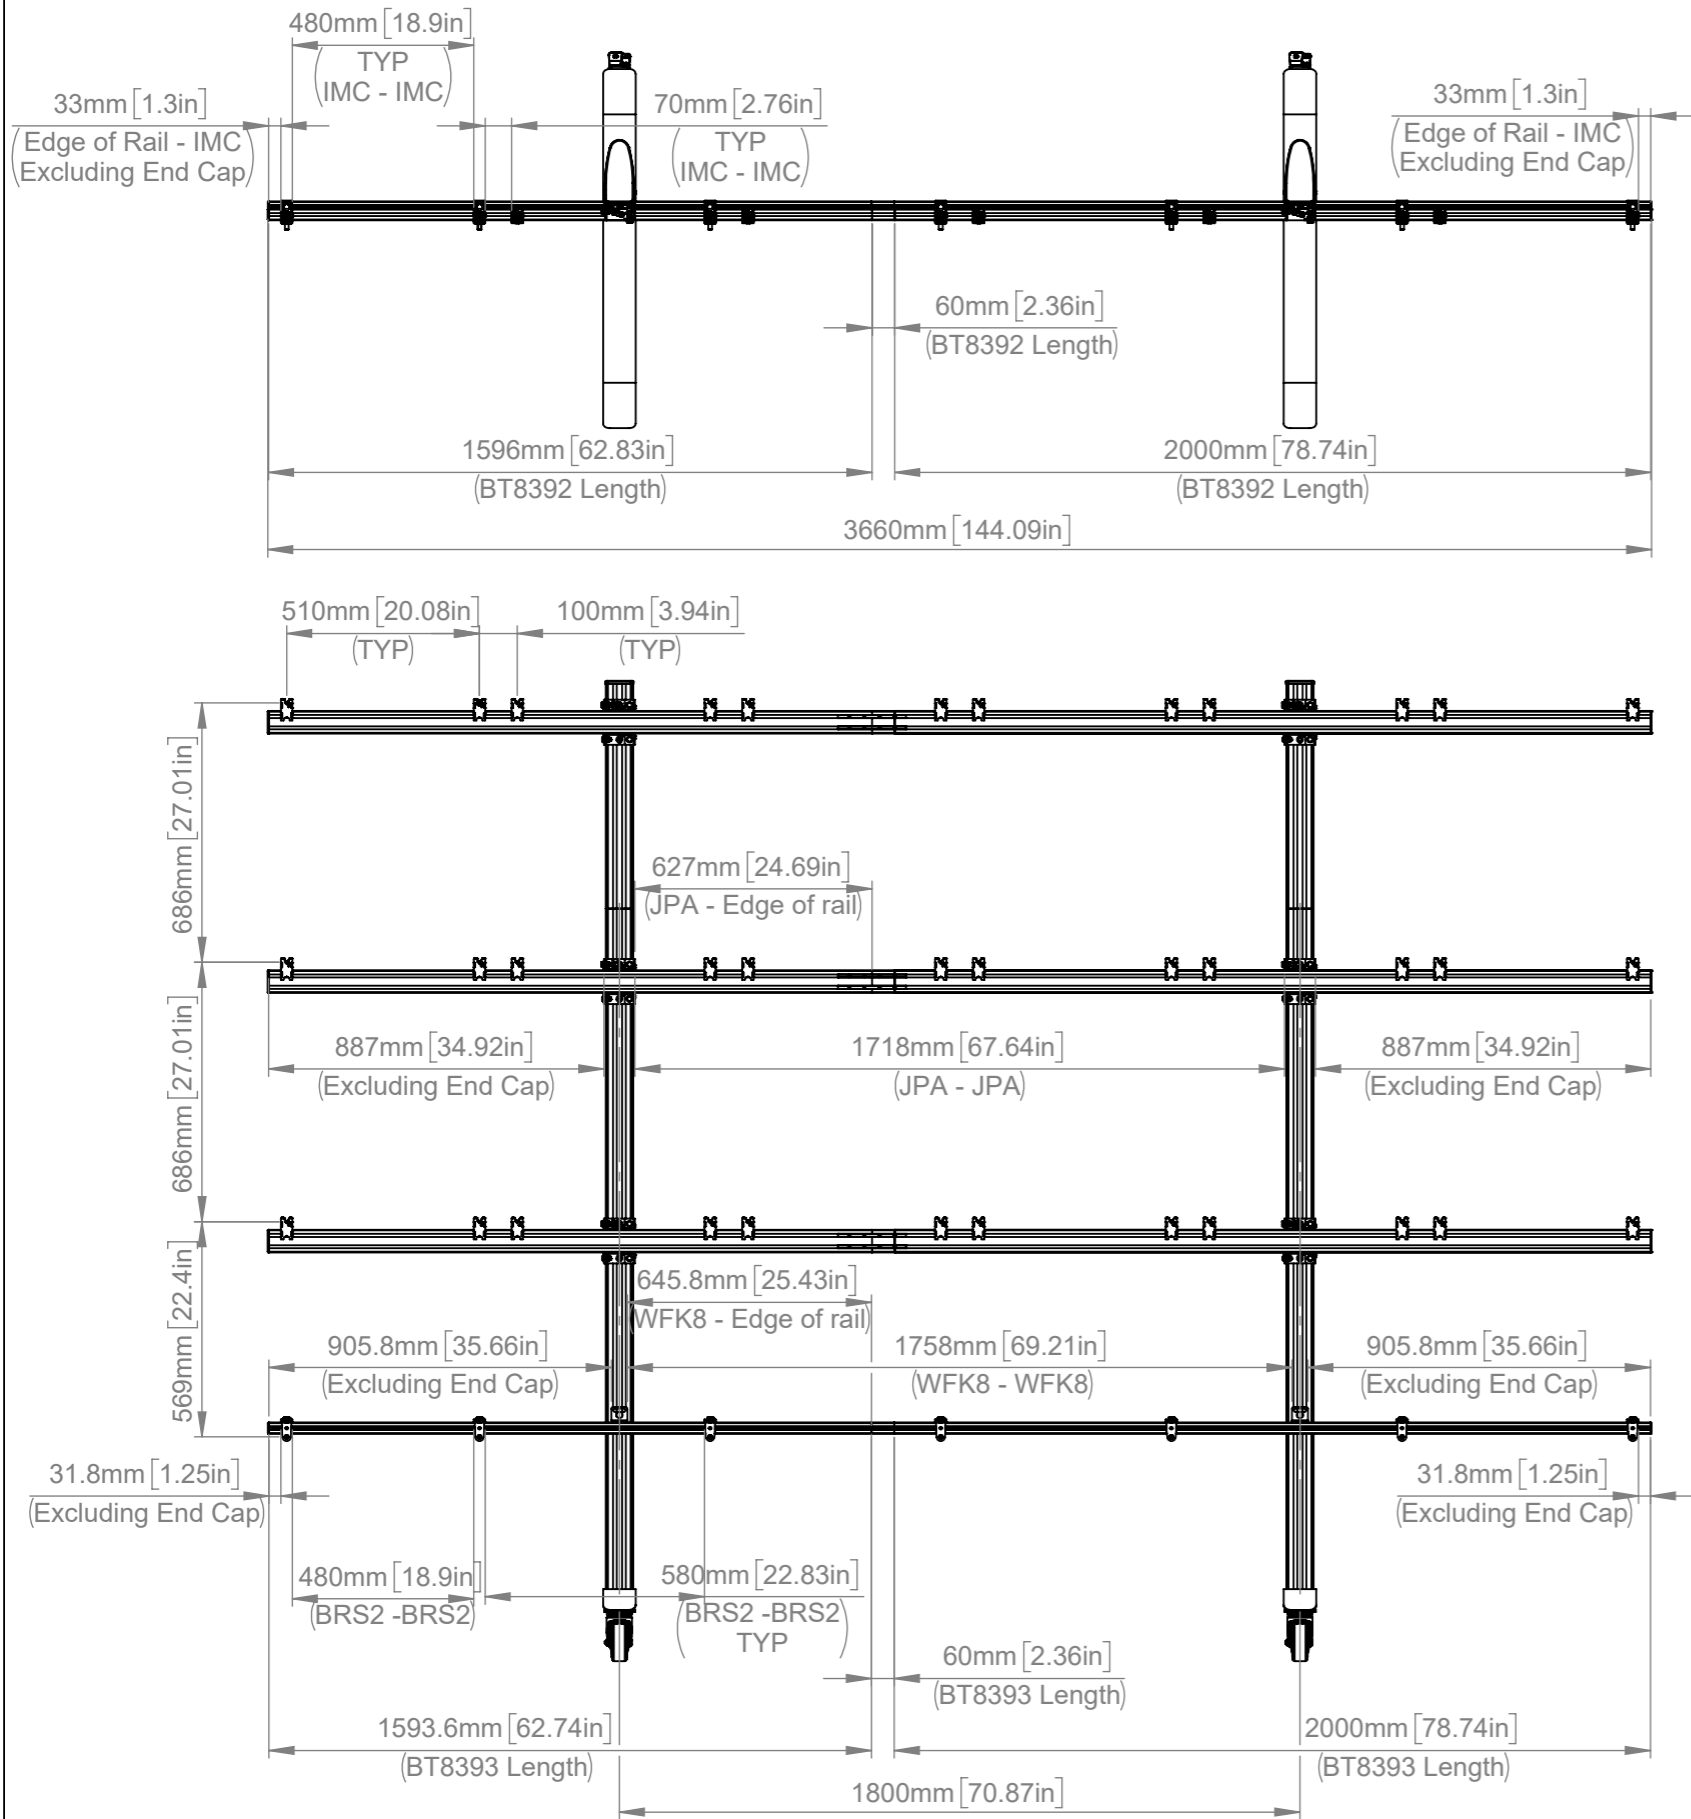

The information contained in this drawing is the sole property of B-Tech AV Mounts Corporation Limited, any reproduction in part or whole without the written permission of B-Tech AV Mounts Corporation Limited is prohibited.

<b>B-Tech AV Mounts Corporation Limited</b>			<b>B-Tech No:</b> BTXPS27-M6X6
			<b>Title:</b> System Xpress: Universal 27" dvLED 6x6 Mobile Stand
	<b>Size:</b> A3	<b>Revision:</b> R00	
	<b>Scale:</b> 1:20	<b>Date:</b> 1/15/2025	
	<b>Sheet:</b> 1 of 1	<b>File Name:</b> BTD-BTXPS27-M6X6-610	