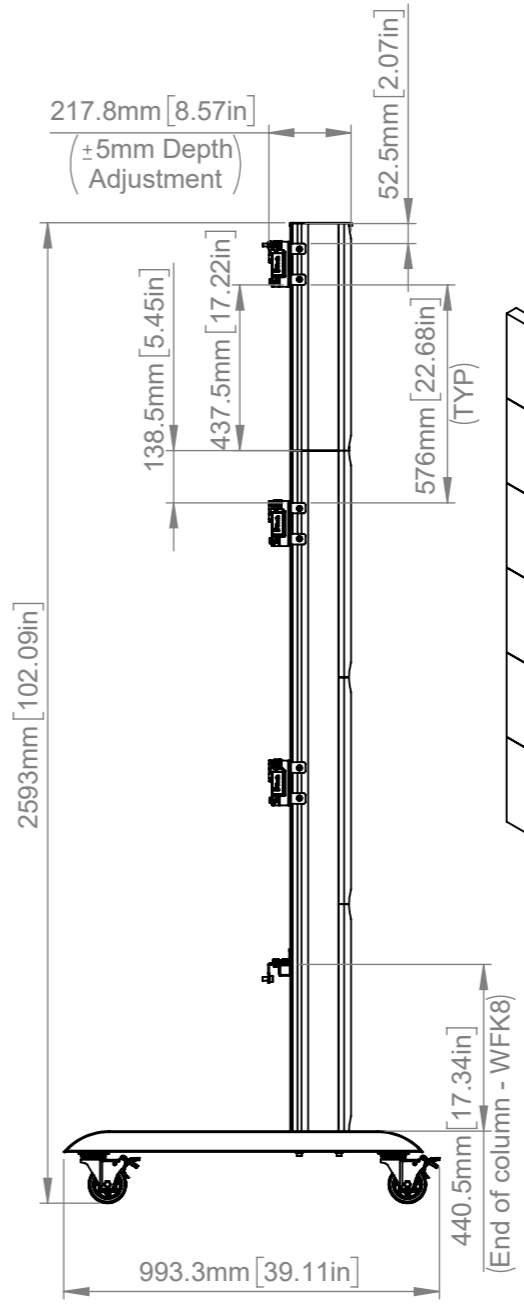

The information contained in this drawing is the sole property of B-Tech AV Mounts Corporation Limited, any reproduction in part or whole without the written permission of B-Tech AV Mounts Corporation Limited is prohibited.

<b>B-Tech AV Mounts Corporation Limited</b>			<b>B-Tech No:</b> BTXPS27-M6X6
			<b>Title:</b> System Xpress: Universal 27" dvLED 6x6 Mobile Stand
	<b>Size:</b> A3	<b>Revision:</b> R00	
	<b>Scale:</b> 1:20	<b>Date:</b> 1/15/2025	
	<b>Sheet:</b> 1 of 1	<b>File Name:</b> BTD-BTXPS27-M6X6-610	