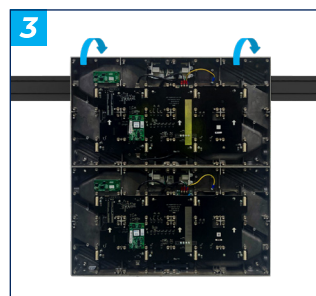

BTXPS27-S4X4

UNIVERSAL 27" dvLED STAND

Part of B-Tech's System Xpress range, BTXPS27-S4X4 is a 4x4 freestanding solution suitable for **any** brand of 27" latching dvLED cabinet. Available off-the-shelf, BTXPS27-S4X4 provides a simple to install dvLED mounting solution that can be quoted and shipped at pace, straight from stock.

System Xpress revolutionises dvLED mounting with its innovative, universal design for latching cabinets. Featuring B-Tech's **Patent Pending** universal **XpressConnect** clips instead of cabinet-specific interfaces, this system can be supplied rapidly from stock and quoted like any other stocked solution. The XpressConnect clips effortlessly hook-on and lock into the supplied mounting rails with a quick quarter turn of the twist-lock, enabling fast assembly of wall, floor, or ceiling mounted dvLED installations, making System Xpress the fastest dvLED mounting solution to go from order to install.

FEATURES

- 1 Patent Pending **XpressConnect** technology
 - 2 Tool-less twist lock - cabinets 'hook-on' and lock in with a quarter turn
 - 3 Hang cabinets in pairs to speed up the install
 - 4 Floor base utilises adjustable levelling feet, ideal for uneven surfaces
- Stockable solution - universally compatible with any latching cabinet
 - Fast order fulfilment - available off-the-shelf for 4x4 27" cabinet installs
 - Fixed pricing - no waiting for a solution to be configured and quoted
 - Row height spacer (available separately) to speed up the install
 - Additional 5x5, 6x6, and 8x8 mounting kits are available off-the-shelf
 - Custom configured kits are also available for other configurations
 - Open frame allows panel access for easy servicing and maintenance
 - All mounting hardware included
 - Installation overview video available at www.btechavmounts.com/system-xpress-overview