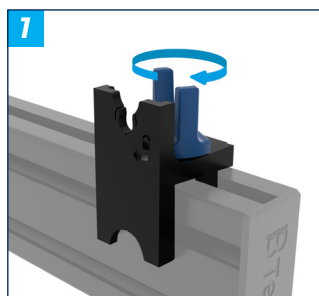

BTXPS27-S4X4

UNIVERSAL 27" dvLED STAND

Part of B-Tech's System Xpress range, BTXPS27-S4X4 is a 4x4 freestanding solution suitable for **any** brand of 27" latching dvLED cabinet. Available off-the-shelf, BTXPS27-S4X4 provides a simple to install dvLED mounting solution that can be quoted and shipped at pace, straight from stock.

System Xpress revolutionises dvLED mounting with its innovative, universal design for latching cabinets. Featuring B-Tech's **Patent Pending** universal **XpressConnect** clips instead of cabinet-specific interfaces, this system can be supplied rapidly from stock and quoted like any other stocked solution. The XpressConnect clips effortlessly hook-on and lock into the supplied mounting rails with a quick quarter turn of the twist-lock, enabling fast assembly of wall, floor, or ceiling mounted dvLED installations, making System Xpress the fastest dvLED mounting solution to go from order to install.

FEATURES

- 1 Patent Pending **XpressConnect** technology
 - 2 Tool-less twist lock - cabinets 'hook-on' and lock in with a quarter turn
 - 3 Hang cabinets in pairs to speed up the install
 - 4 Floor base utilises adjustable levelling feet, ideal for uneven surfaces
- Stockable solution - universally compatible with any latching cabinet
 - Fast order fulfilment - available off-the-shelf for 4x4 27" cabinet installs
 - Fixed pricing - no waiting for a solution to be configured and quoted
 - Row height spacer (available separately) to speed up the install
 - Additional 5x5, 6x6, and 8x8 mounting kits are available off-the-shelf
 - Custom configured kits are also available for other configurations
 - Open frame allows panel access for easy servicing and maintenance
 - All mounting hardware included
 - Installation overview video available at www.btechavmounts.com/system-xpress-overview