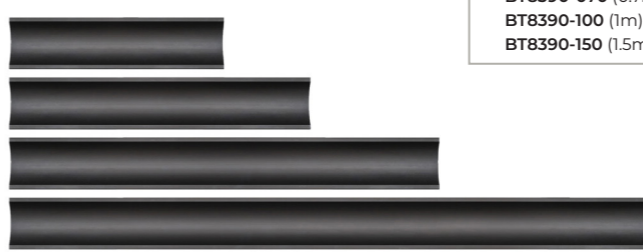

Mounting Rails

BT8390-050 (0.5m)
BT8390-070 (0.7m)
BT8390-100 (1m)
BT8390-150 (1.5m)

BT8390