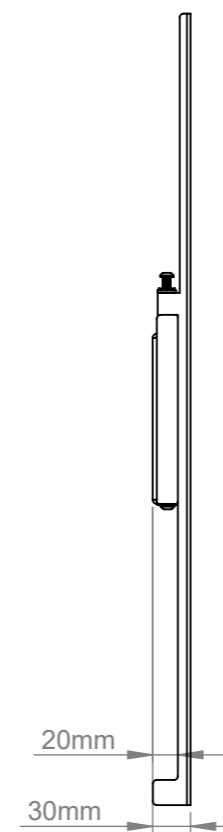

ISOMETRIC VIEW

B-Tech International Design & Manufacturing Limited Part of the B-Tech International Group		B-Tech No: XRWALLFXL
		Title: XR - Flat Screen Wall Mount (up to 86")
 UNLESS OTHERWISE SPECIFIED DIMENSIONS ARE IN MILLIMETERS	Size: A3	Revision: R01
	Scale: 1:6	Date: 04/06/2021
	Sheet: 1 of 1	File Name: BTD-XRWALLFXL