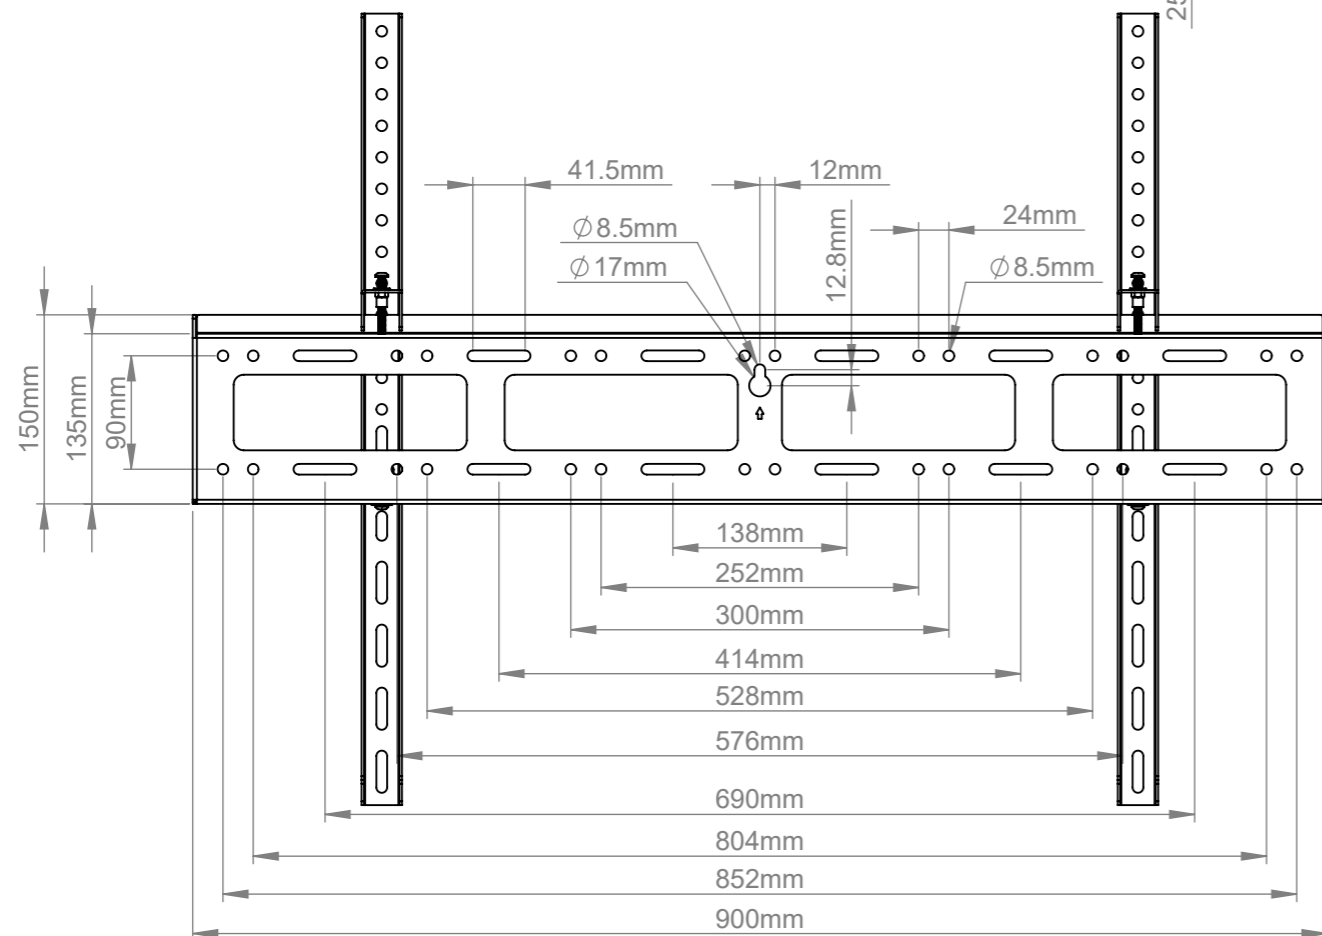

ISOMETRIC VIEW

B-Tech International Design & Manufacturing Limited Part of the B-Tech International Group		B-Tech No: XRWALLFXL
		Title: XR - Flat Screen Wall Mount (up to 86")
 UNLESS OTHERWISE SPECIFIED DIMENSIONS ARE IN MILLIMETERS	Size: A3	Revision: R01
	Scale: 1:6	Date: 04/06/2021
	Sheet: 1 of 1	File Name: BTD-XRWALLFXL